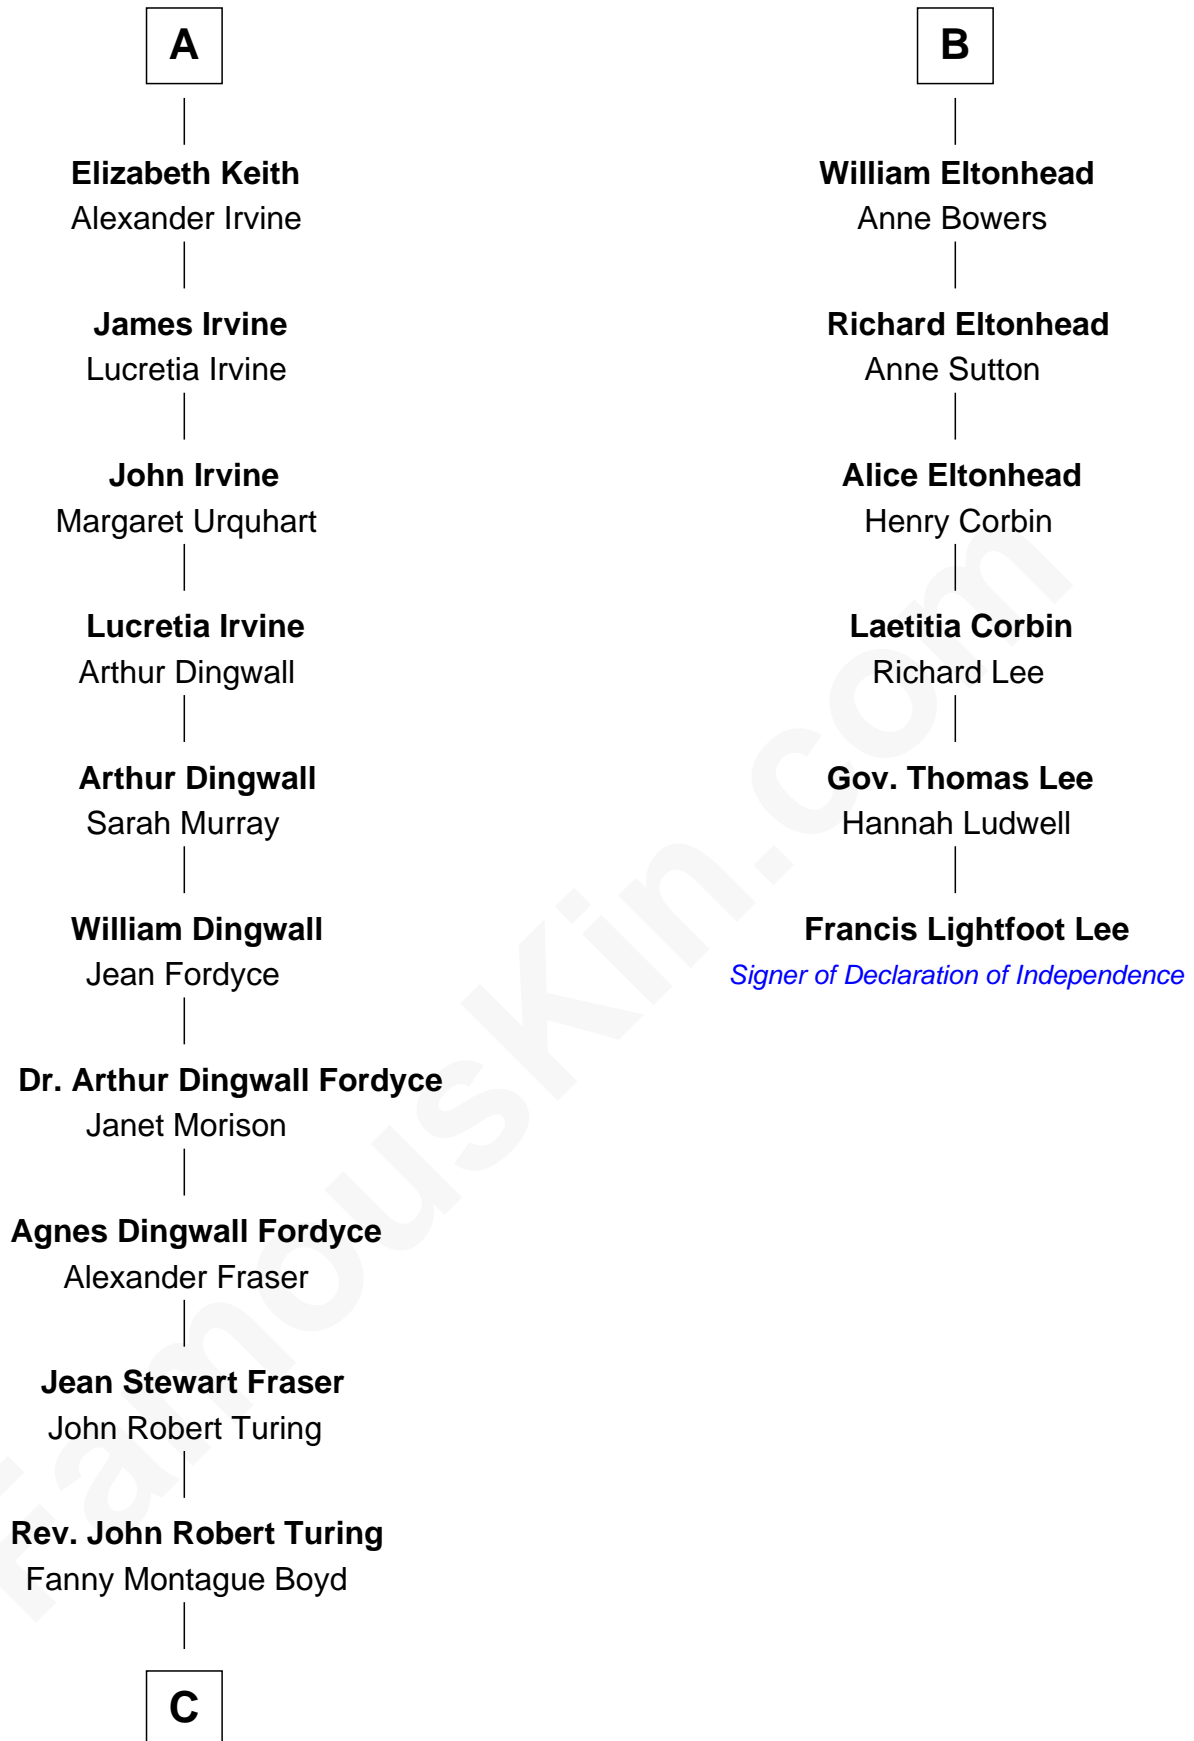

FamousKin.com

Relationship Chart of

Alan Turing

WWII Codebreaker of Nazi Enigma Machine

12th cousin 6 times removed of

Francis Lightfoot Lee

Signer of the Declaration of Independence

C

Julius Matheson Turing

Ethel Sara Stoney

Alan Turing

WWII Codebreaker of Nazi Enigma Machine

FamousKin.com