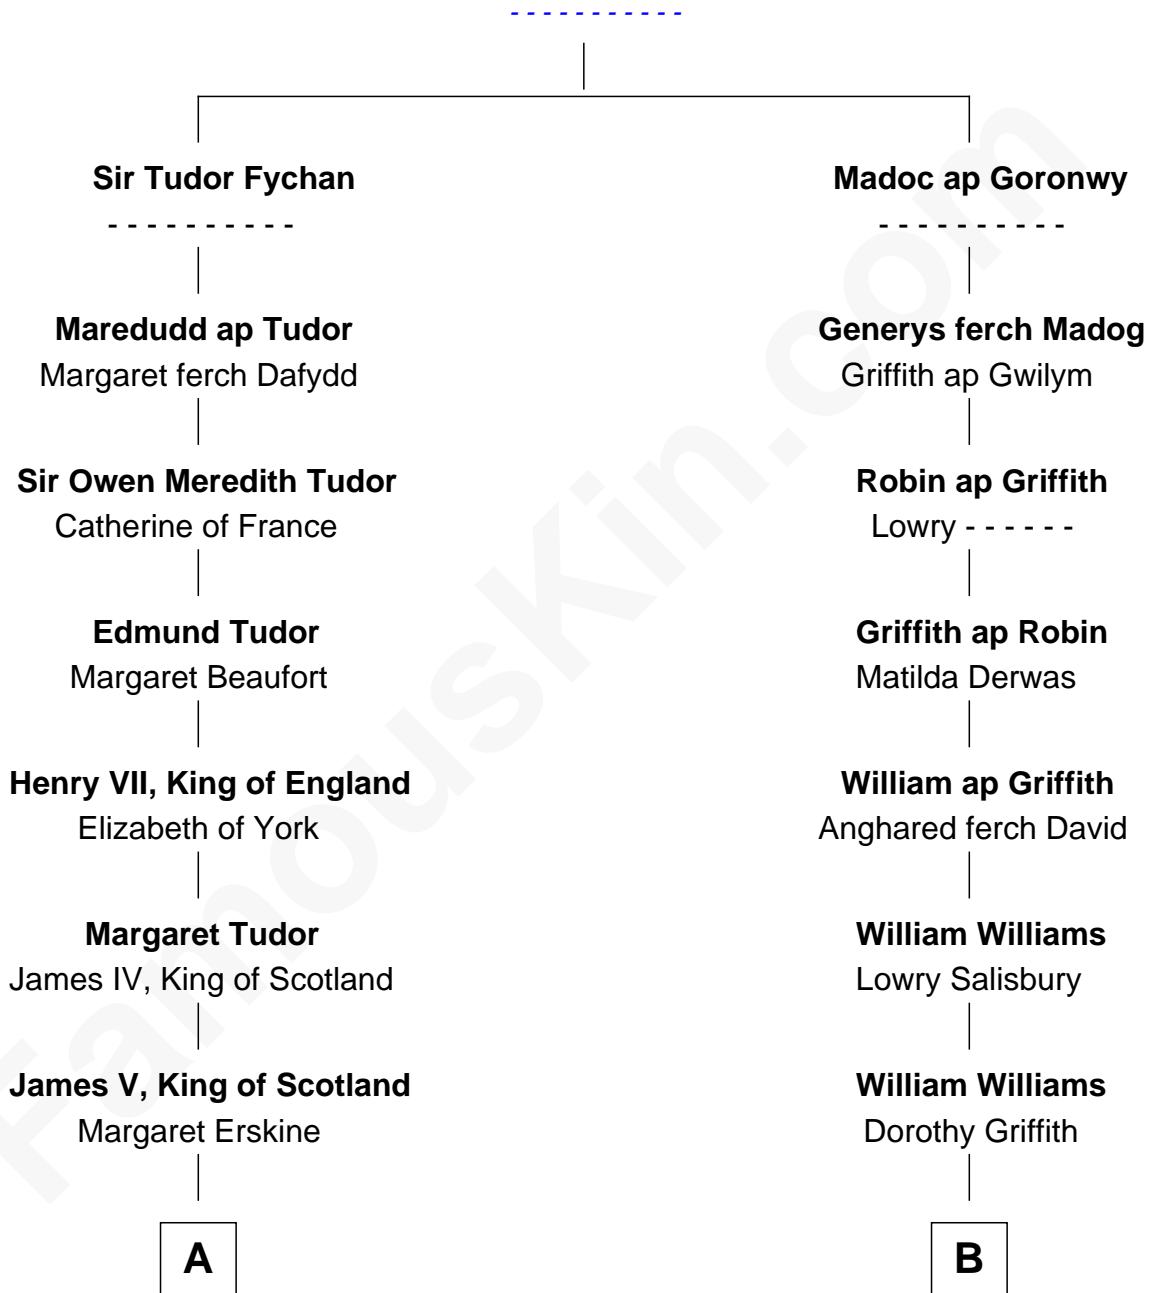

FamousKin.com

Relationship Chart of

Alan Turing

WWII Codebreaker of Nazi Enigma Machine

19th cousin 2 times removed of

Benedict Cumberbatch

Movie, Television and Stage Actor

Goronwy ap Ednyfed

Ida Josephine Langdon

Thomas Bowen Rees

Hélène Gertrude Rees

Henry Alfred Cumberbatch

Henry Carlton Cumberbatch

Pauline Ellen Laing Congdon

Timothy Carlton Congdon Cumberbatch

Wanda Ventham