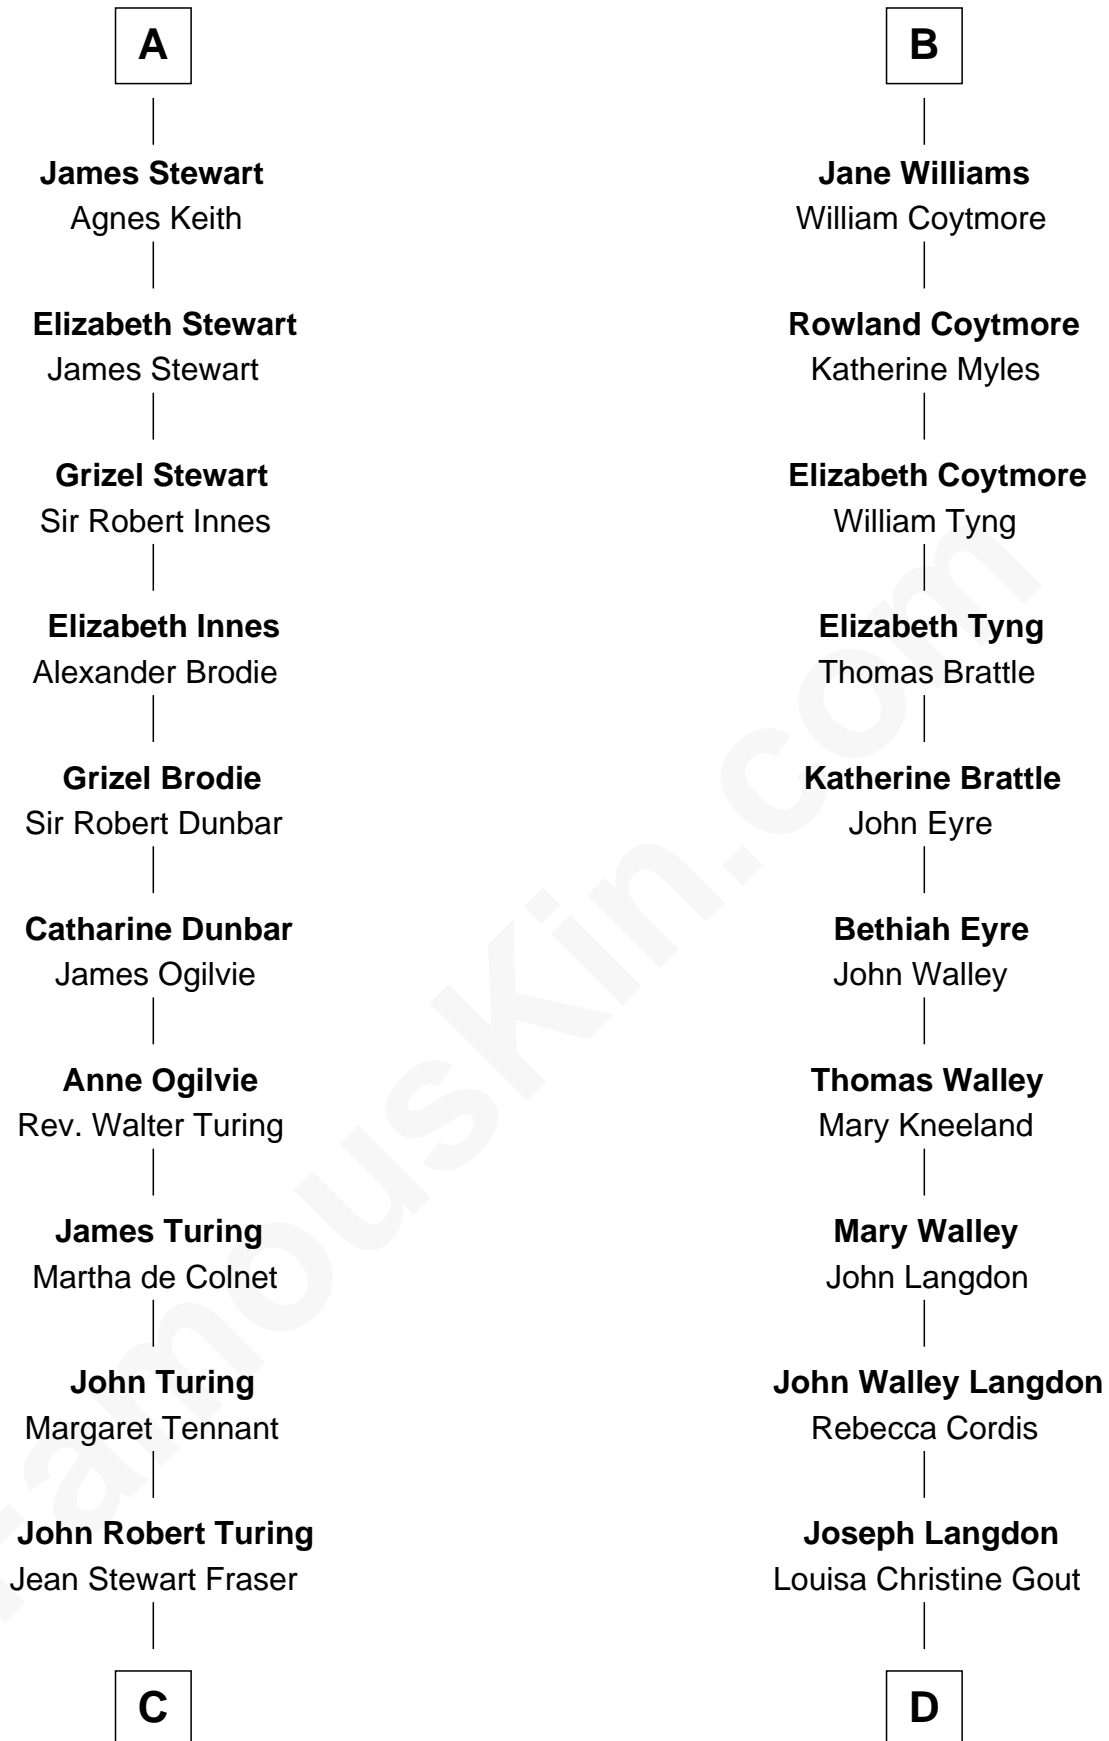

FamousKin.com

Relationship Chart of

Alan Turing

WWII Codebreaker of Nazi Enigma Machine

19th cousin 2 times removed of

Benedict Cumberbatch

Movie, Television and Stage Actor

Goronwy ap Ednyfed

Ida Josephine Langdon

Thomas Bowen Rees

Hélène Gertrude Rees

Henry Alfred Cumberbatch

Henry Carlton Cumberbatch

Pauline Ellen Laing Congdon

Timothy Carlton Congdon Cumberbatch

Wanda Ventham