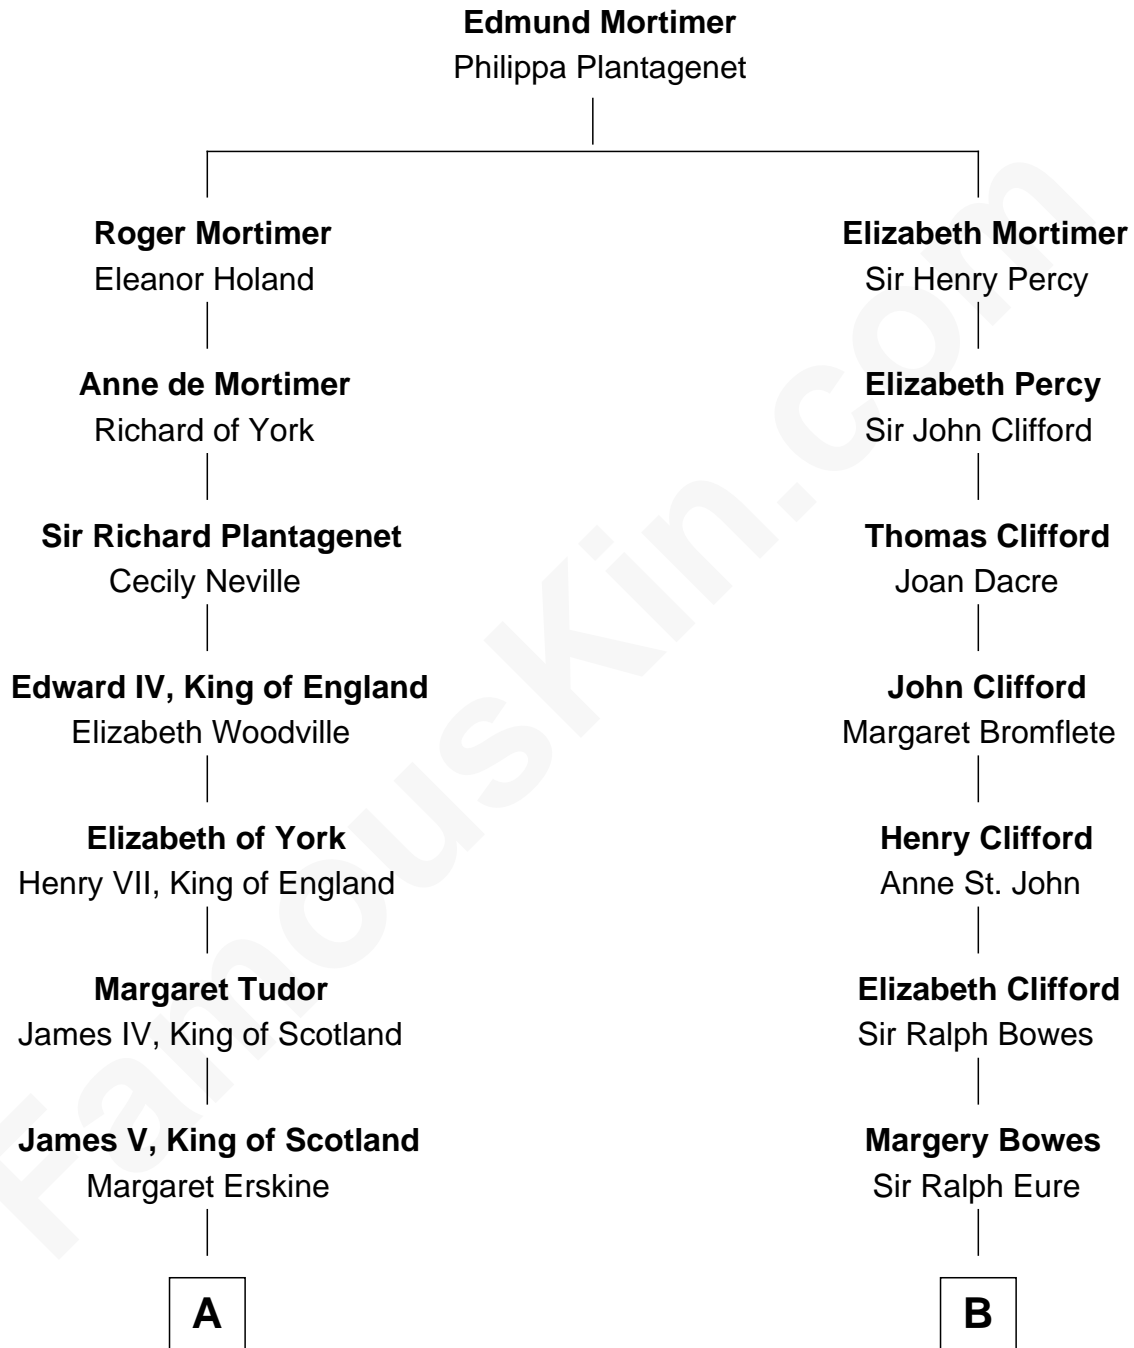

FamousKin.com

Relationship Chart of

Alan Turing

WWII Codebreaker of Nazi Enigma Machine

19th cousin 1 time removed of

Bob Taft

67th Governor of Ohio

C

Rev. John Robert Turing
Fanny Montague Boyd

Julius Matheson Turing
Ethel Sara Stoney

Alan Turing

WWII Codebreaker of Nazi Enigma Machine

D

William Howard Taft
Helen Louise Herron

Robert Alphonso Taft
Martha Wheaton Bowers

Robert Alphonso Taft
Blanca Duncan Noël

Bob Taft

67th Governor of Ohio

FamousKin.com