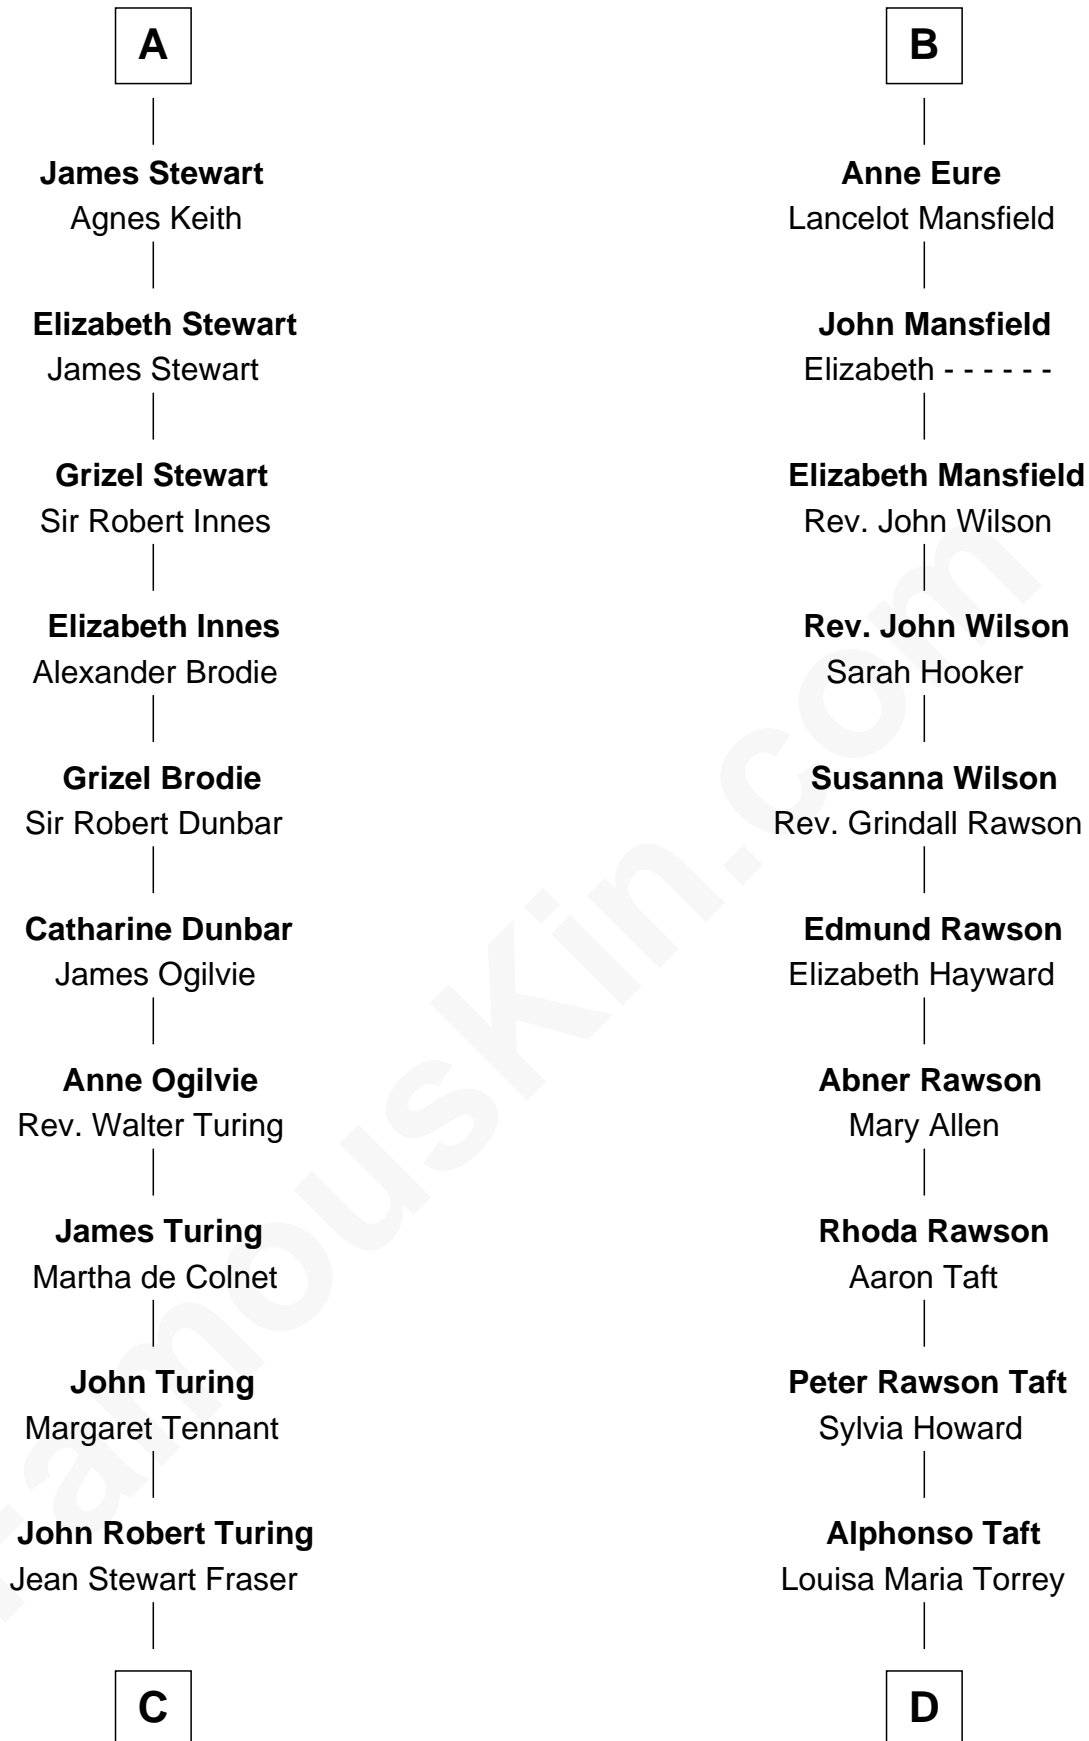

FamousKin.com

Relationship Chart of

Alan Turing

WWII Codebreaker of Nazi Enigma Machine

19th cousin 1 time removed of

Bob Taft

67th Governor of Ohio

C

Rev. John Robert Turing
Fanny Montague Boyd

Julius Matheson Turing
Ethel Sara Stoney

Alan Turing

WWII Codebreaker of Nazi Enigma Machine

D

William Howard Taft
Helen Louise Herron

Robert Alphonso Taft
Martha Wheaton Bowers

Robert Alphonso Taft
Blanca Duncan Noël

Bob Taft

67th Governor of Ohio

FamousKin.com