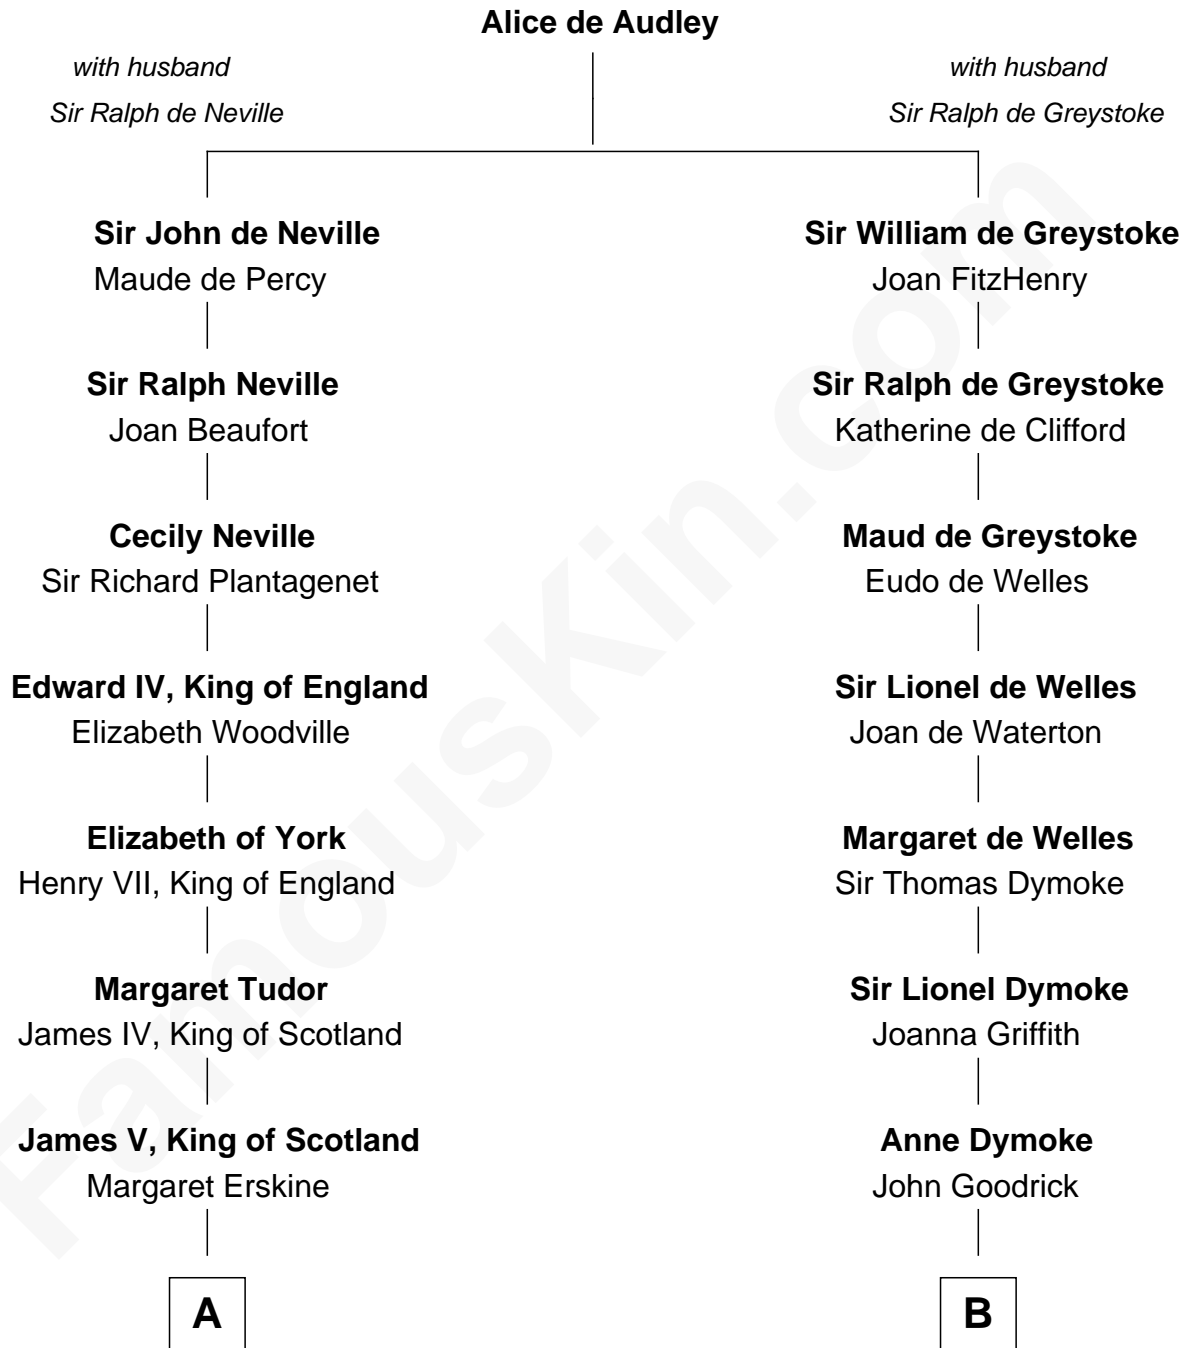

FamousKin.com

Relationship Chart of

Alan Turing

WWII Codebreaker of Nazi Enigma Machine

19th cousin 2 times removed of

Dave Cowens

NBA Hall of Famer

C