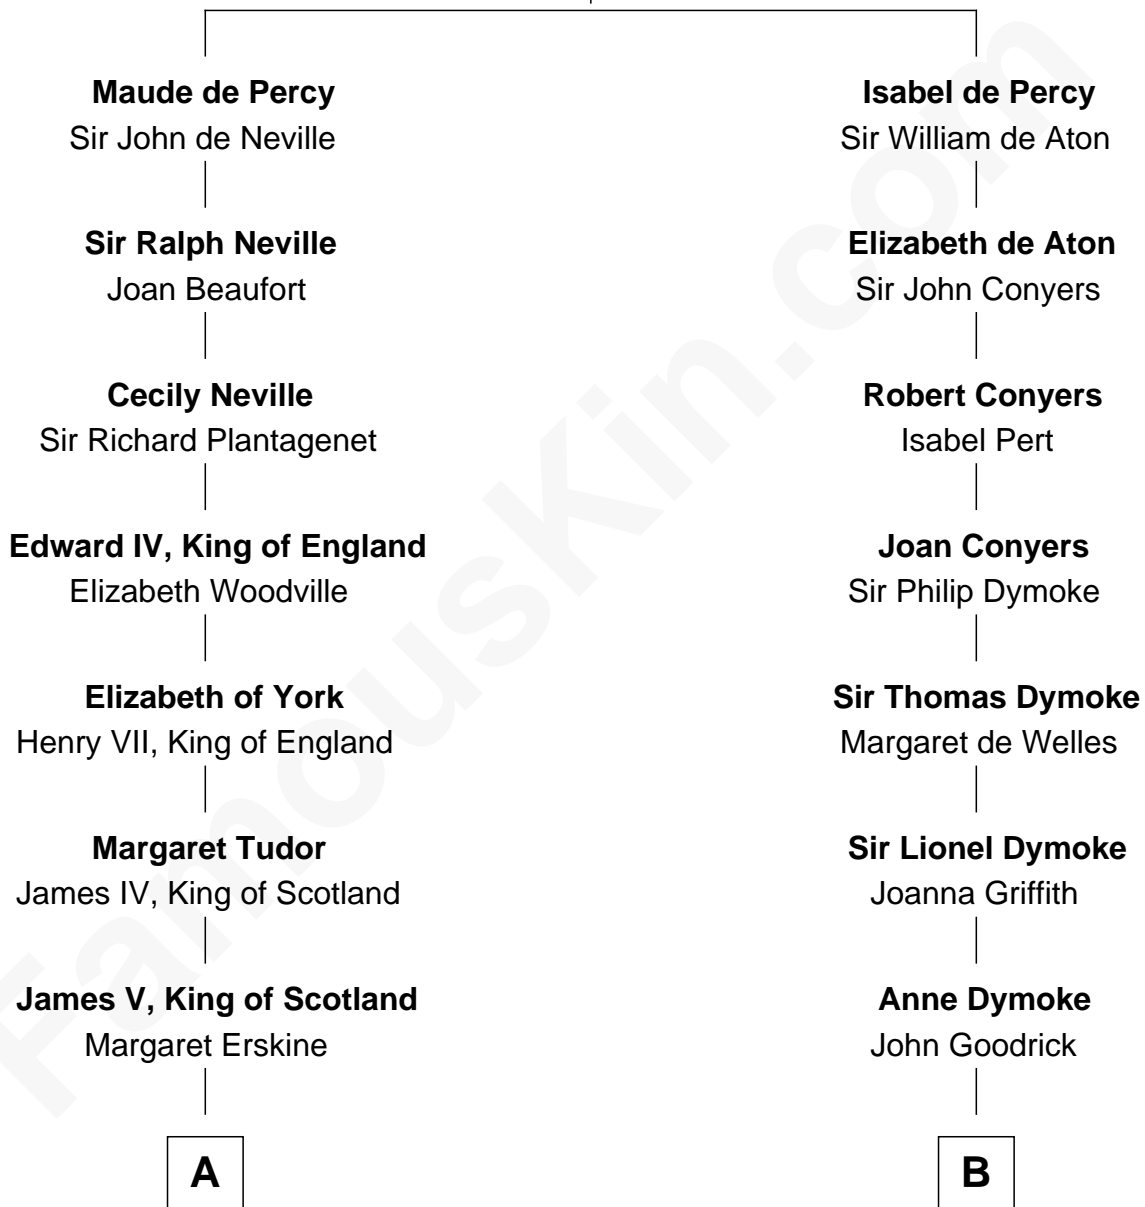

Dave Cowens

NBA Hall of Famer

Sir Henry de Percy

Idoine de Clifford