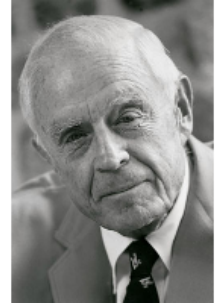

FamousKin.com

Relationship Chart of

Alan Turing

WWII Codebreaker of Nazi Enigma Machine

18th cousin 3 times removed of

Thomas J. Watson, Jr.
President and CEO of I.B.M.

C

Julius Matheson Turing

Ethel Sara Stoney

Alan Turing

WWII Codebreaker of Nazi Enigma Machine

D

Mary Hamilton

Dr. Oliver Kittredge

Oliver Kittredge

Julia Ann Estabrook