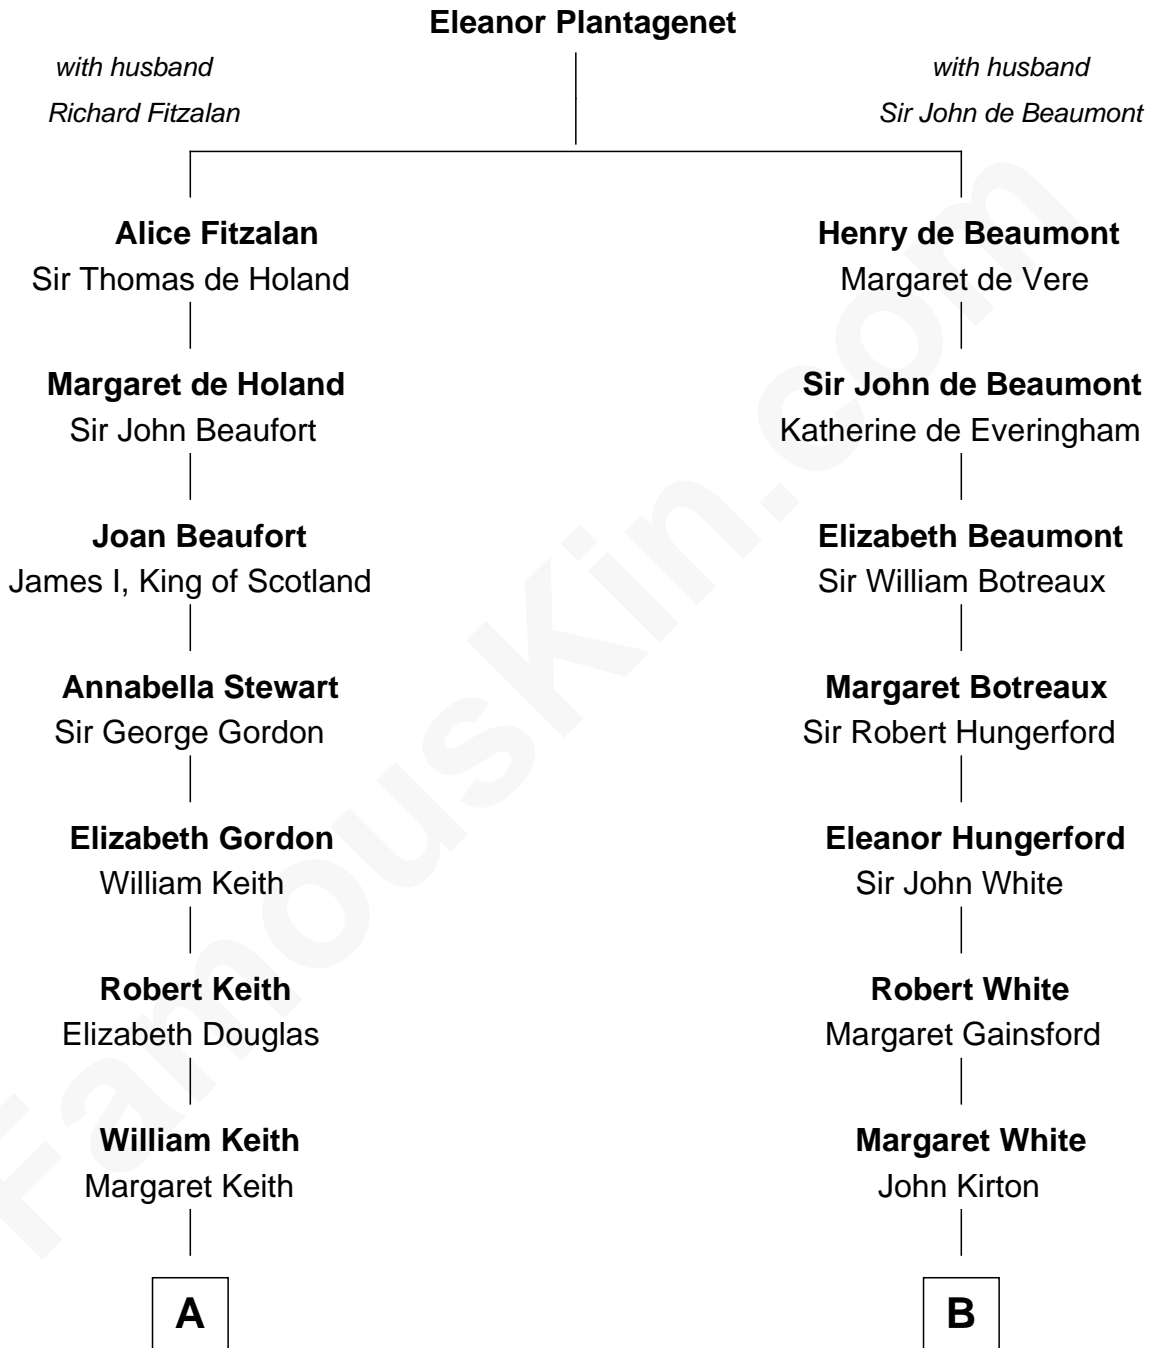

FamousKin.com

Relationship Chart of

Alan Turing

WWII Codebreaker of Nazi Enigma Machine

18th cousin 3 times removed of

Thomas J. Watson, Jr.
President and CEO of I.B.M.

C

Julius Matheson Turing

Ethel Sara Stoney

Alan Turing

WWII Codebreaker of Nazi Enigma Machine

D

Mary Hamilton

Dr. Oliver Kittredge

Oliver Kittredge

Julia Ann Estabrook