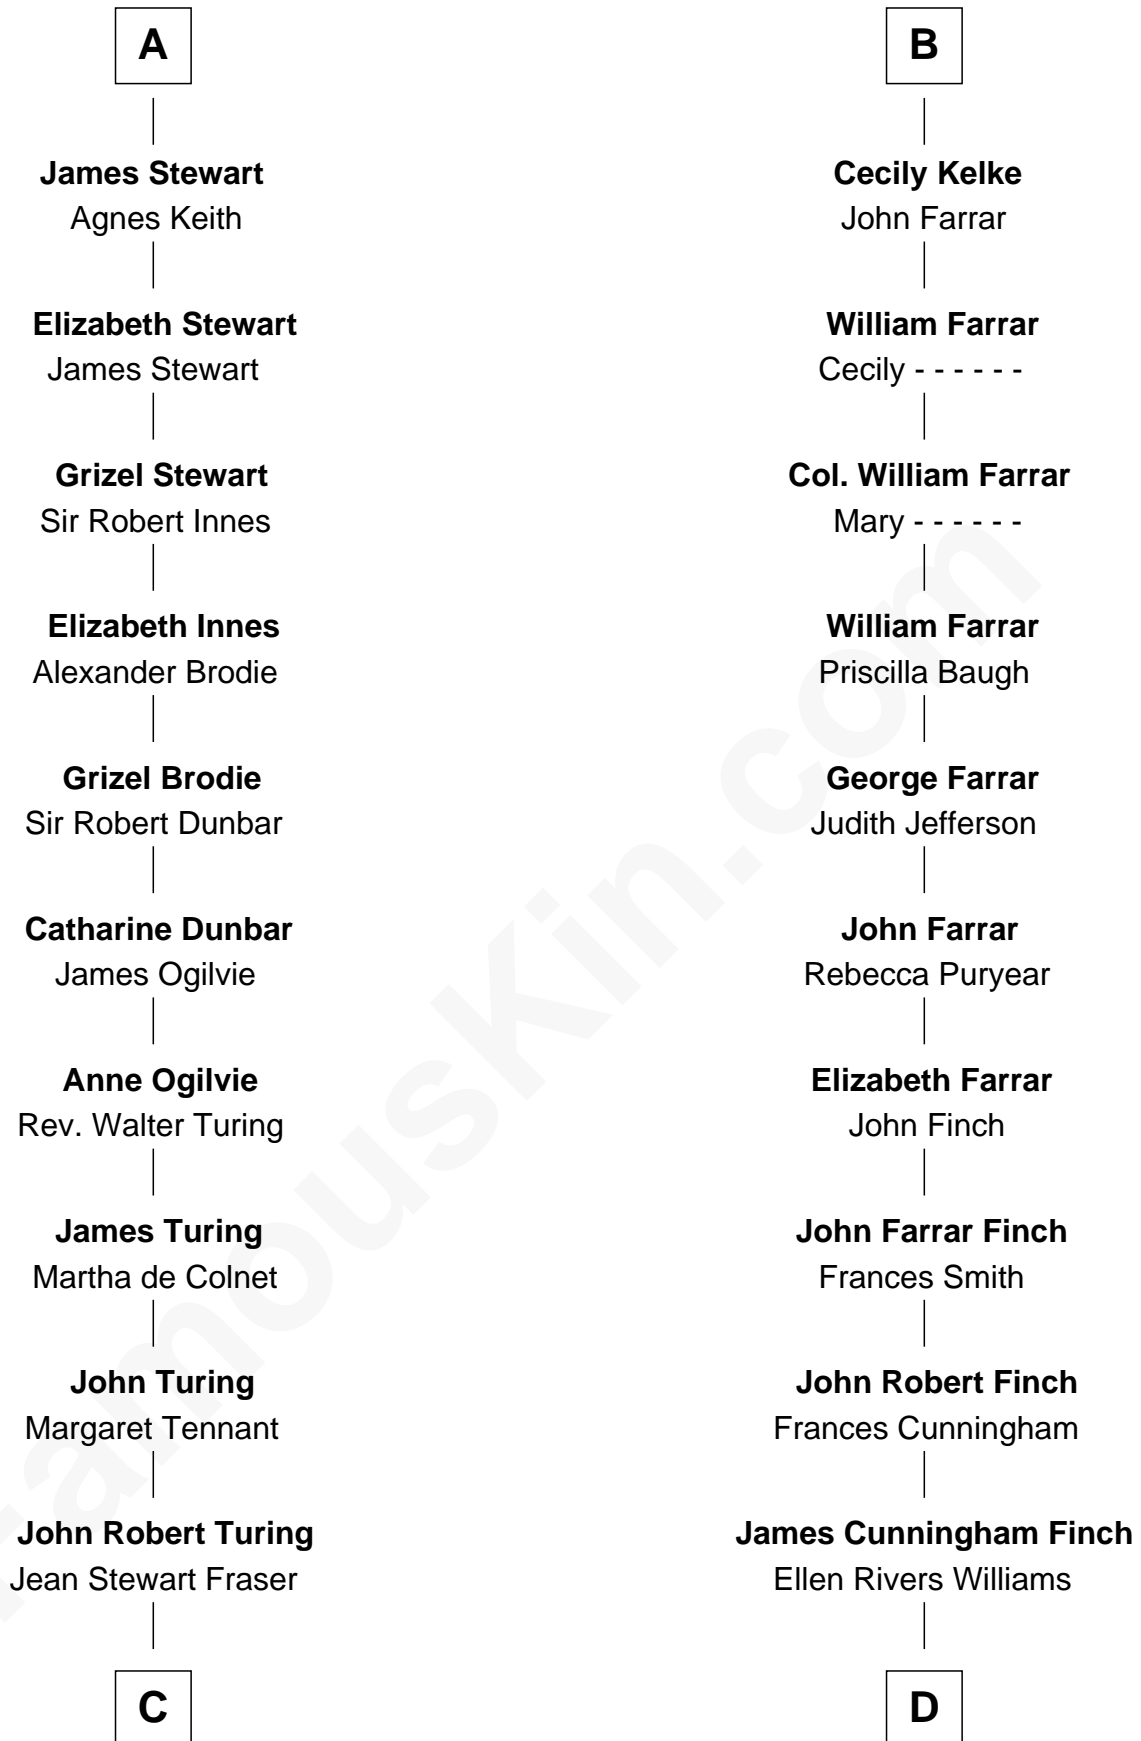

FamousKin.com

Relationship Chart of

Alan Turing

WWII Codebreaker of Nazi Enigma Machine

18th cousin 1 time removed of

Harper Lee

Author of *To Kill a Mockingbird*

C

Rev. John Robert Turing

Fanny Montague Boyd

Julius Matheson Turing

Ethel Sara Stoney

Alan Turing

WWII Codebreaker of Nazi Enigma Machine

D

Frances Cunningham Finch