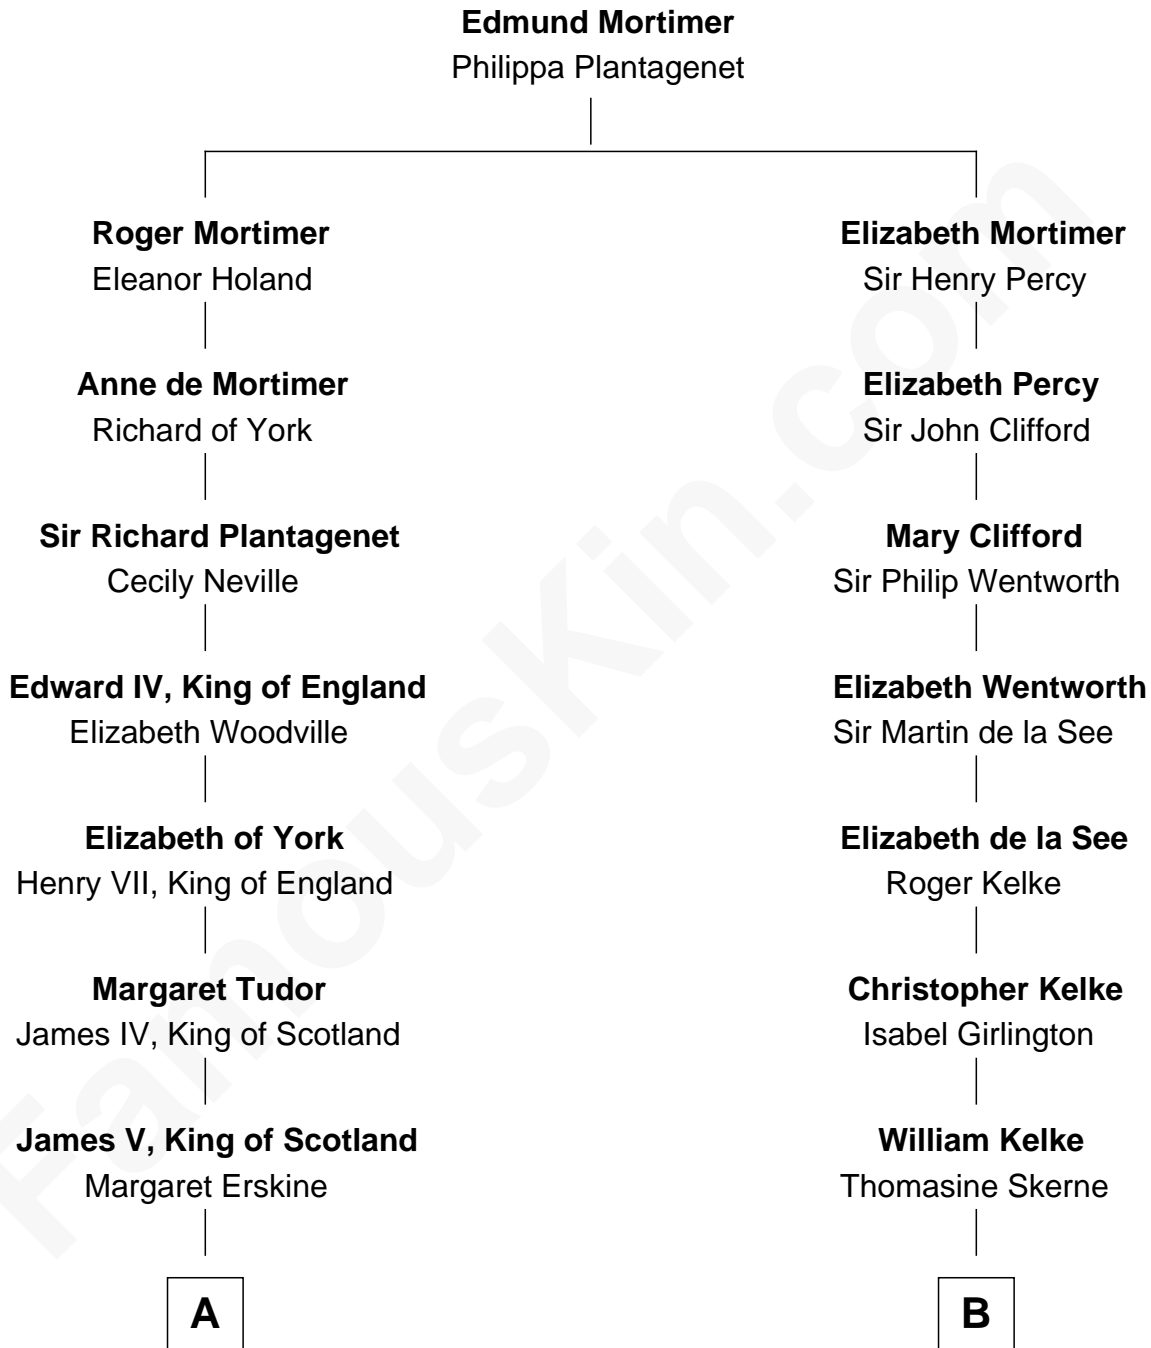

FamousKin.com

Relationship Chart of

Alan Turing

WWII Codebreaker of Nazi Enigma Machine

18th cousin 1 time removed of

Harper Lee

Author of *To Kill a Mockingbird*

C