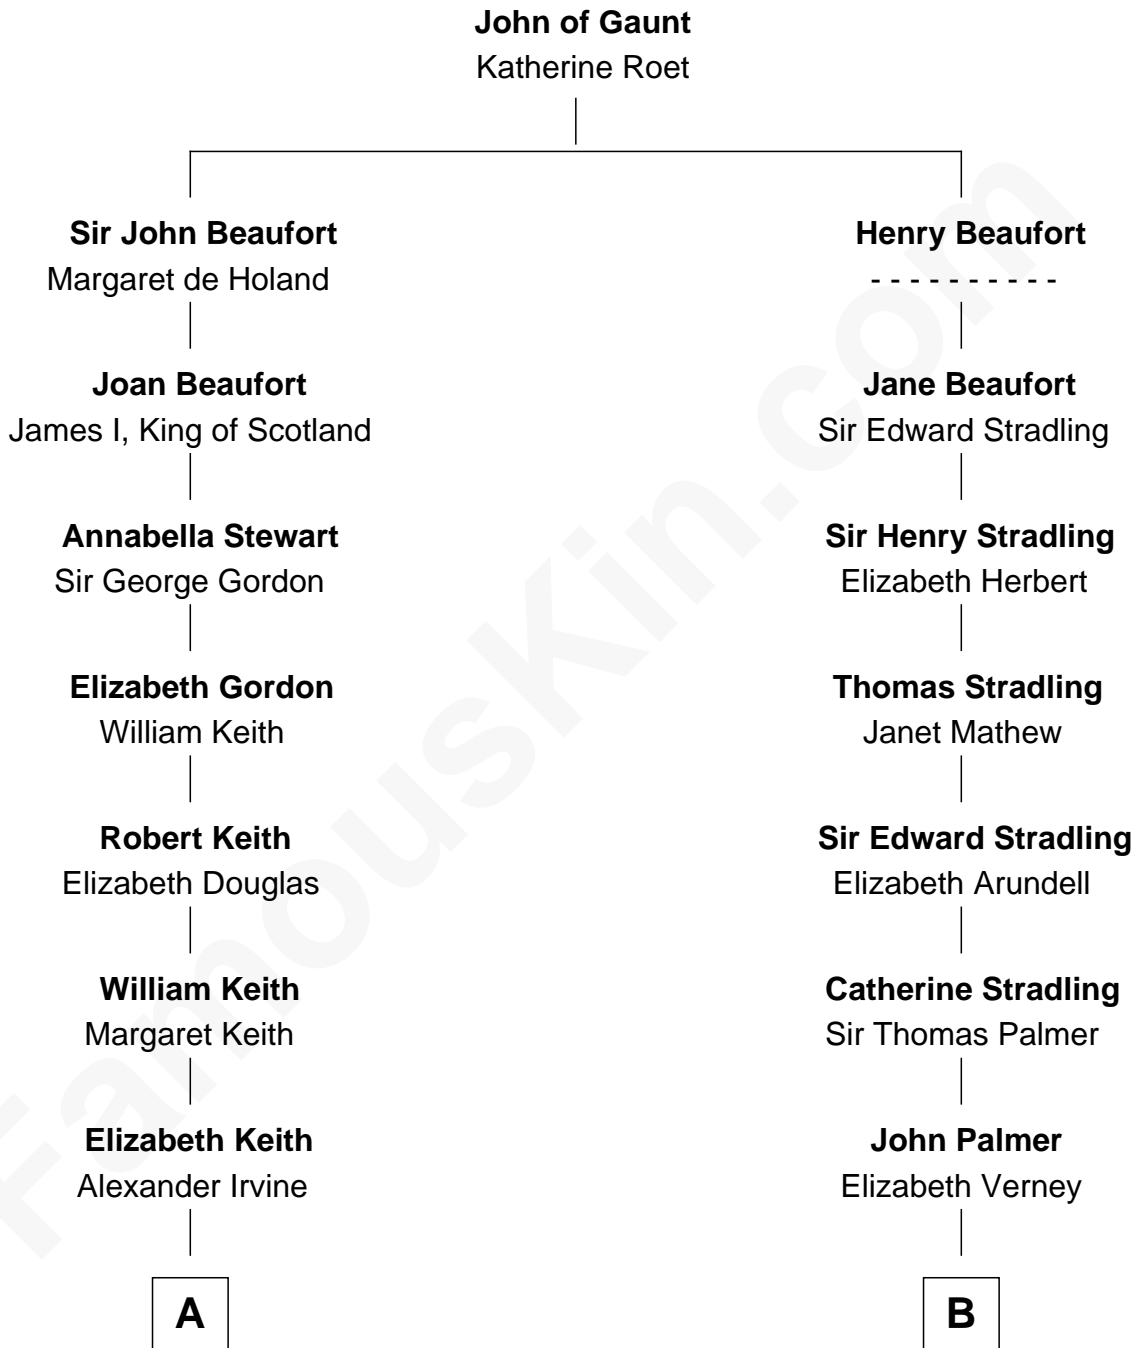

FamousKin.com

Relationship Chart of

Alan Turing

WWII Codebreaker of Nazi Enigma Machine

17th cousin 1 time removed of

Harper Lee

Author of *To Kill a Mockingbird*

C