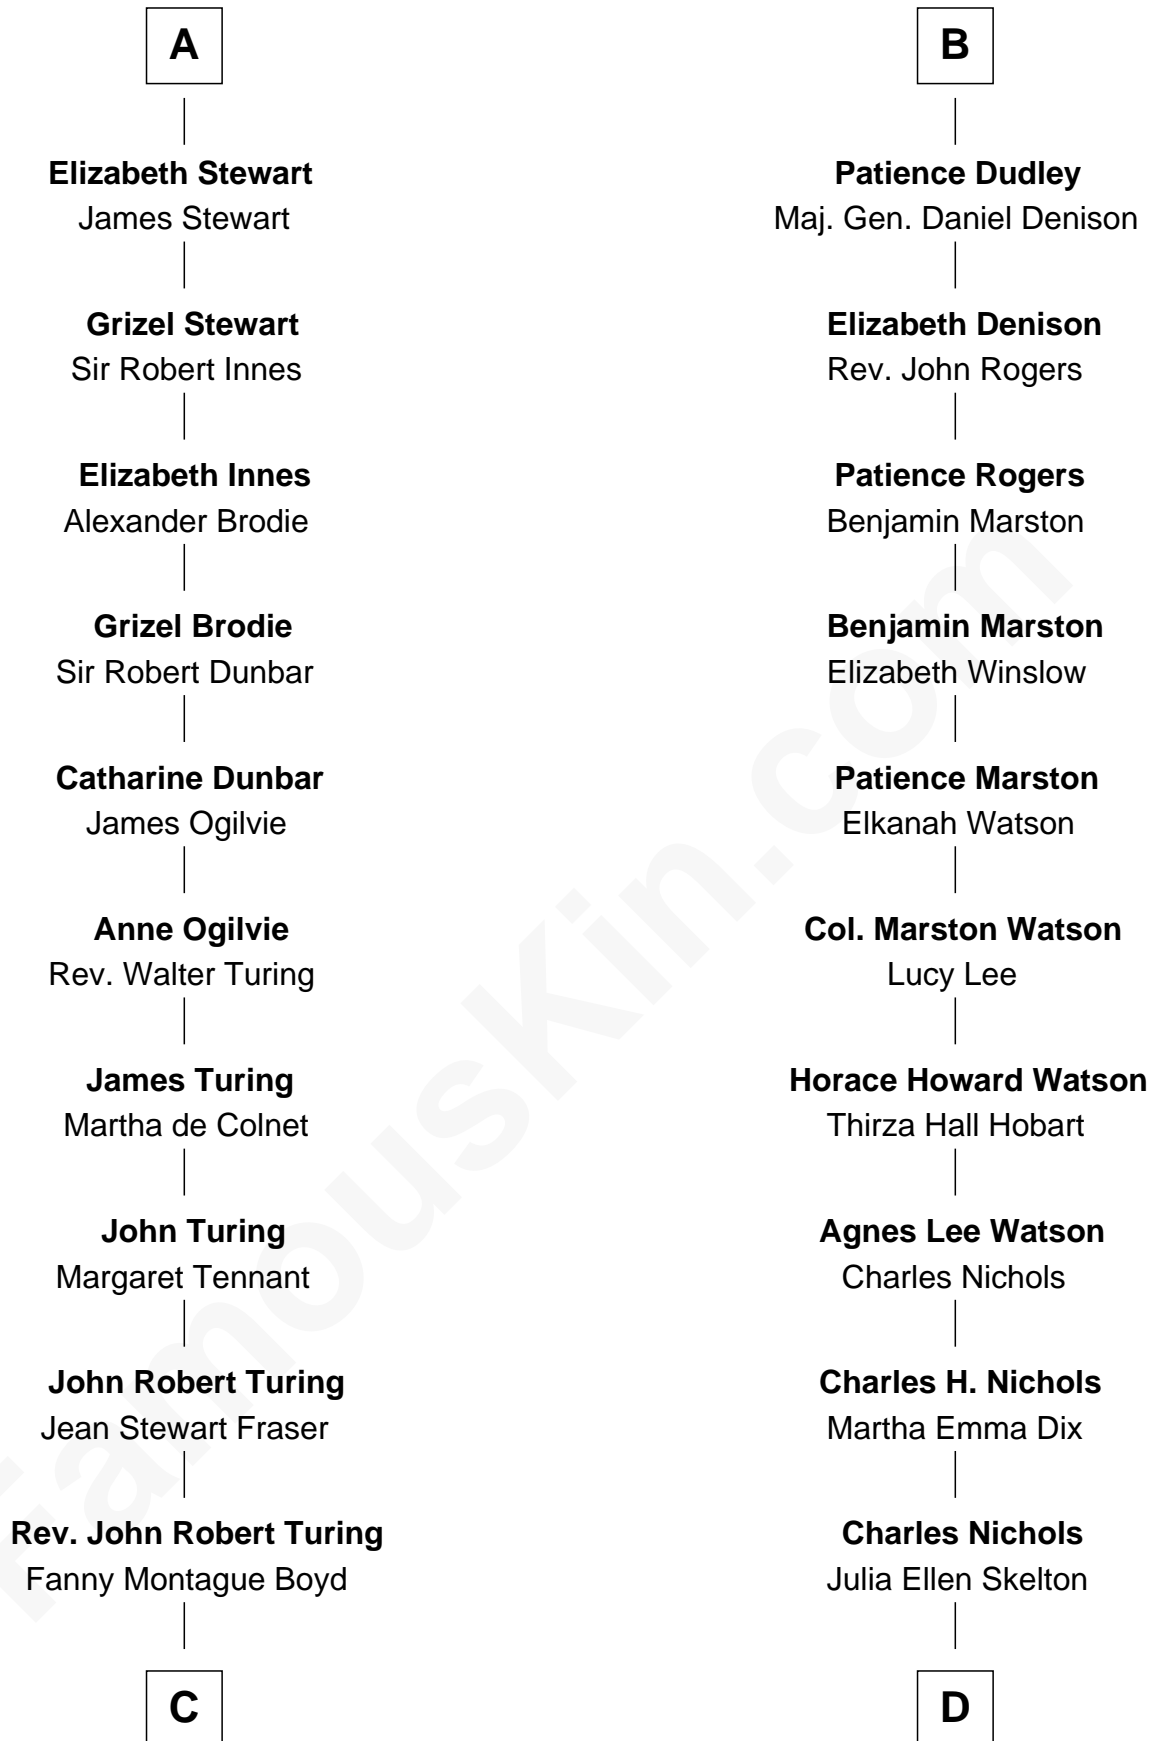

## Relationship Chart of

### Alan Turing

WWII Codebreaker of Nazi Enigma Machine

18th cousin 1 time removed of

### John Cena

Movie Actor and WWE Pro Wrestler

**C**

**Julius Matheson Turing**

Ethel Sara Stoney

**Alan Turing**

*WWII Codebreaker of Nazi Enigma Machine*

**D**