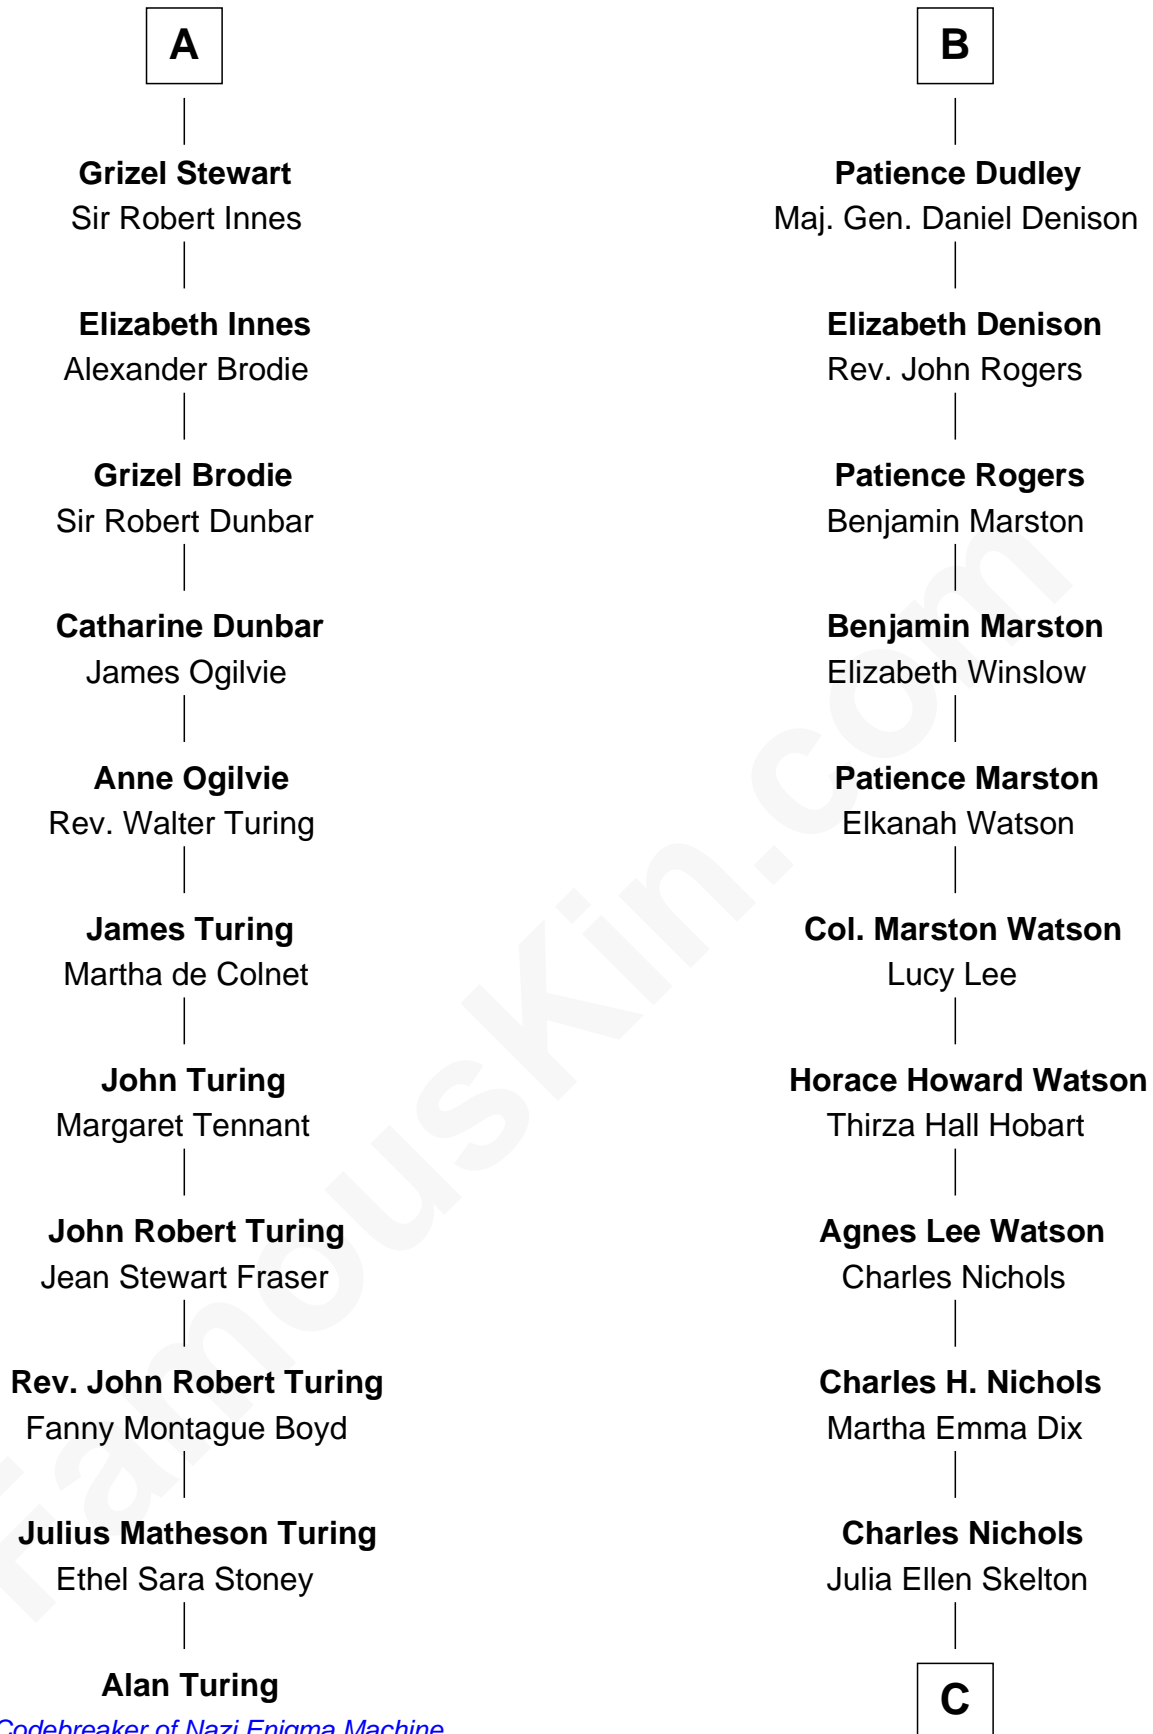

FamousKin.com

Relationship Chart of

Alan Turing

WWII Codebreaker of Nazi Enigma Machine

17th cousin 2 times removed of

John Cena

Movie Actor and WWE Pro Wrestler

C