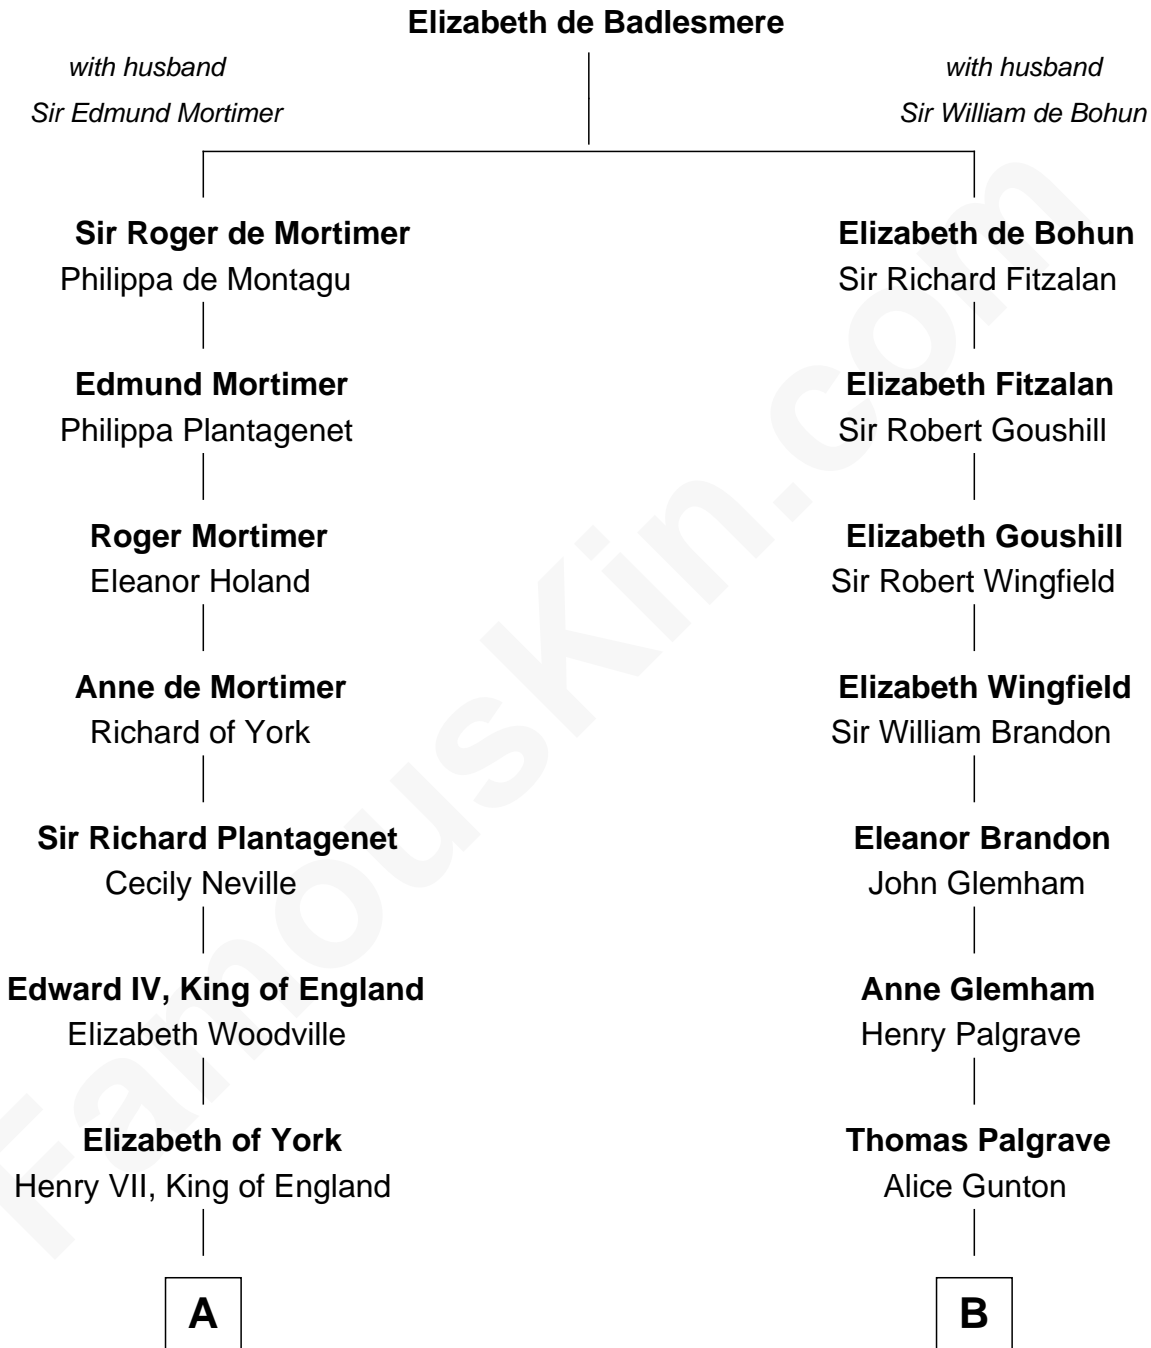

FamousKin.com Relationship Chart of

Alan Turing

WWII Codebreaker of Nazi Enigma Machine

14th cousin 7 times removed of

Eli Whitney

Inventor of the Cotton Gin

C

—
John Turing
Margaret Tennant

—
John Robert Turing
Jean Stewart Fraser

—
Rev. John Robert Turing
Fanny Montague Boyd

—
Julius Matheson Turing
Ethel Sara Stoney

—
Alan Turing
WWII Codebreaker of Nazi Enigma Machine

FamousKin.com