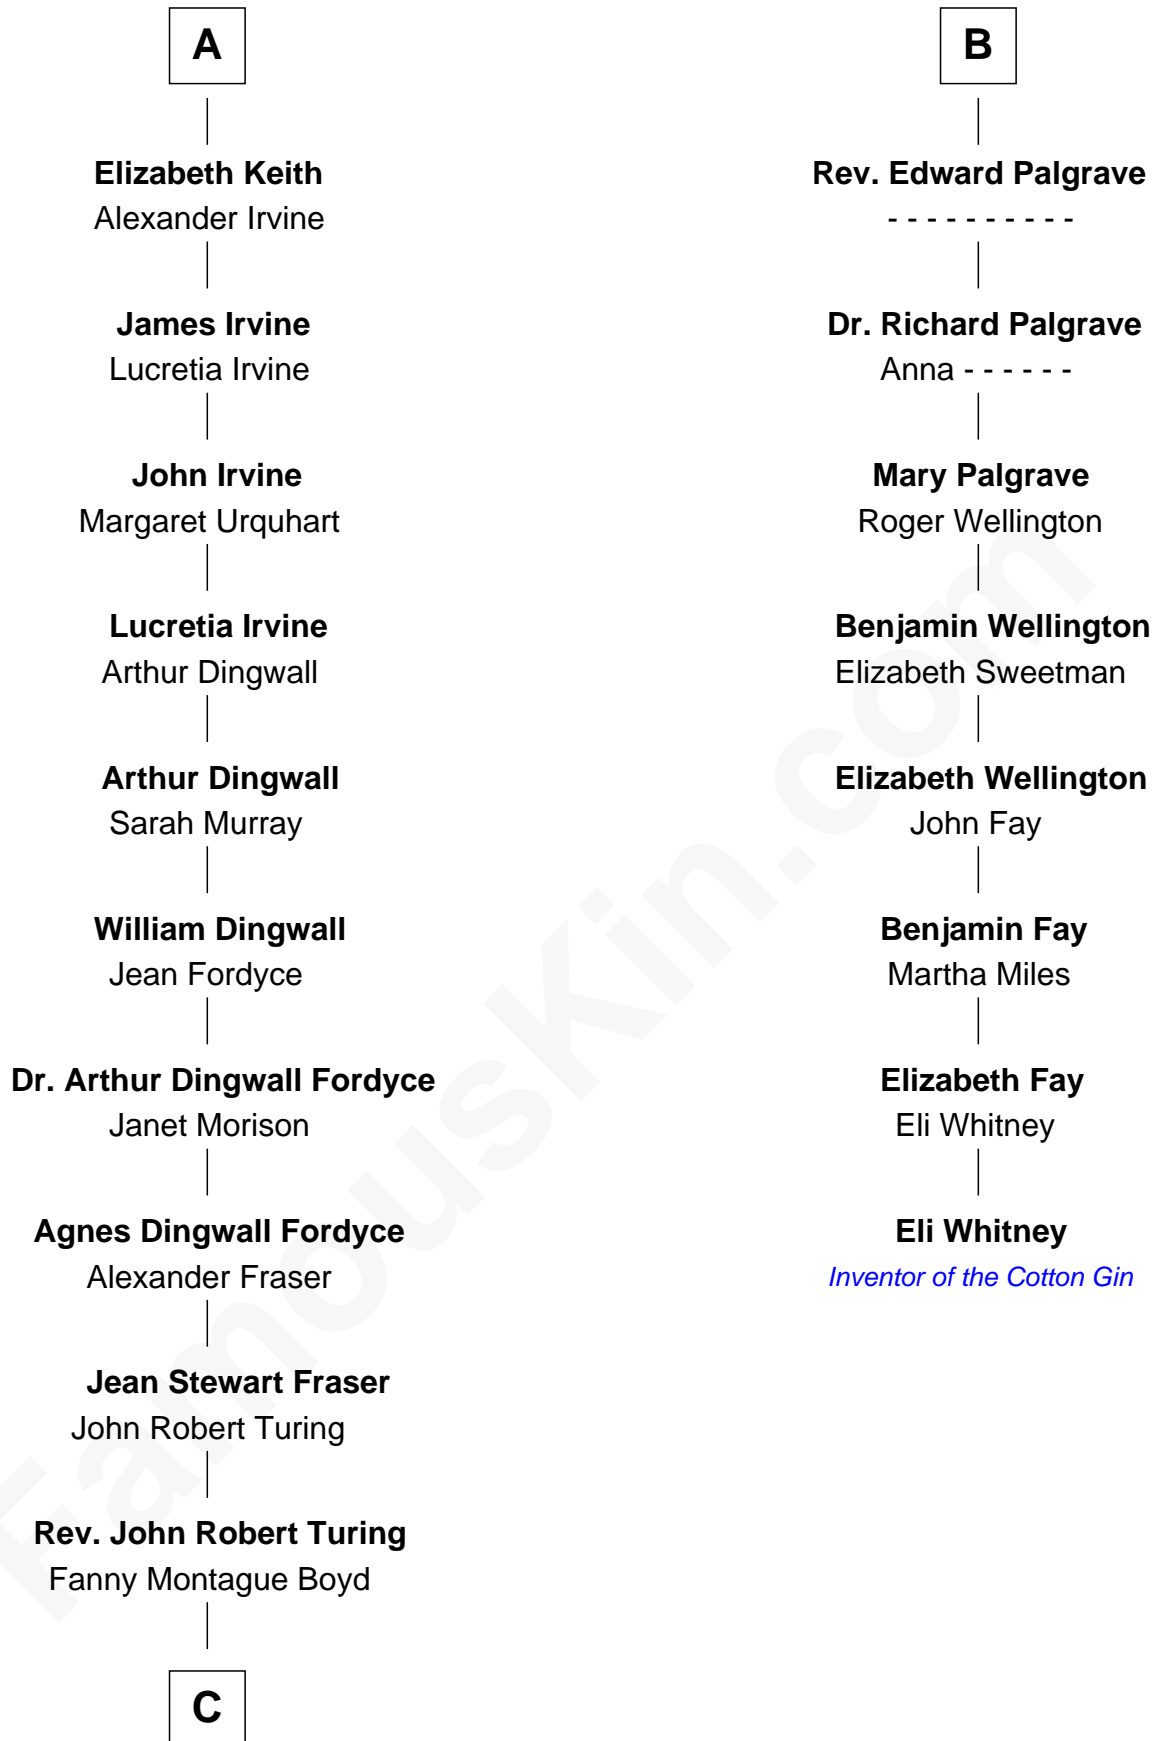

## Relationship Chart of

### Alan Turing

WWII Codebreaker of Nazi Enigma Machine

14th cousin 4 times removed of

### Eli Whitney

Inventor of the Cotton Gin

**C**

Julius Matheson Turing

Ethel Sara Stoney

Alan Turing

*WWII Codebreaker of Nazi Enigma Machine*

FamousKin.com