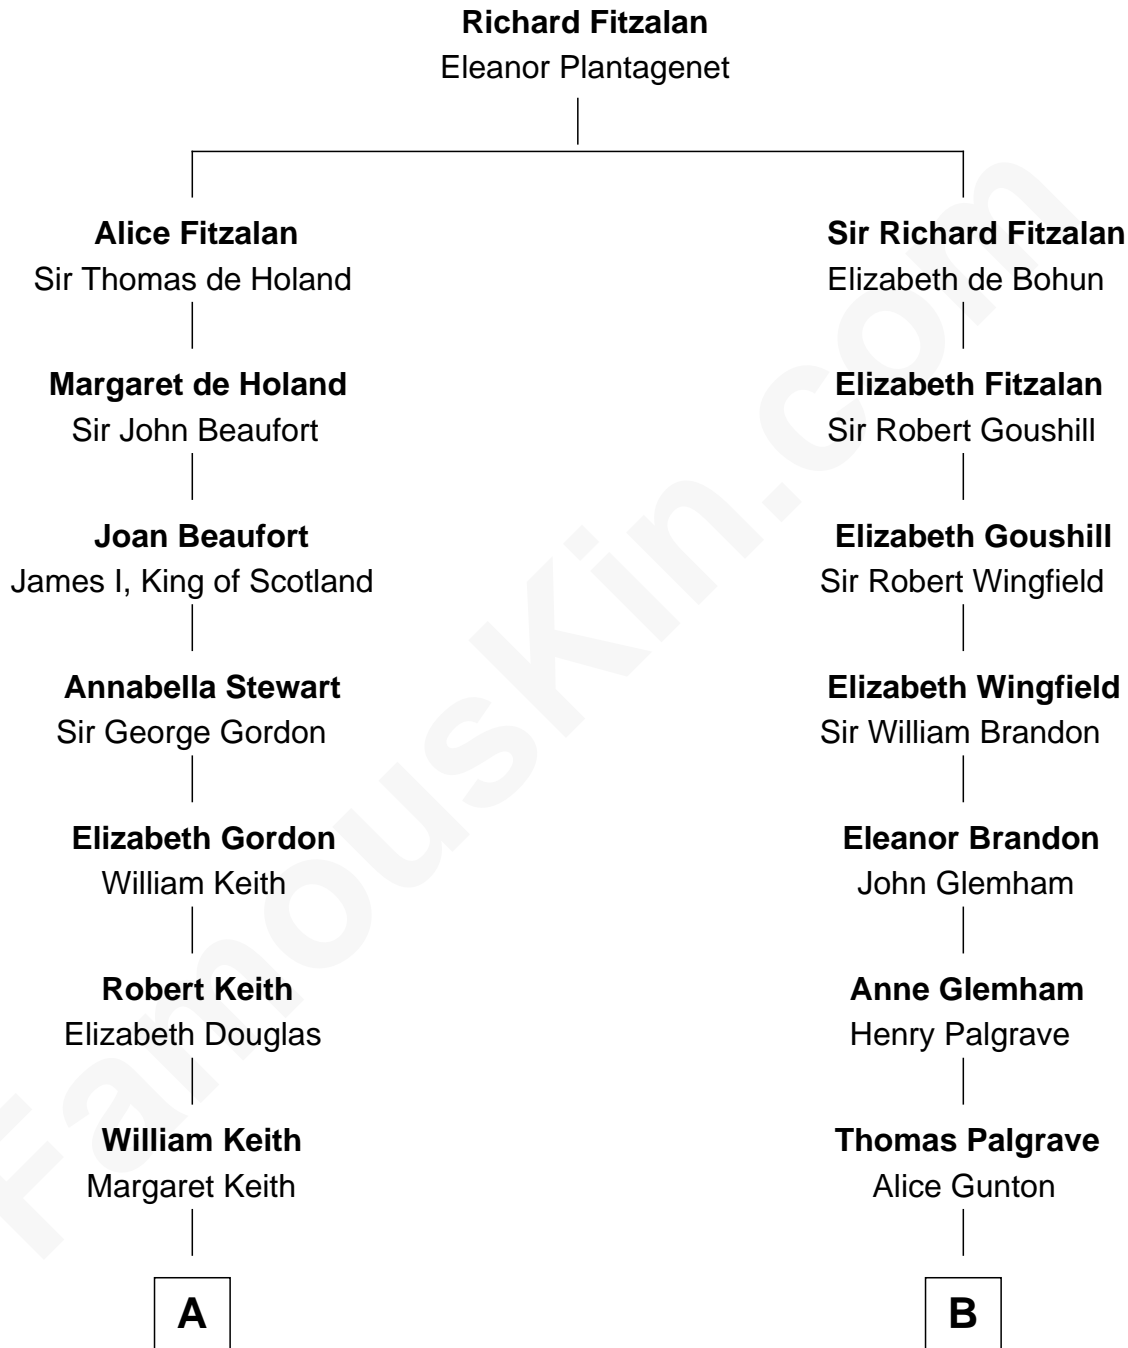

FamousKin.com

Relationship Chart of

Alan Turing

WWII Codebreaker of Nazi Enigma Machine

14th cousin 4 times removed of

Eli Whitney

Inventor of the Cotton Gin