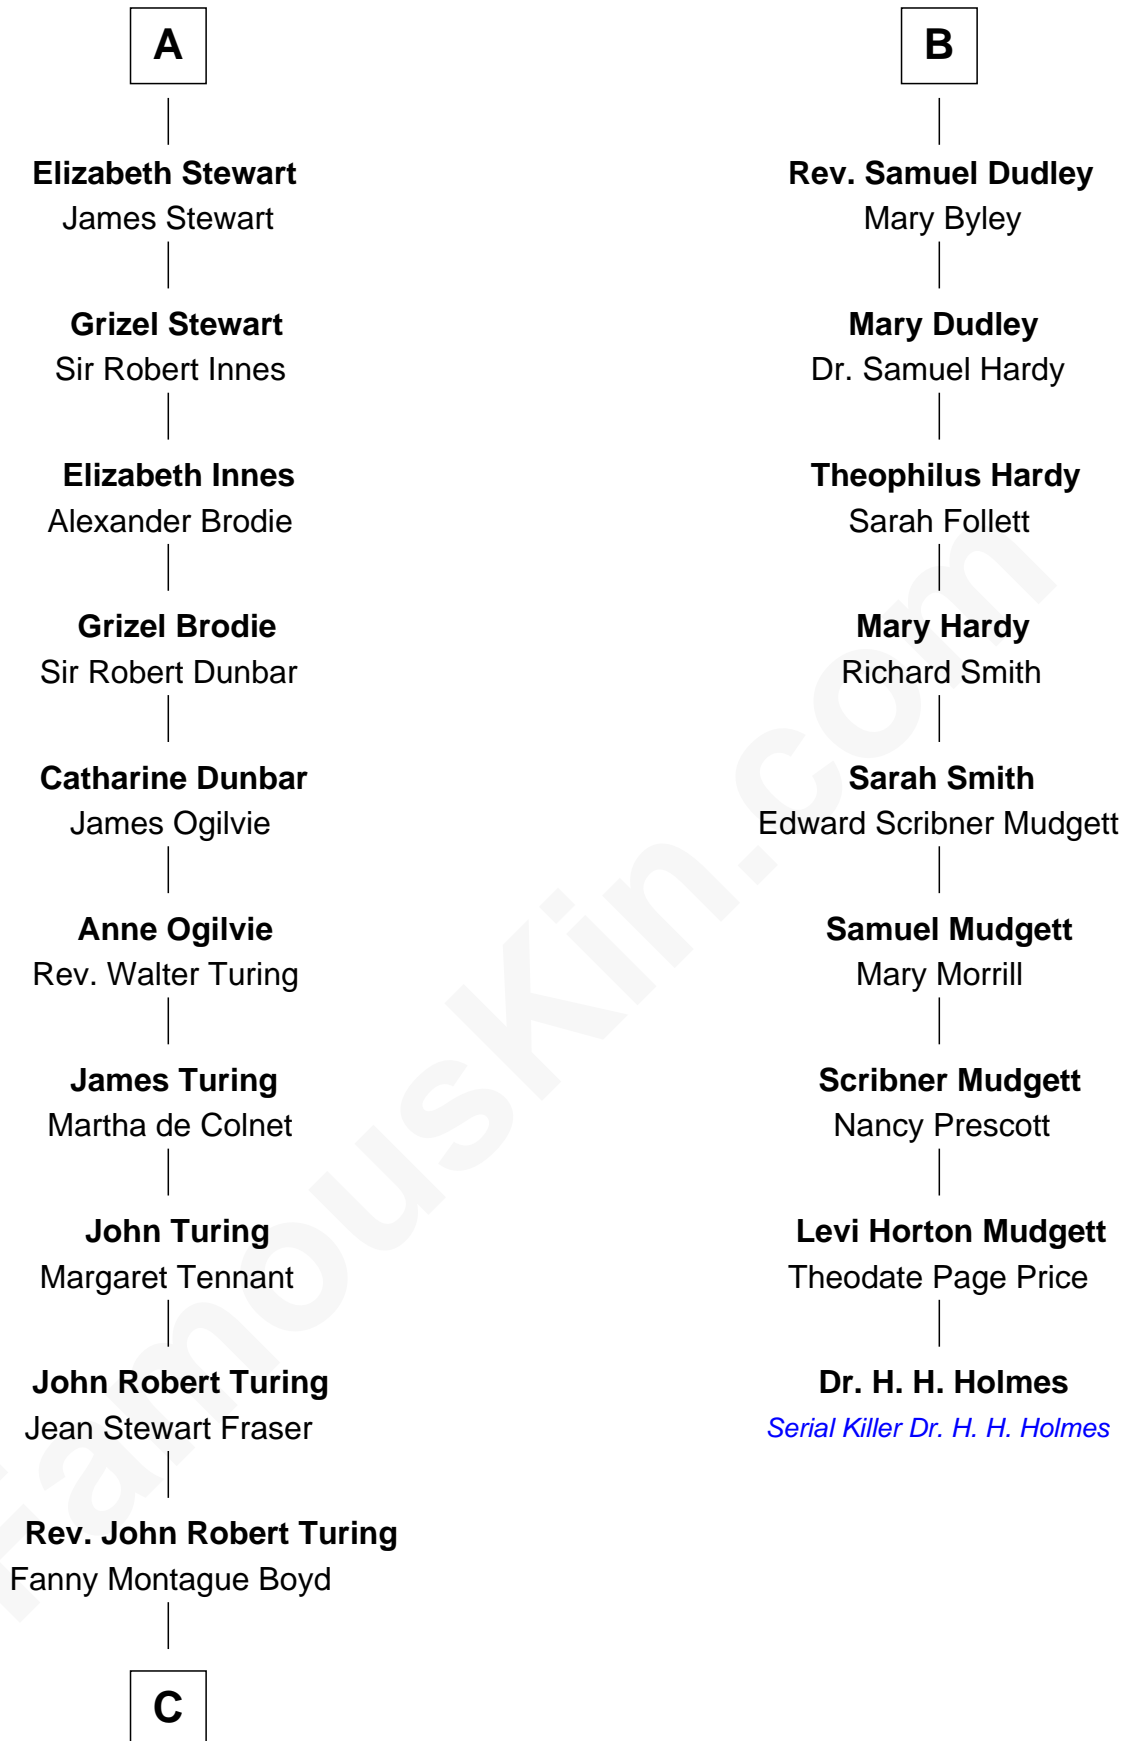

FamousKin.com

Relationship Chart of

Alan Turing

WWII Codebreaker of Nazi Enigma Machine

15th cousin 3 times removed of

Dr. H. H. Holmes

Serial Killer aka "Devil in the White City"

C

Julius Matheson Turing

Ethel Sara Stoney

Alan Turing

WWII Codebreaker of Nazi Enigma Machine

FamousKin.com