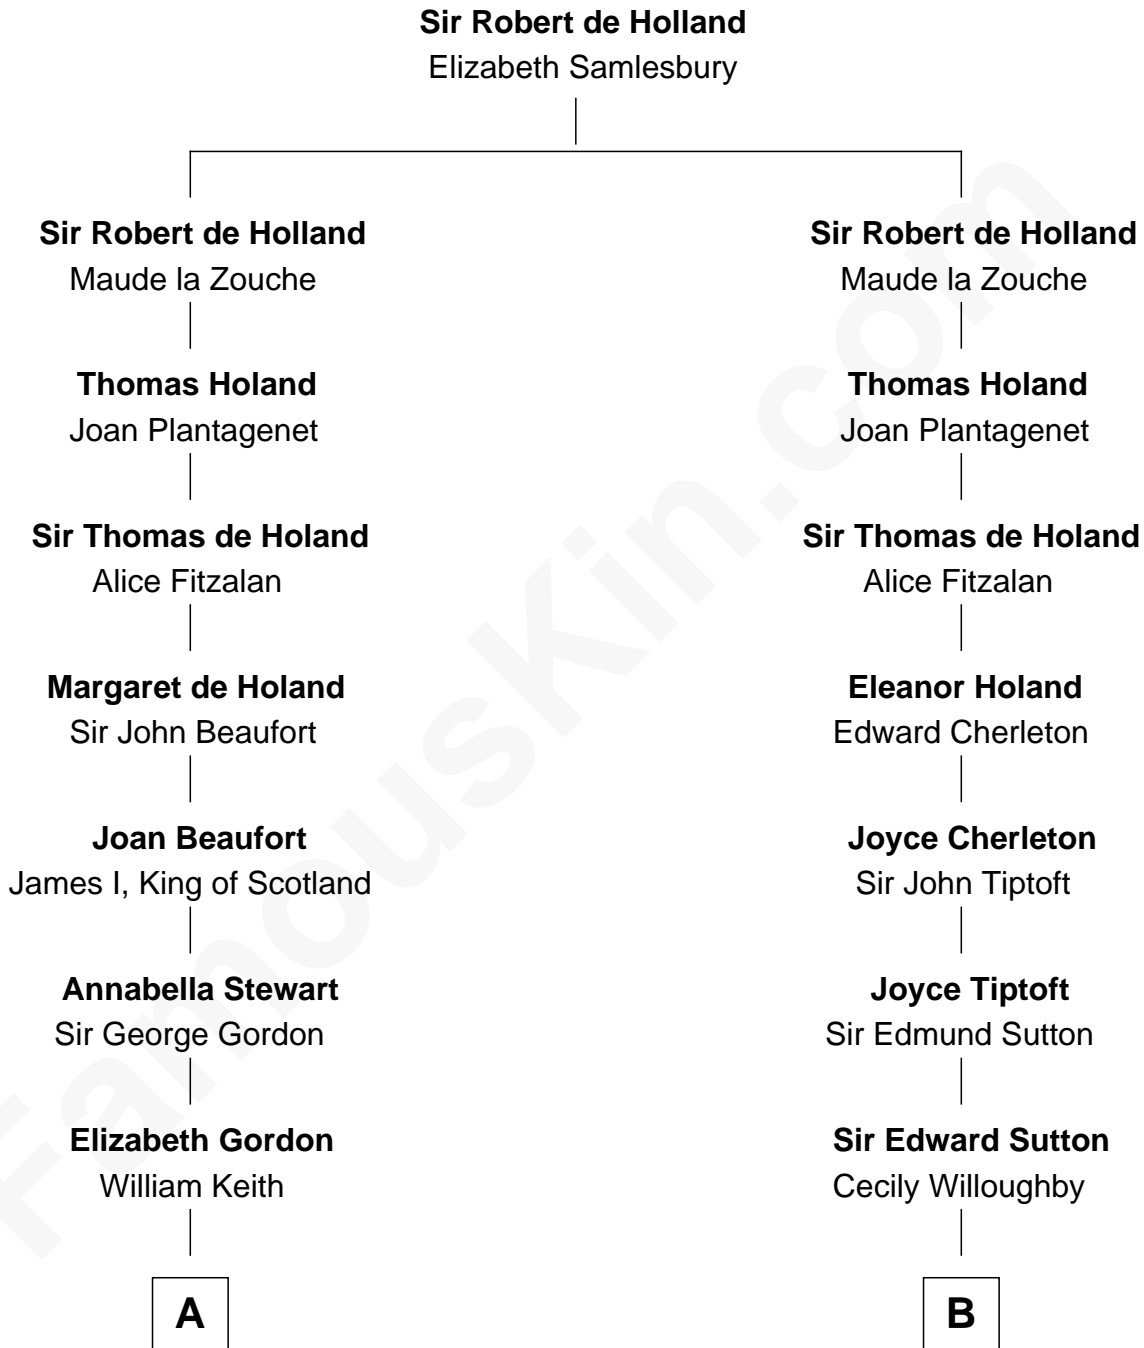

FamousKin.com

Relationship Chart of

Alan Turing

WWII Codebreaker of Nazi Enigma Machine

19th cousin 1 time removed of

Dr. H. H. Holmes

Serial Killer aka "Devil in the White City"

C

Jean Stewart Fraser

John Robert Turing

Rev. John Robert Turing

Fanny Montague Boyd

Julius Matheson Turing

Ethel Sara Stoney

Alan Turing

WWII Codebreaker of Nazi Enigma Machine

D

Scribner Mudgett

Nancy Prescott

Levi Horton Mudgett

Theodate Page Price

Dr. H. H. Holmes

Serial Killer Dr. H. H. Holmes