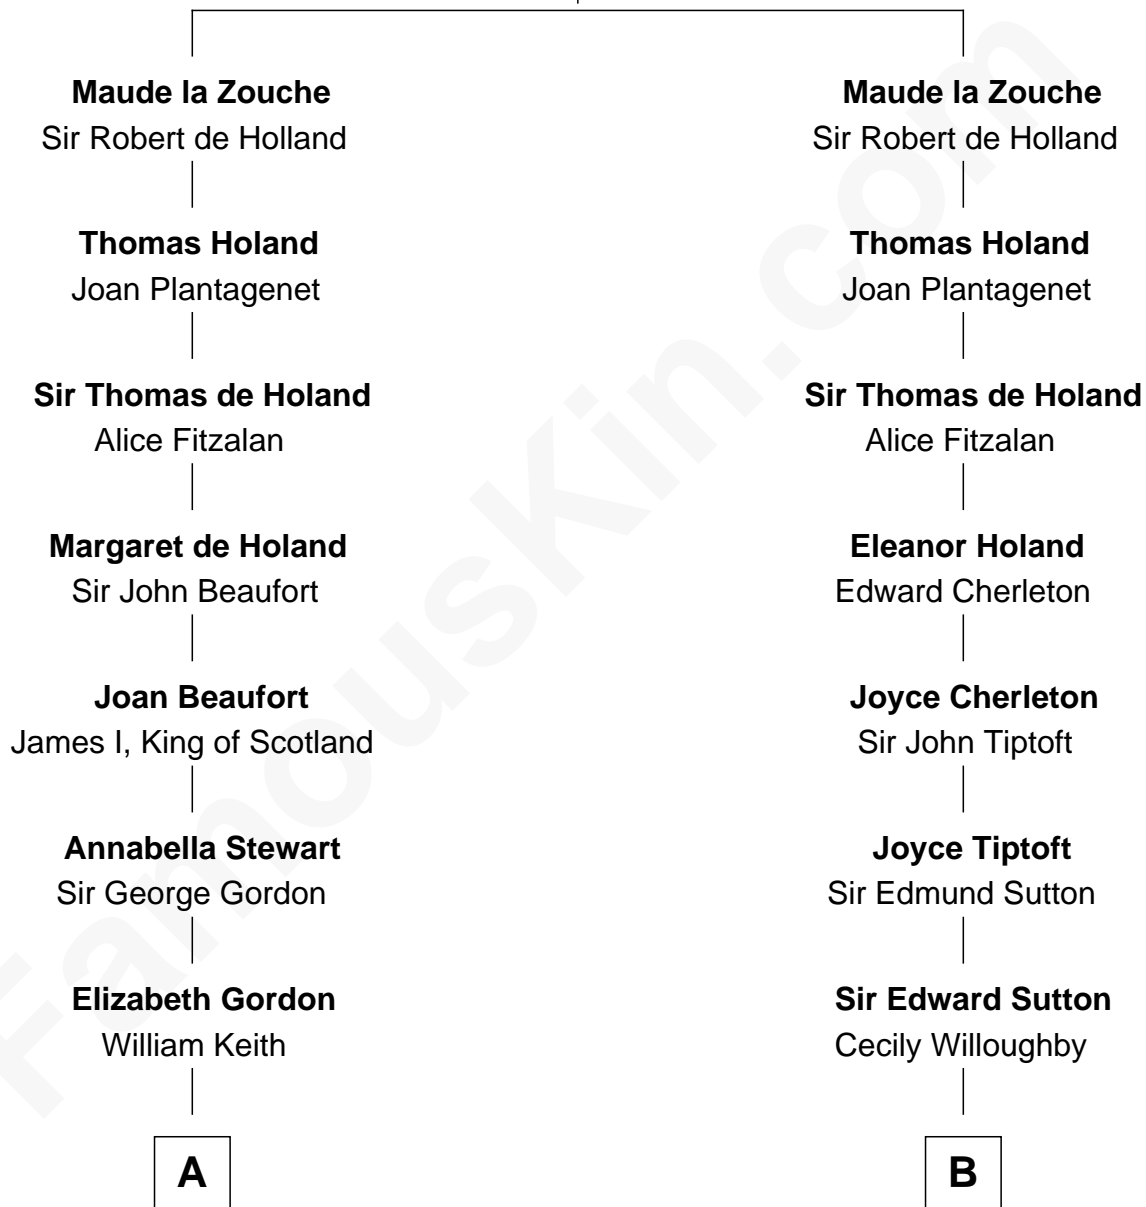

## Relationship Chart of

### Alan Turing

WWII Codebreaker of Nazi Enigma Machine

19th cousin 1 time removed of

### Dr. H. H. Holmes

Serial Killer aka "Devil in the White City"

**Sir Alan la Zouche**  
Eleanor de Segrave

**C**

**Jean Stewart Fraser**

John Robert Turing

**Rev. John Robert Turing**

Fanny Montague Boyd