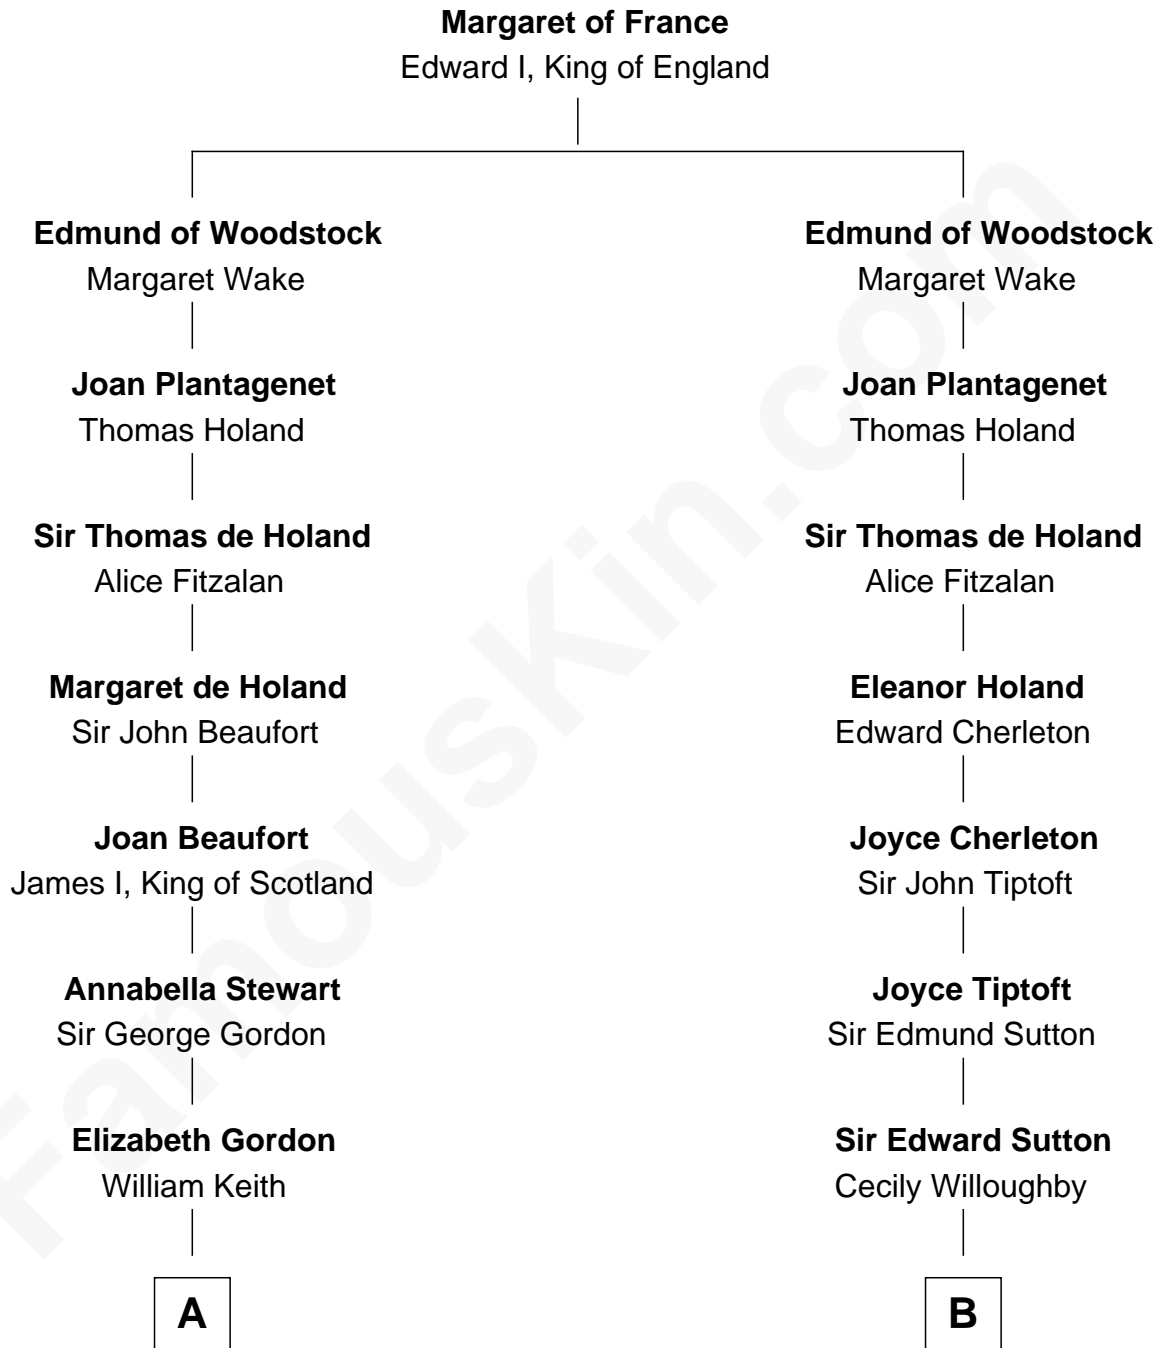

FamousKin.com

Relationship Chart of

Alan Turing

WWII Codebreaker of Nazi Enigma Machine

19th cousin 1 time removed of

Dr. H. H. Holmes

Serial Killer aka "Devil in the White City"

C

Jean Stewart Fraser

John Robert Turing

Rev. John Robert Turing

Fanny Montague Boyd

Julius Matheson Turing

Ethel Sara Stoney

Alan Turing

WWII Codebreaker of Nazi Enigma Machine

D

Scribner Mudgett

Nancy Prescott

Levi Horton Mudgett

Theodate Page Price

Dr. H. H. Holmes

Serial Killer Dr. H. H. Holmes

FamousKin.com