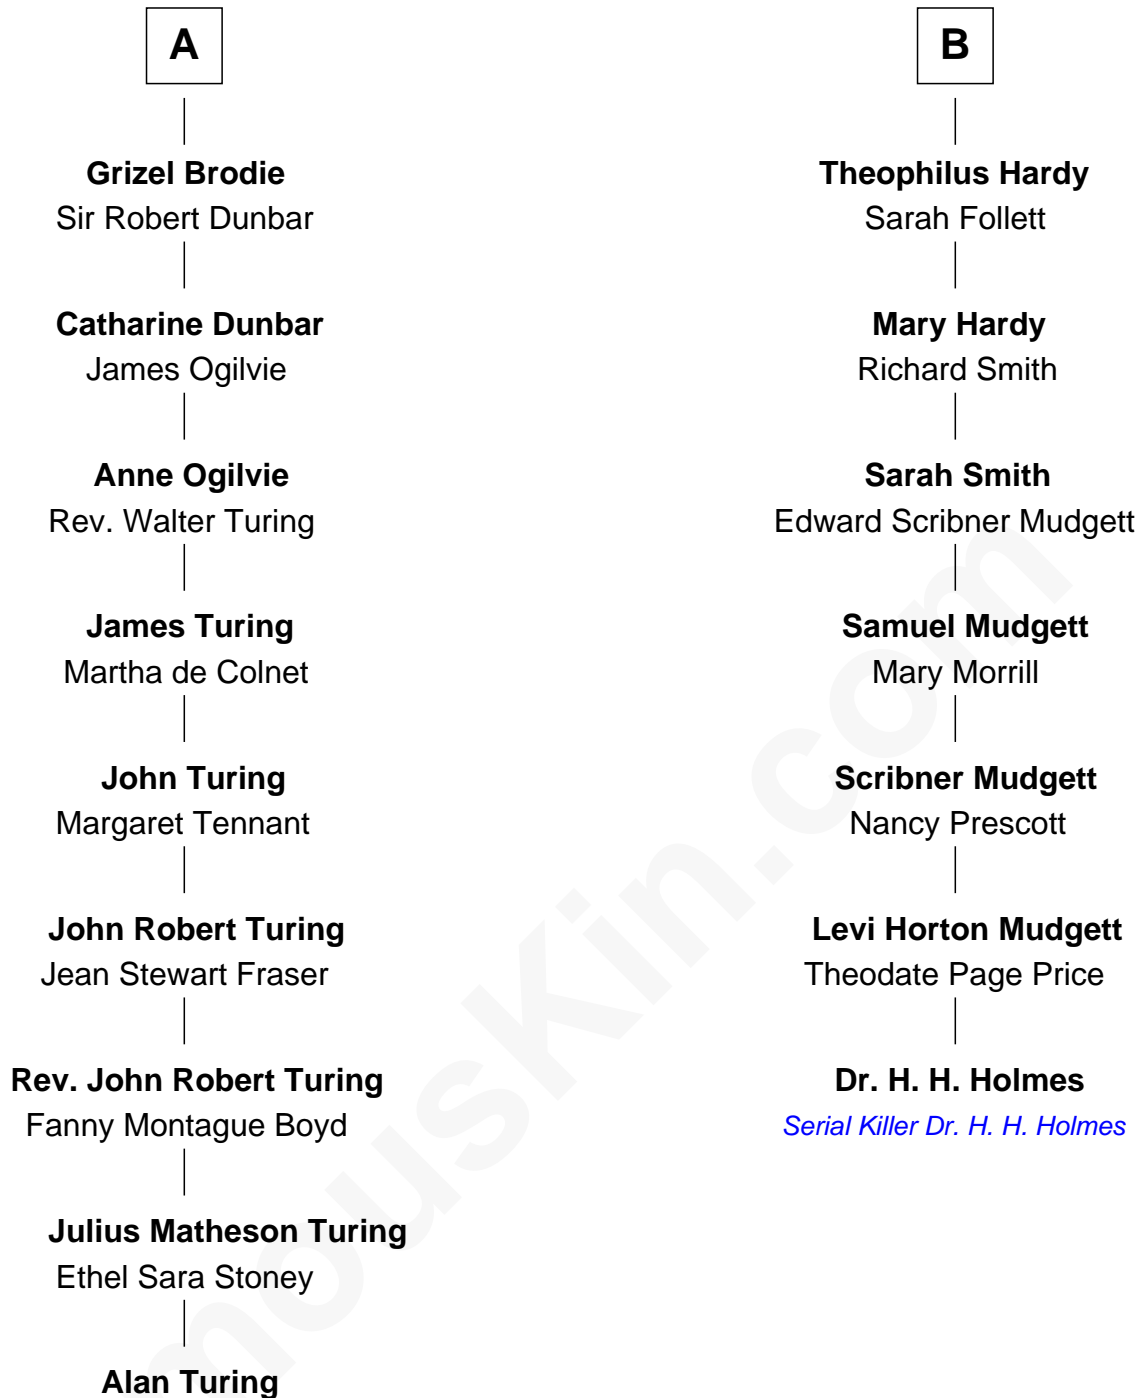

## Relationship Chart of

### Alan Turing

WWII Codebreaker of Nazi Enigma Machine

13th cousin 2 times removed of

### Dr. H. H. Holmes

Serial Killer aka "Devil in the White City"

*WWII Codebreaker of Nazi Enigma Machine*

*Serial Killer Dr. H. H. Holmes*