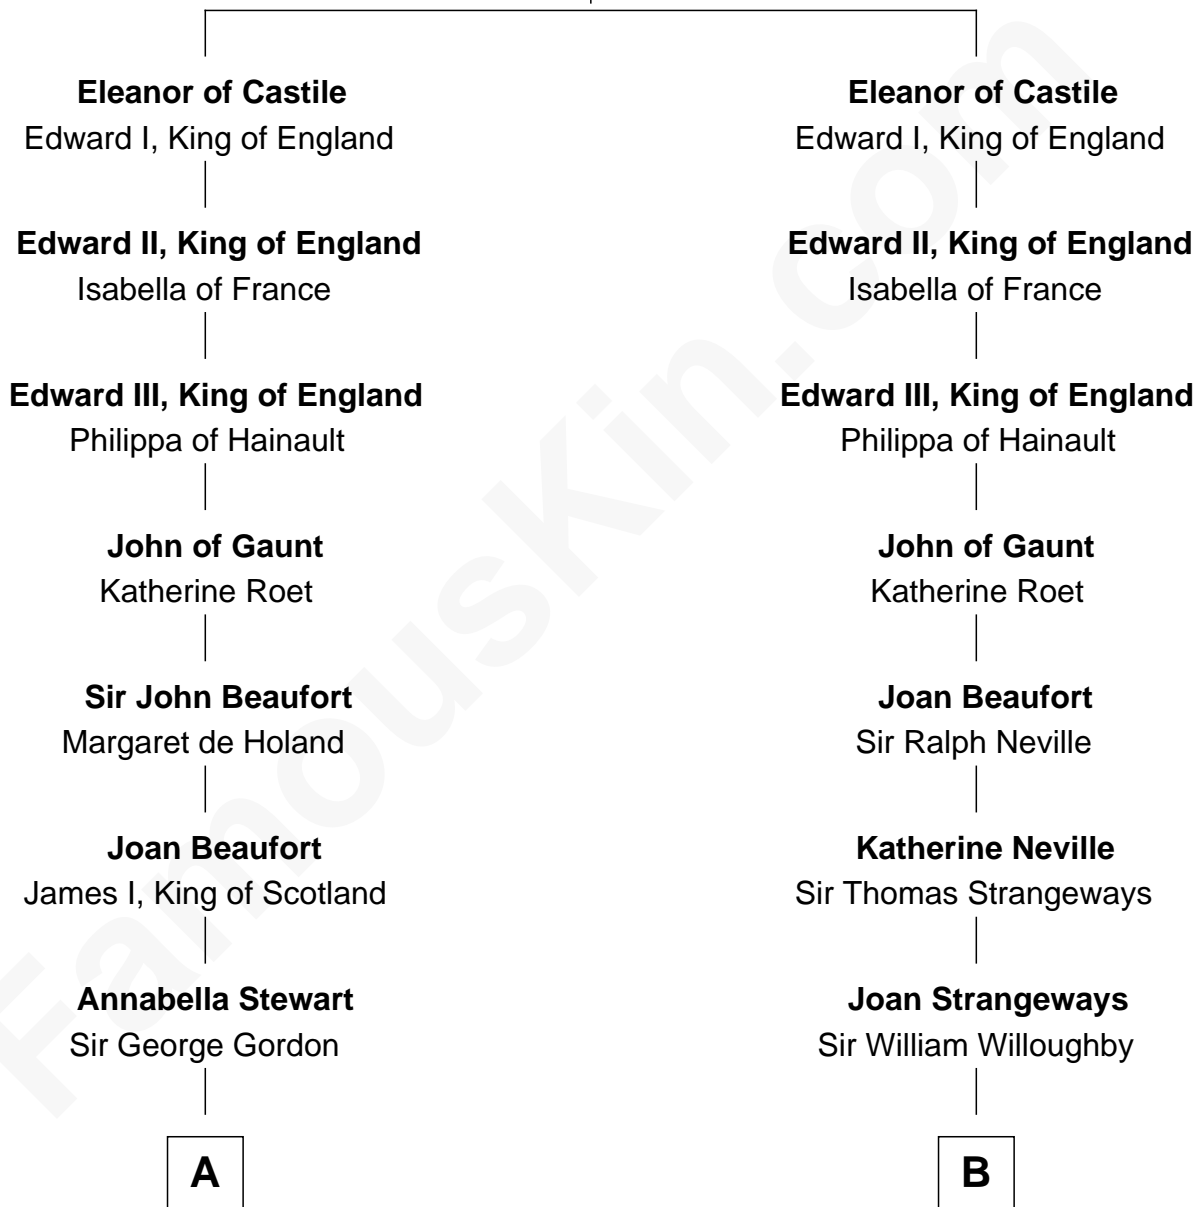

Ferdinand III, King of Castile

Joanna of Ponthieu