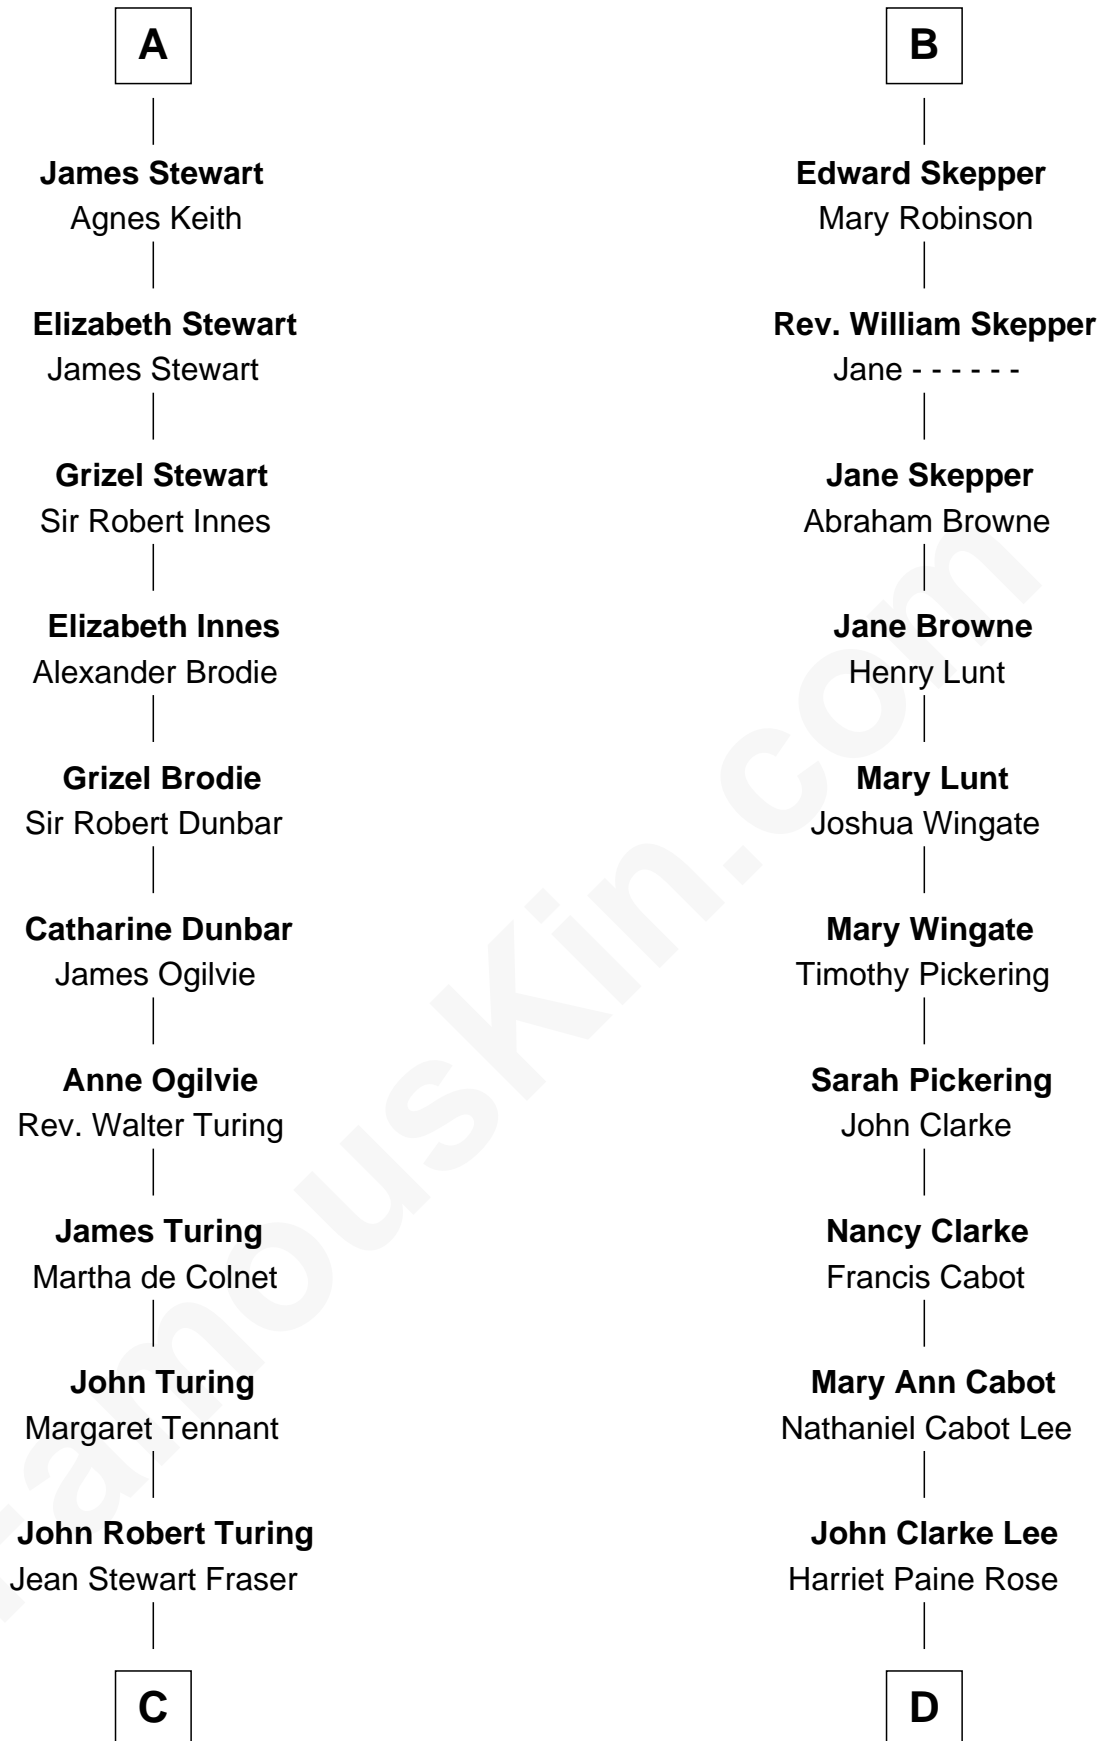

FamousKin.com

Relationship Chart of

Alan Turing

WWII Codebreaker of Nazi Enigma Machine

18th cousin 1 time removed of

Alice (Lee) Roosevelt

First Wife of President Theodore Roosevelt

C

Rev. John Robert Turing
Fanny Montague Boyd

Julius Matheson Turing
Ethel Sara Stoney

Alan Turing

WWII Codebreaker of Nazi Enigma Machine

D

George Cabot Lee
Caroline Watts Haskell

Alice (Lee) Roosevelt
Wife of President Theodore Roosevelt