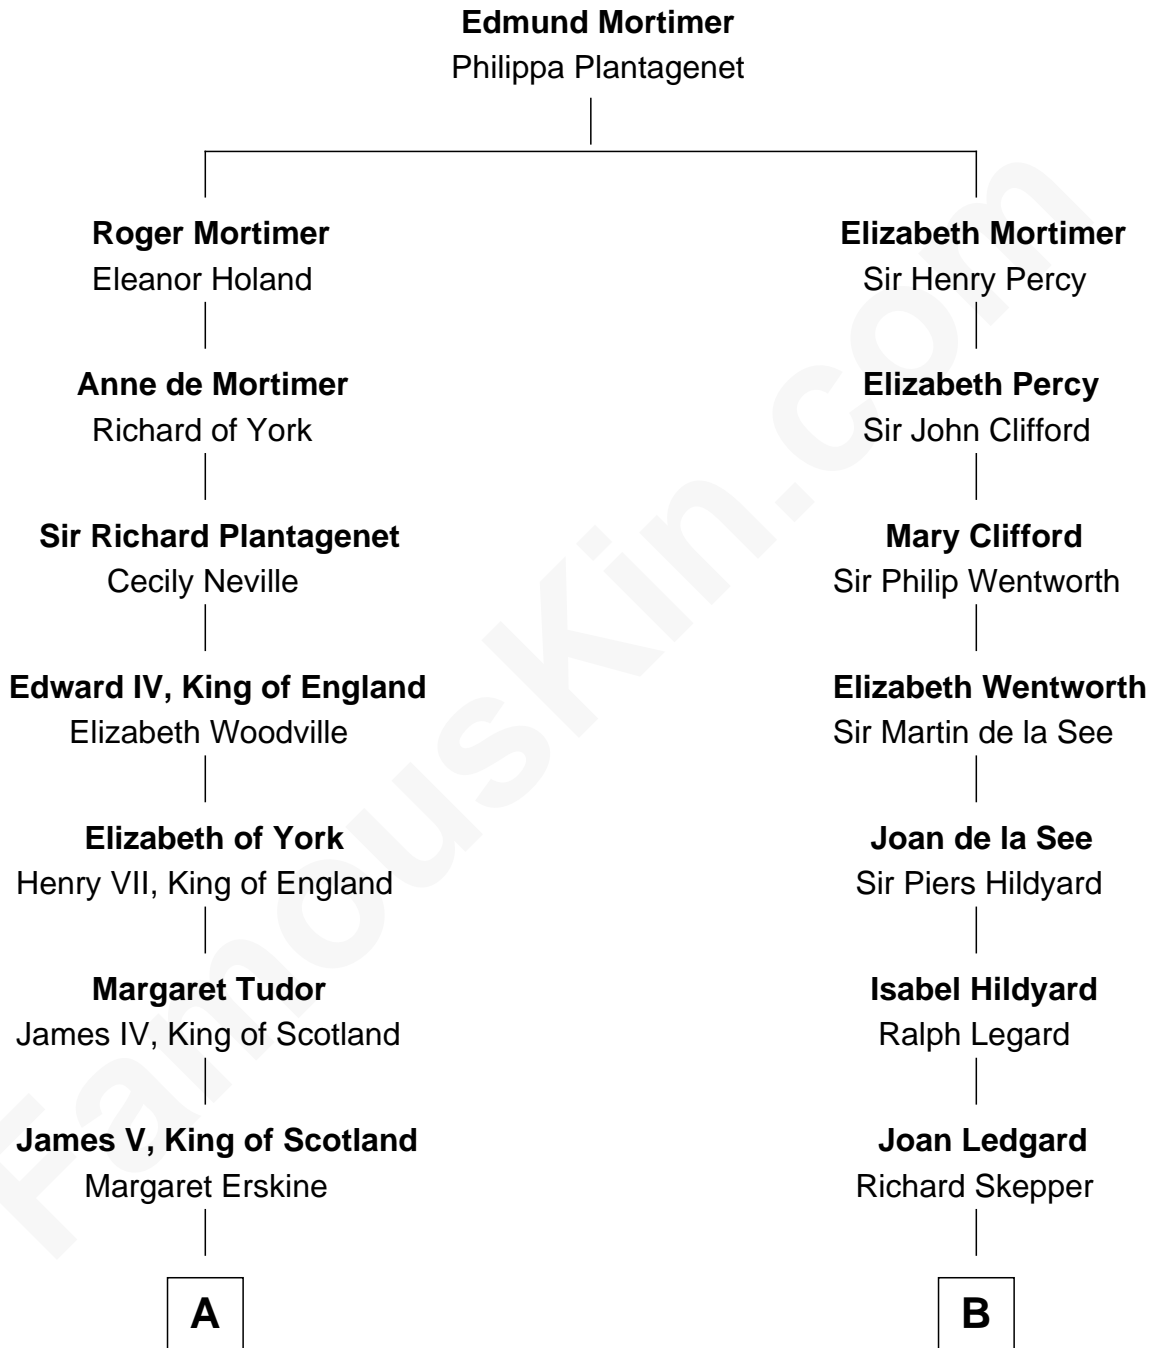

FamousKin.com

Relationship Chart of

Alan Turing

WWII Codebreaker of Nazi Enigma Machine

18th cousin 1 time removed of

Alice (Lee) Roosevelt

First Wife of President Theodore Roosevelt

C

Rev. John Robert Turing
Fanny Montague Boyd

Julius Matheson Turing
Ethel Sara Stoney

Alan Turing

WWII Codebreaker of Nazi Enigma Machine

D

George Cabot Lee
Caroline Watts Haskell

Alice (Lee) Roosevelt
Wife of President Theodore Roosevelt