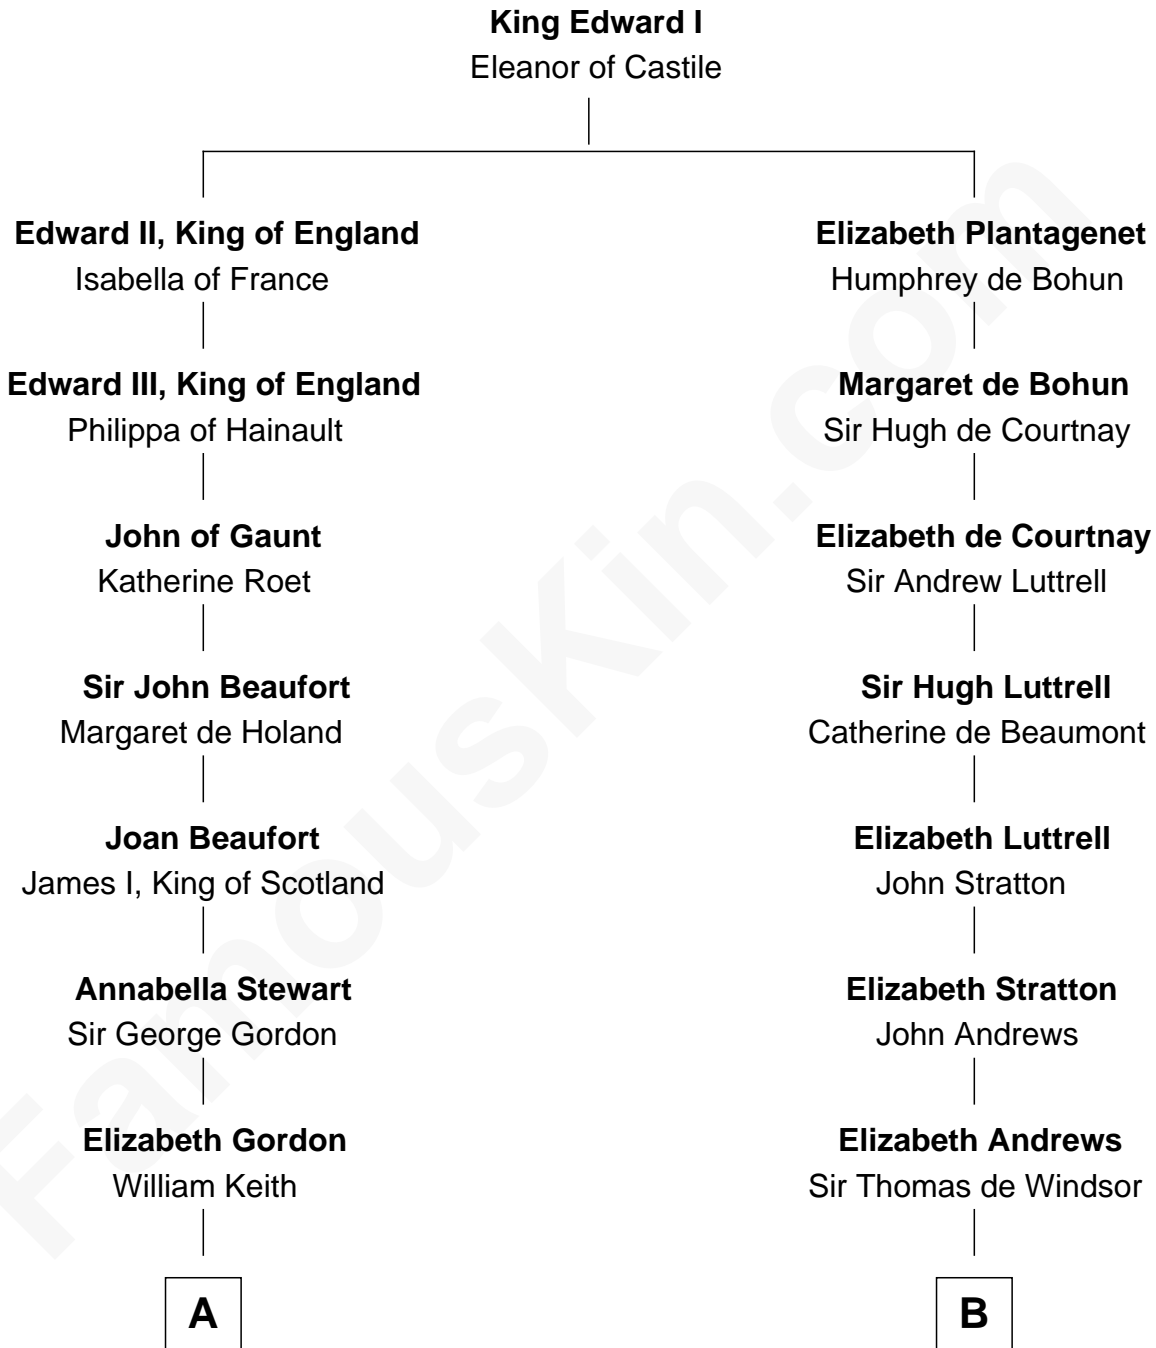

FamousKin.com

Relationship Chart of

Alan Turing

WWII Codebreaker of Nazi Enigma Machine

14th cousin 6 times removed of

Carter Braxton

Signer of the Declaration of Independence

C

—
Jean Stewart Fraser

John Robert Turing

—
Rev. John Robert Turing

Fanny Montague Boyd

—
Julius Matheson Turing

Ethel Sara Stoney

—
Alan Turing

WWII Codebreaker of Nazi Enigma Machine