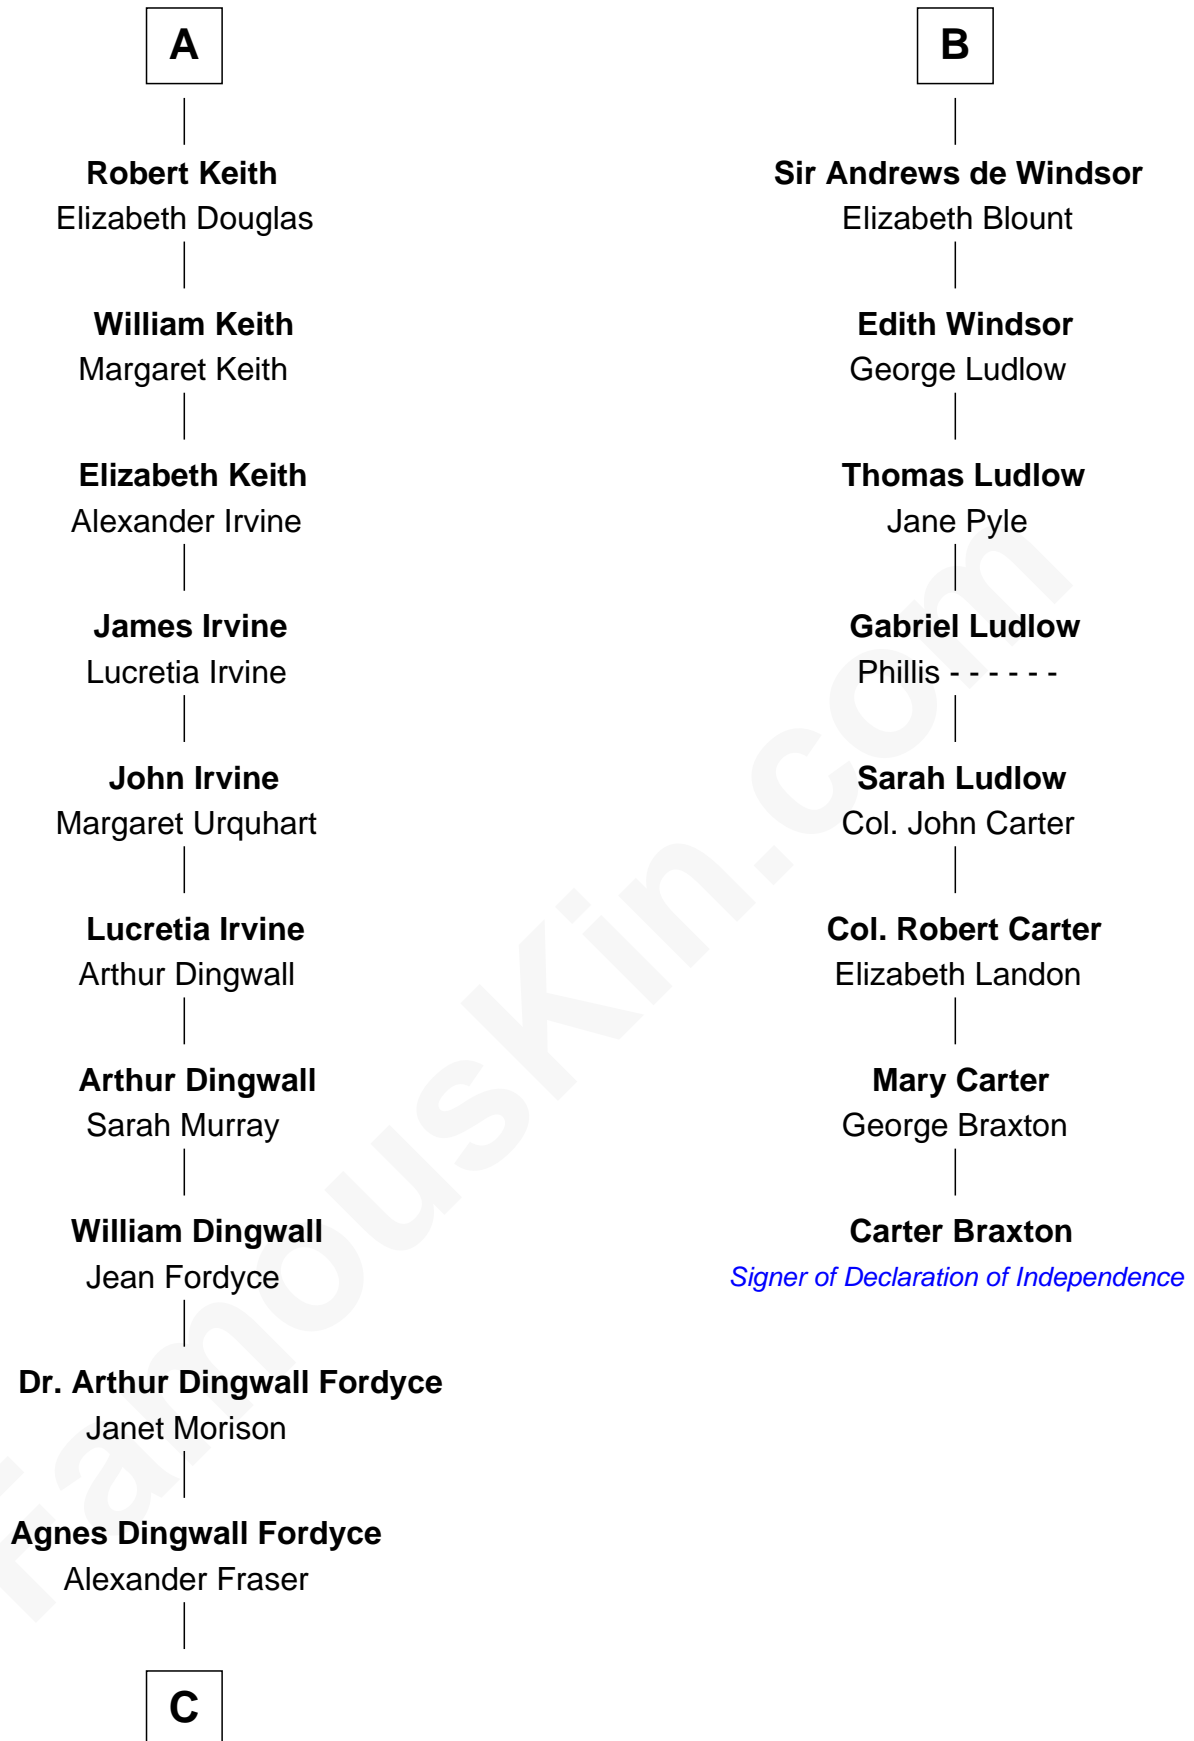

FamousKin.com

Relationship Chart of

Alan Turing

WWII Codebreaker of Nazi Enigma Machine

14th cousin 6 times removed of

Carter Braxton

Signer of the Declaration of Independence

C