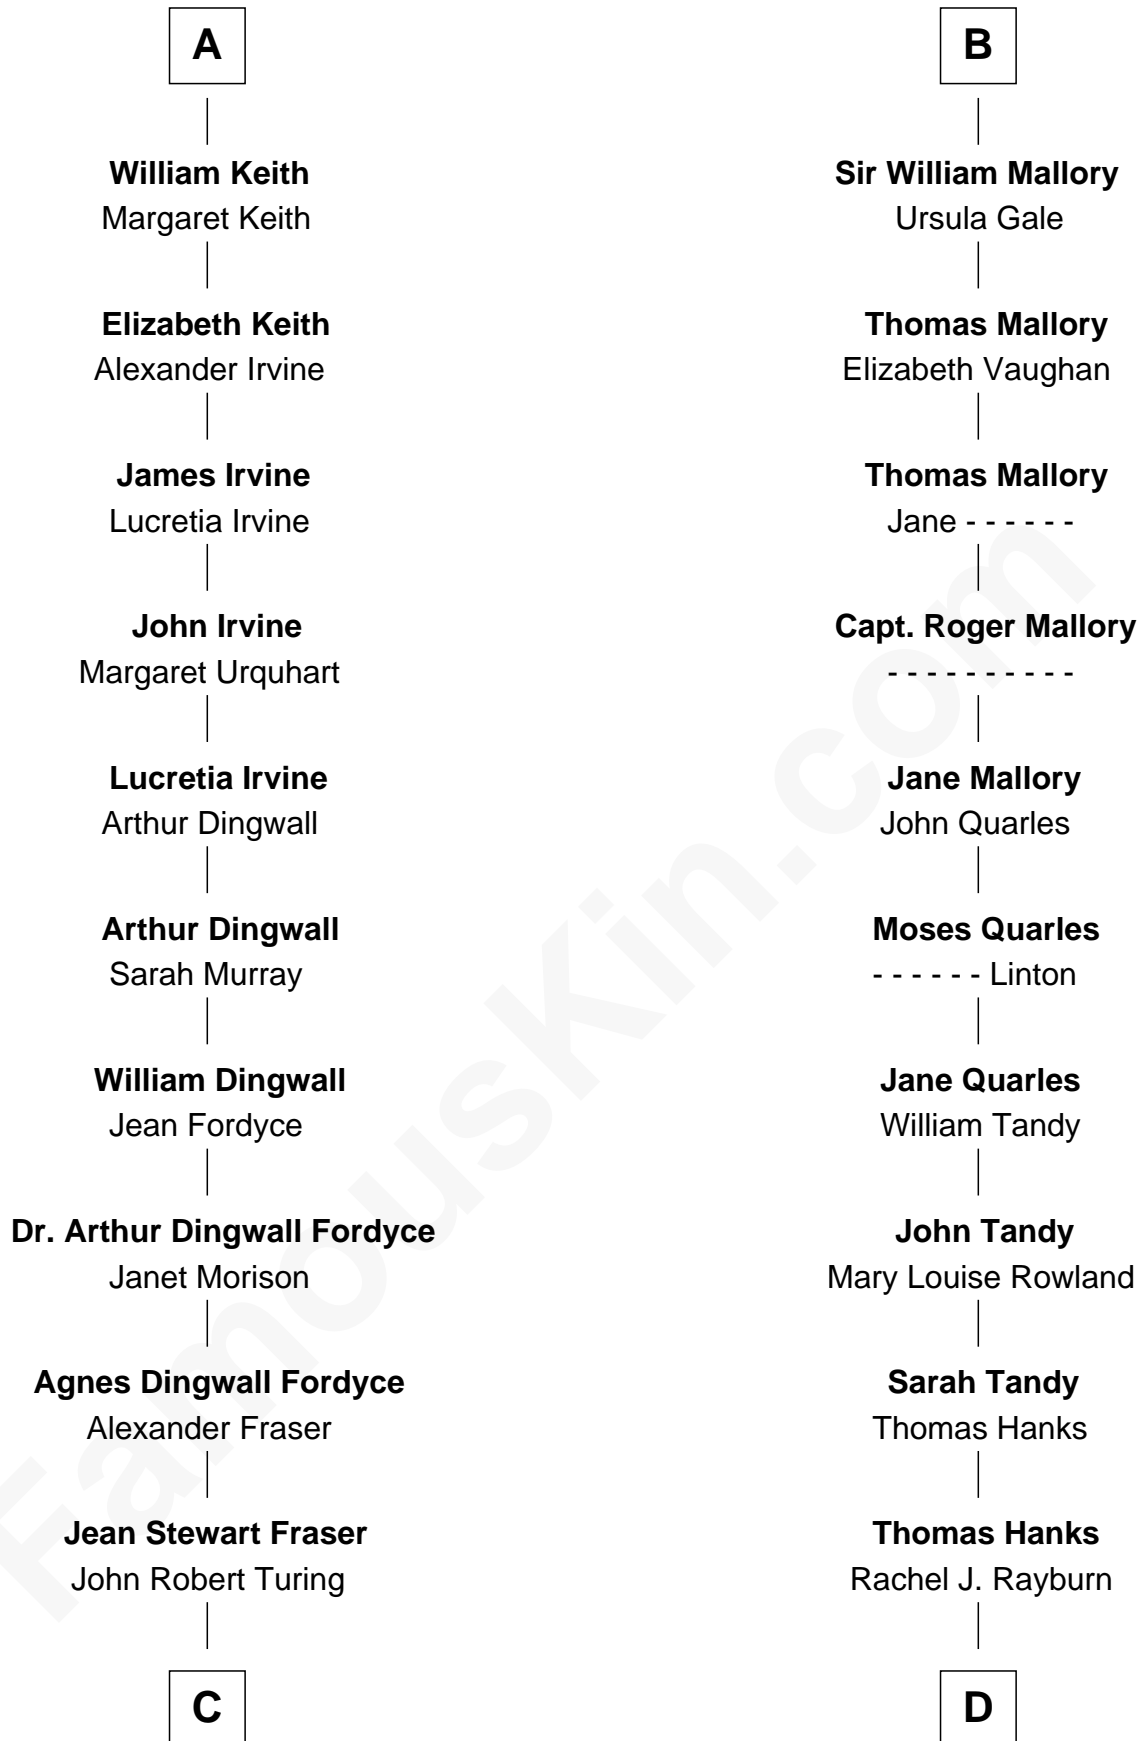

FamousKin.com

Relationship Chart of

Alan Turing

WWII Codebreaker of Nazi Enigma Machine

19th cousin 1 time removed of

Tom Hanks
Movie Actor

Edmund Fitzalan
Alice de Warenne

C