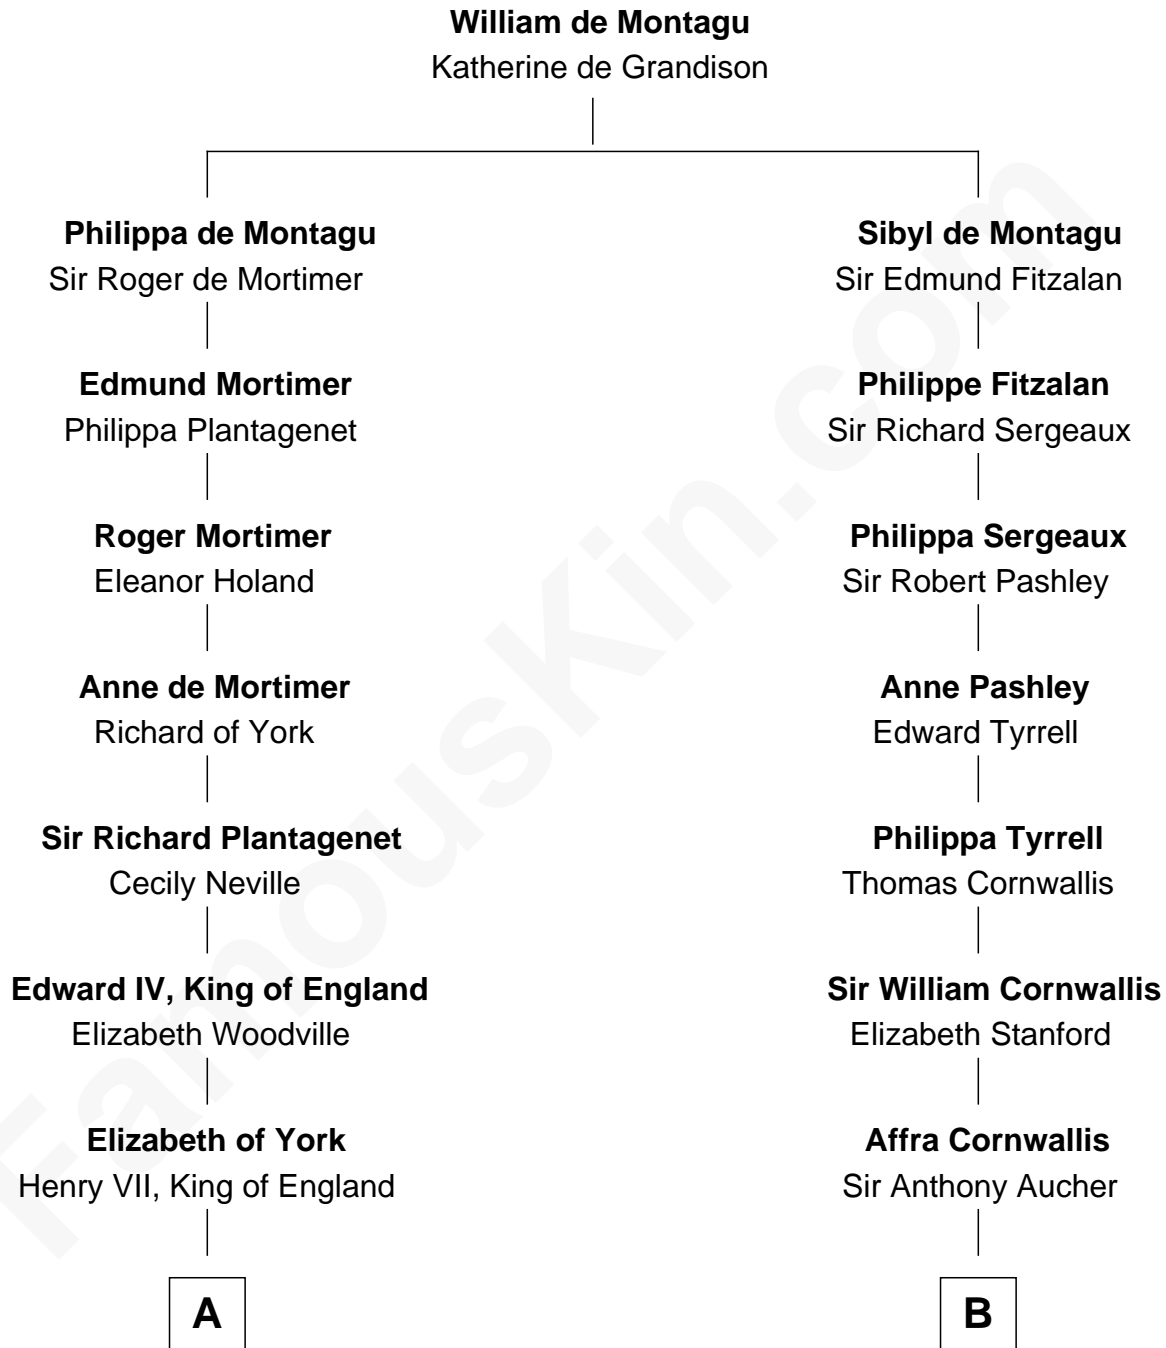

FamousKin.com

Relationship Chart of

Alan Turing

WWII Codebreaker of Nazi Enigma Machine

18th cousin 3 times removed of

Helen Keller

Author and Activist

C

John Turing
Margaret Tennant

John Robert Turing
Jean Stewart Fraser

Rev. John Robert Turing
Fanny Montague Boyd

Julius Matheson Turing
Ethel Sara Stoney

Alan Turing
WWII Codebreaker of Nazi Enigma Machine

D

Arthur Henley Keller
Kate Adams

Helen Keller
Author and Activist

FamousKin.com