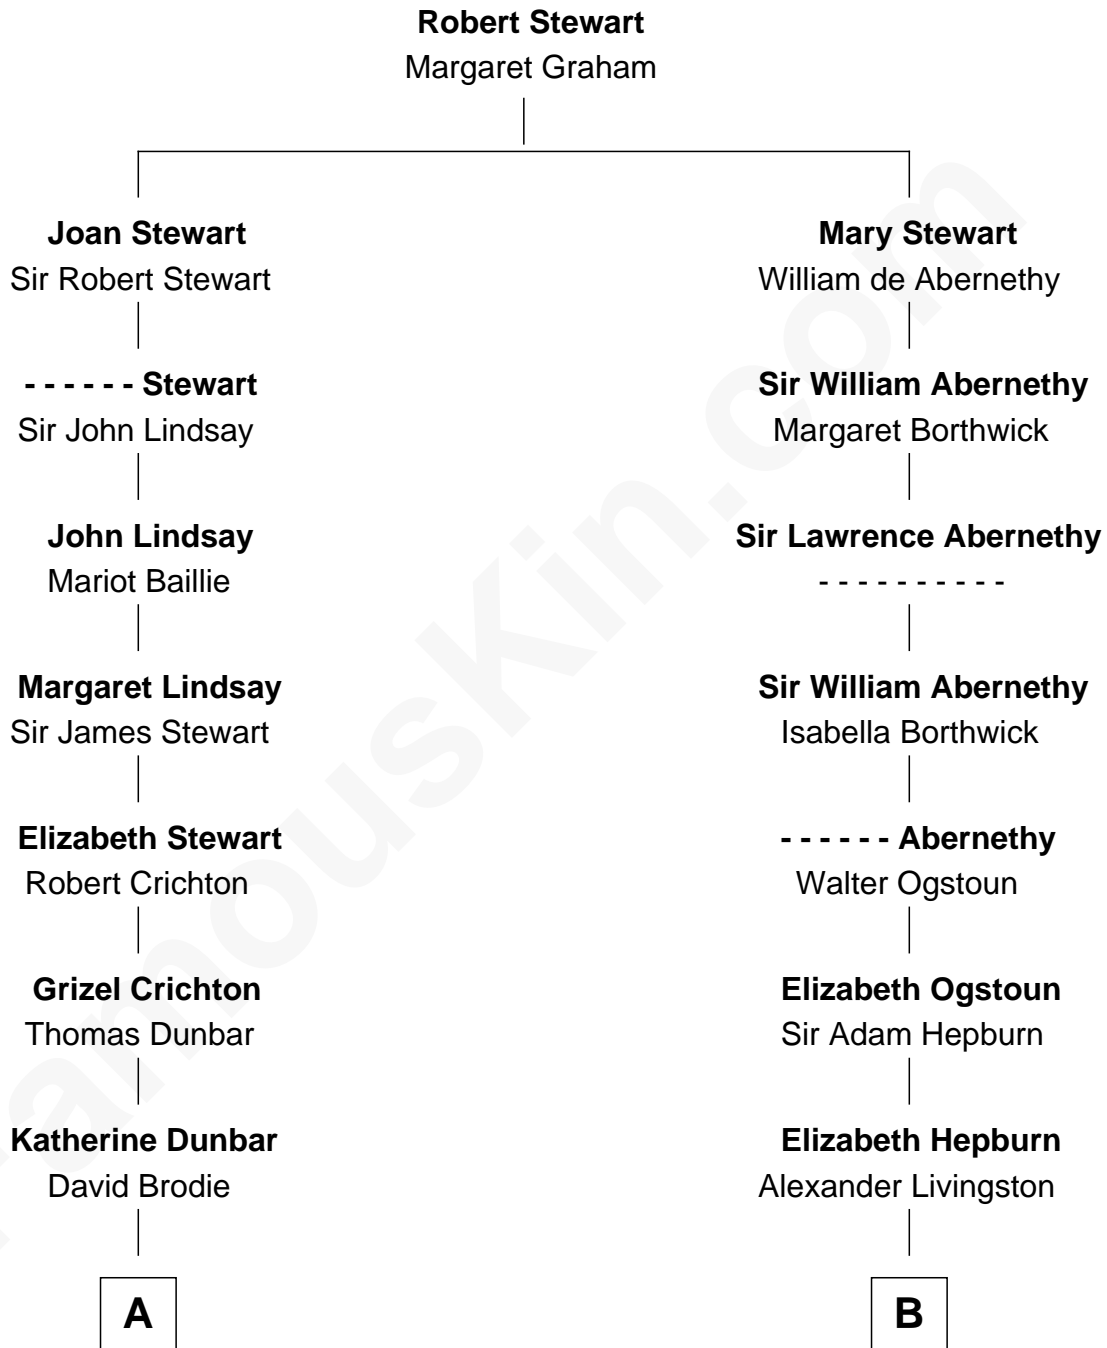

FamousKin.com

Relationship Chart of

Alan Turing

WWII Codebreaker of Nazi Enigma Machine

13th cousin 3 times removed of

Philip Livingston

Signer of the Declaration of Independence

A