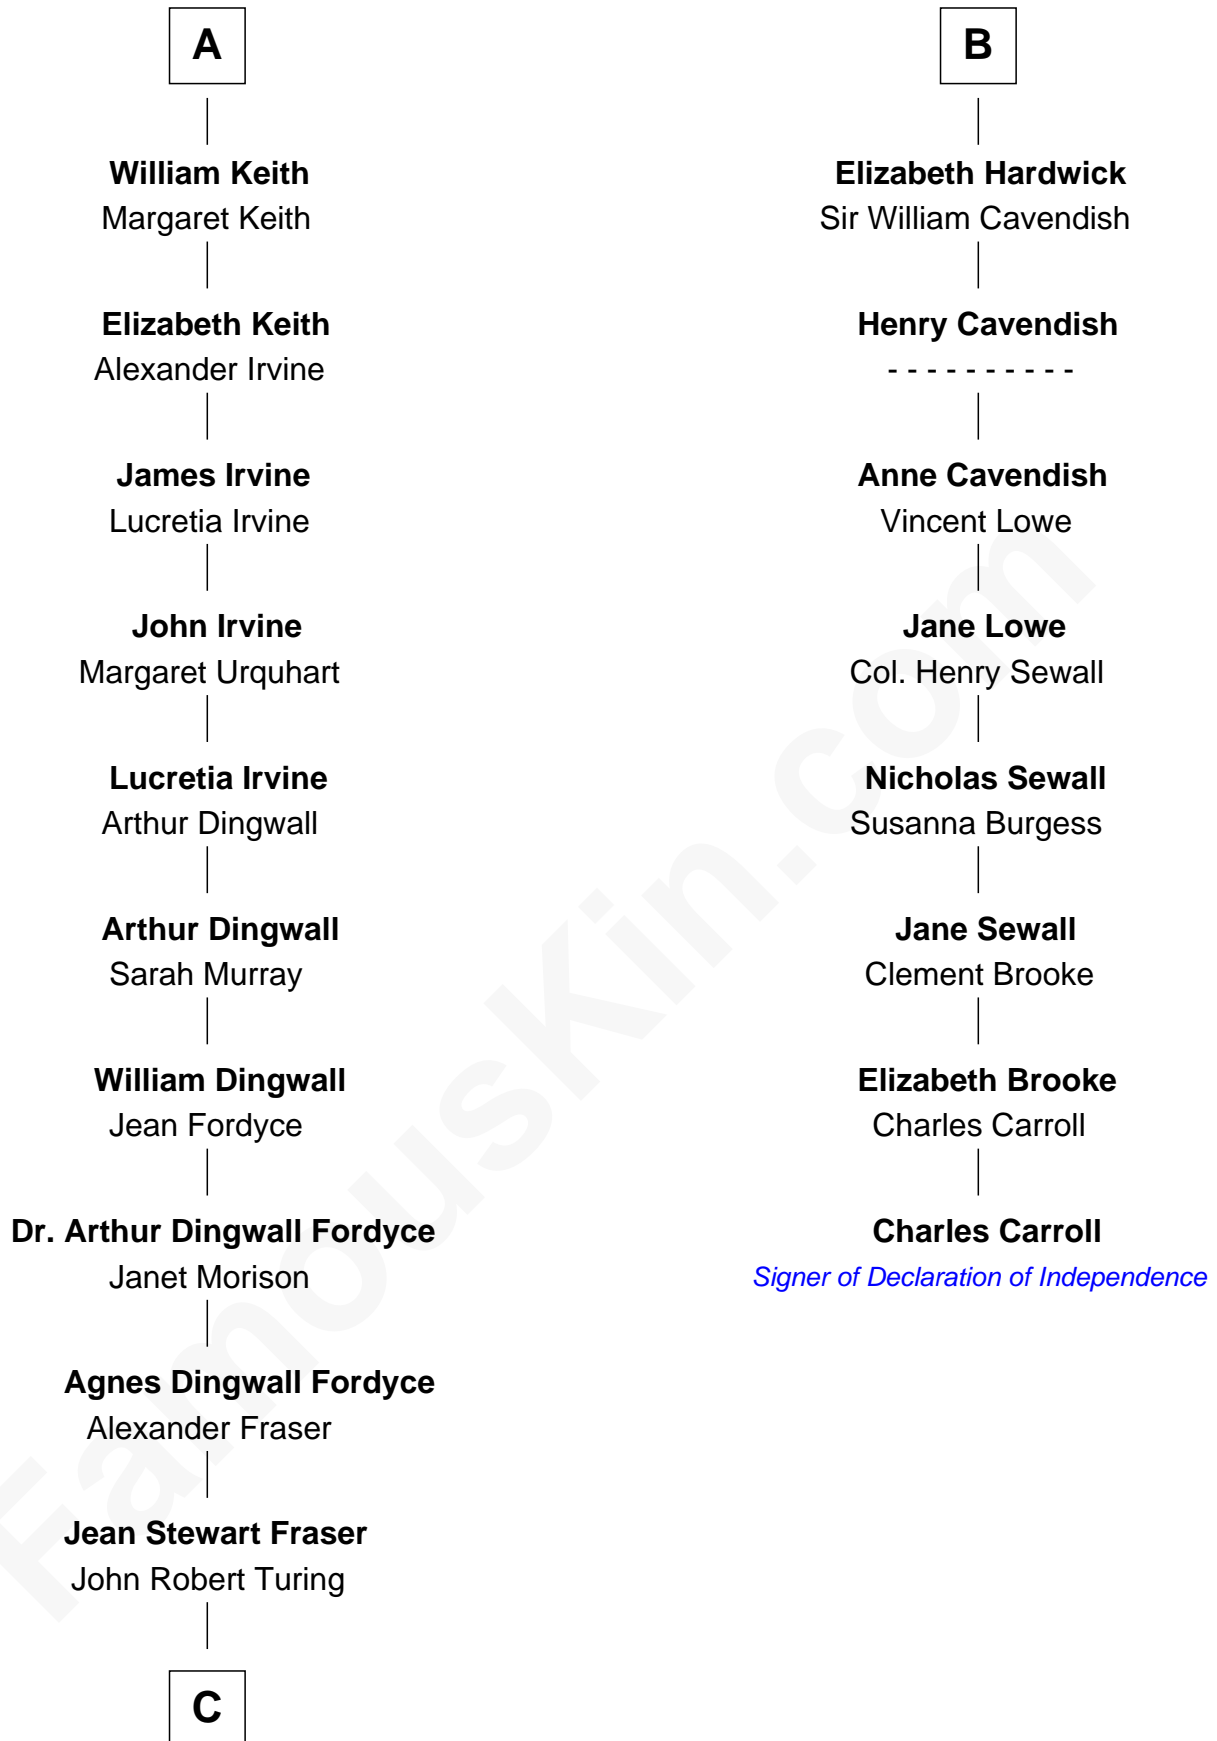

FamousKin.com

Relationship Chart of

Alan Turing

WWII Codebreaker of Nazi Enigma Machine

14th cousin 5 times removed of

Charles Carroll

Signer of the Declaration of Independence

Edmund Fitzalan

Alice de Warenne

C

—
Rev. John Robert Turing

Fanny Montague Boyd

—
Julius Matheson Turing

Ethel Sara Stoney

—
Alan Turing

WWII Codebreaker of Nazi Enigma Machine