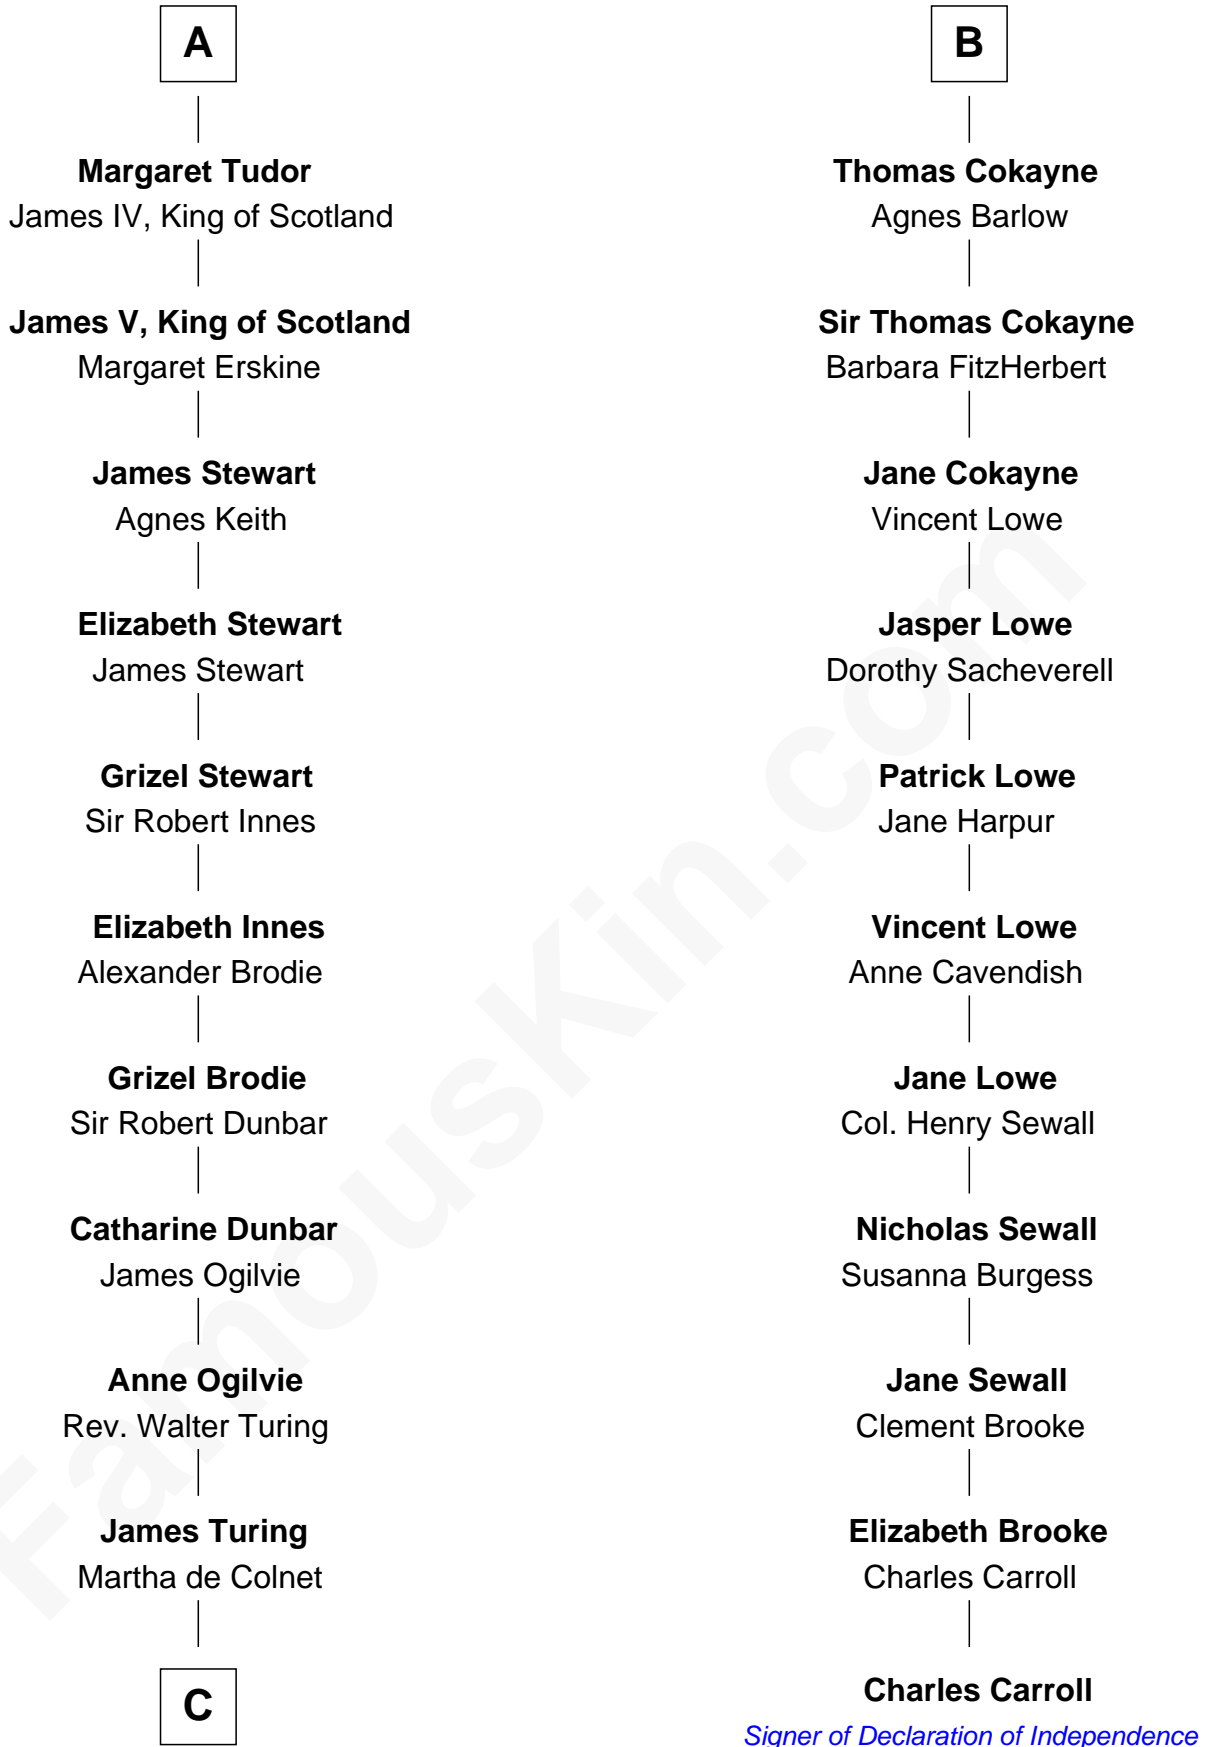

FamousKin.com

Relationship Chart of

Alan Turing

WWII Codebreaker of Nazi Enigma Machine

17th cousin 4 times removed of

Charles Carroll

Signer of the Declaration of Independence

C