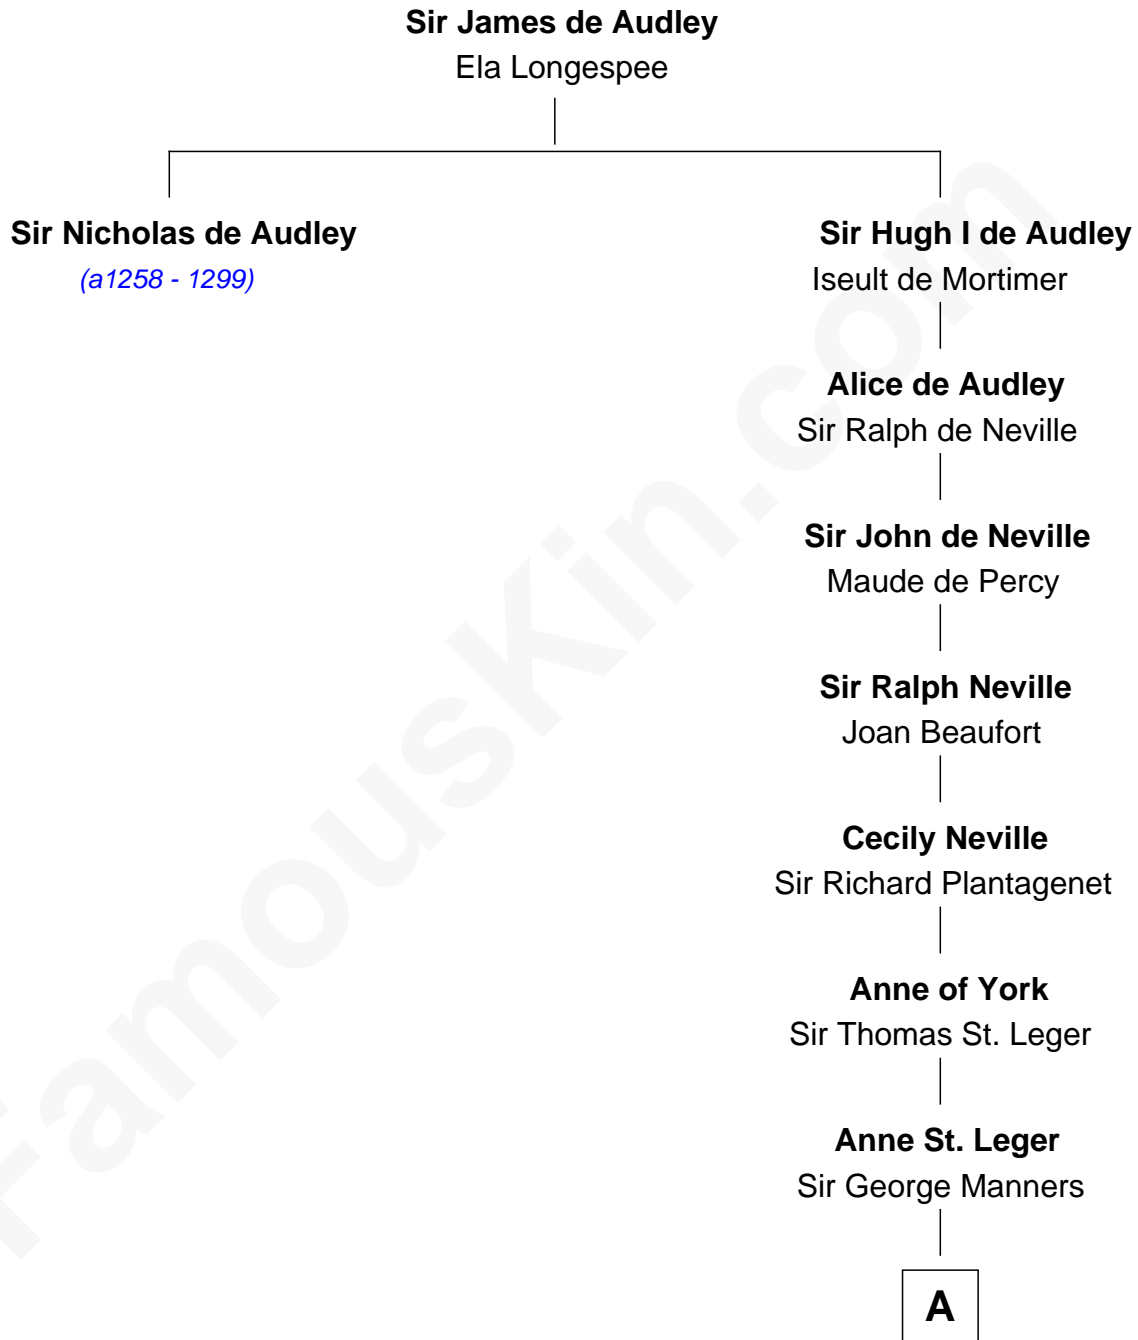

FamousKin.com Relationship Chart of

Nicholas de Audley

(a1258 - 1299)

17th great-granduncle of

Sir Winston Churchill

Prime Minister of the United Kingdom

A

Thomas Manners

Eleanor Paston

Elizabeth Manners

Sir John Savage

Eleanor Savage

Sir Henry Bagenal

Anne Bagenal

Lewis Bayly

Nicholas Bayly