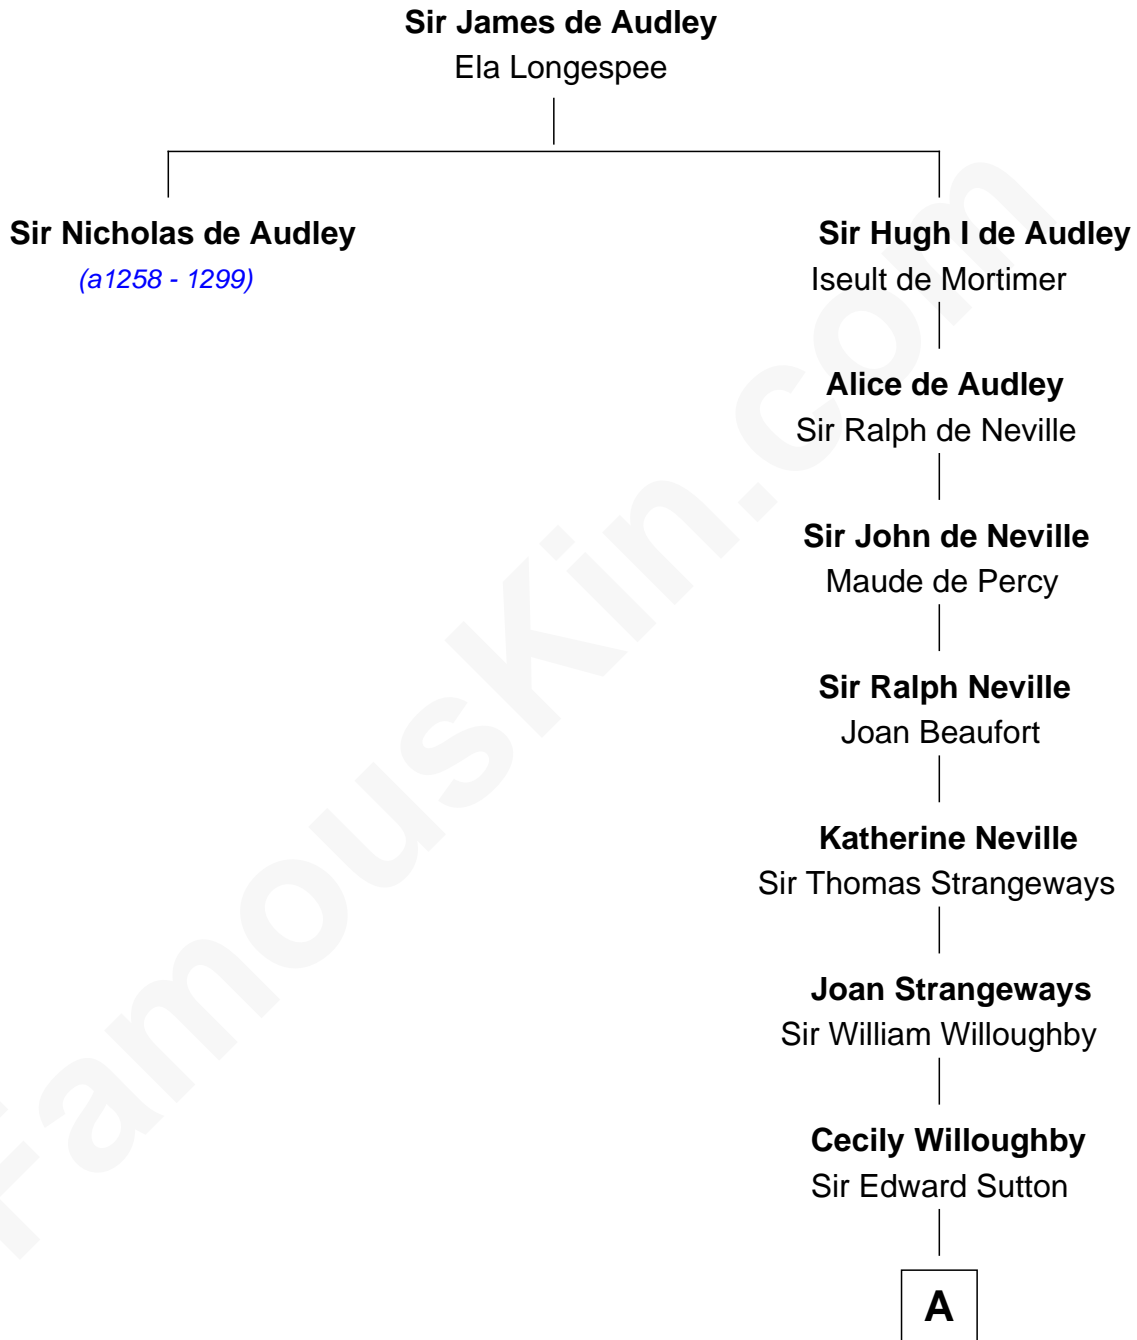

# FamousKin.com Relationship Chart of

**Nicholas de Audley**

(a1258 - 1299)

19th great-granduncle of

**Herbert Hoover**

31st U.S. President

**A**

**Sir John Sutton**

Cecily Grey

**Sir Henry Dudley**

----- Ashton

Probable

**Roger Dudley**

Susanna Thorne

**Gov. Thomas Dudley**

Dorothy York

**Anne Dudley**

Gov. Simon Bradstreet

**Dudley Bradstreet**

Anne Wood

**Margaret Bradstreet**

Job Tyler

**Hannah Tyler**

John Spofford