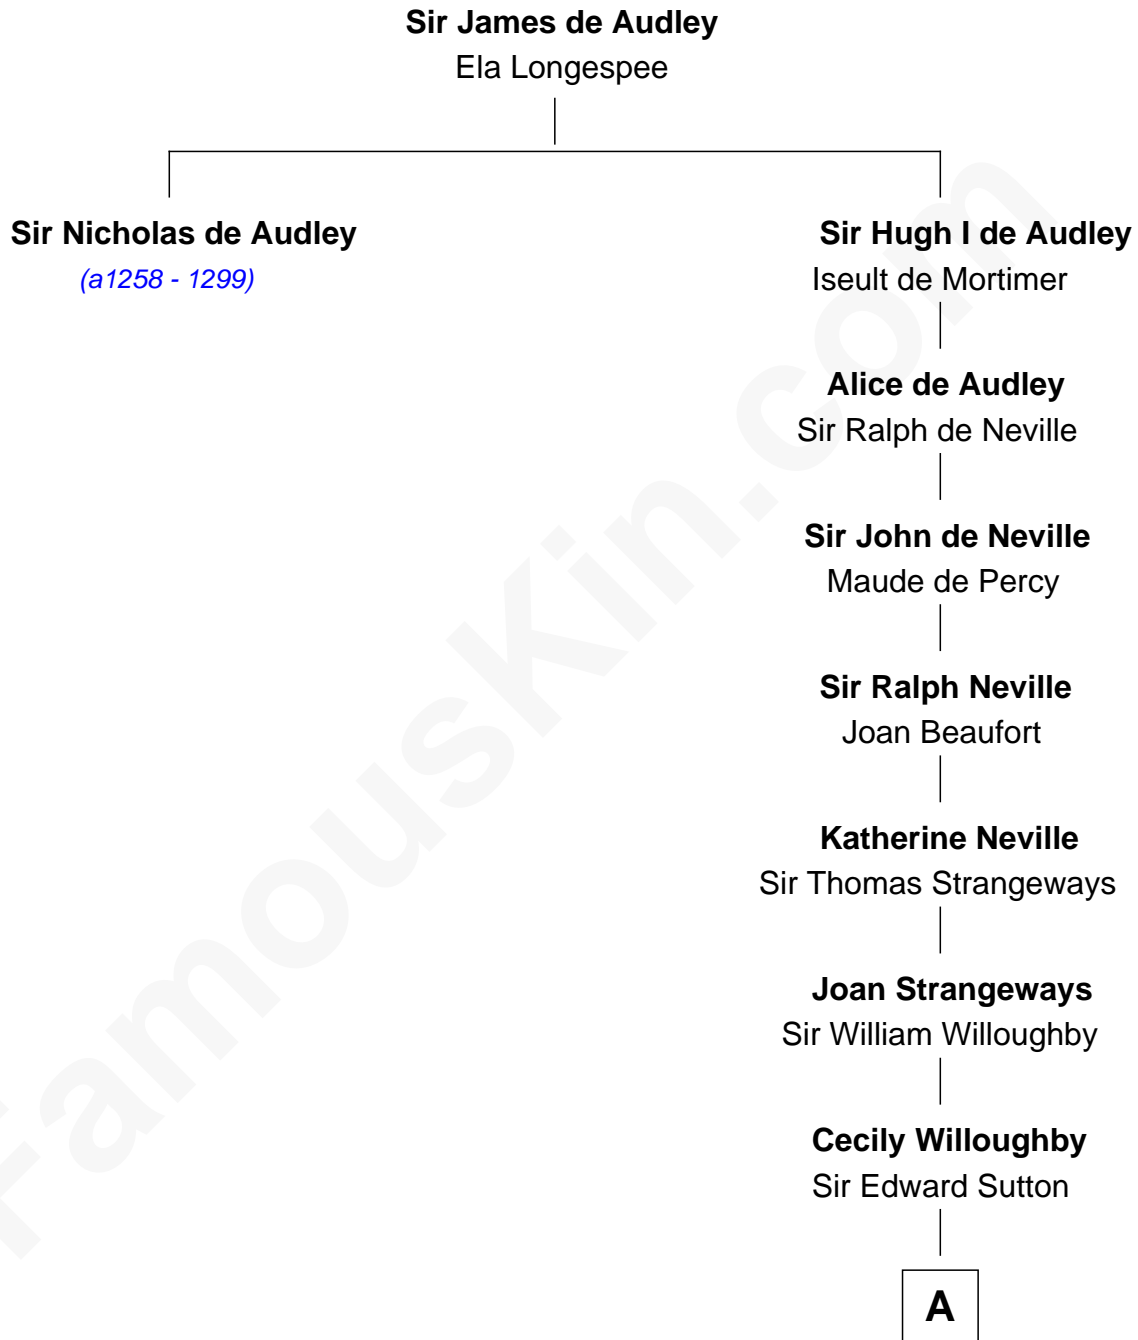

FamousKin.com Relationship Chart of

Nicholas de Audley

(a1258 - 1299)

13th great-granduncle of

John Langdon

Signer of the U.S. Constitution

A

Sir John Sutton

Cecily Grey

Sir Henry Dudley

----- Ashton

| Probable

Roger Dudley

Susanna Thorne

Gov. Thomas Dudley

Dorothy York