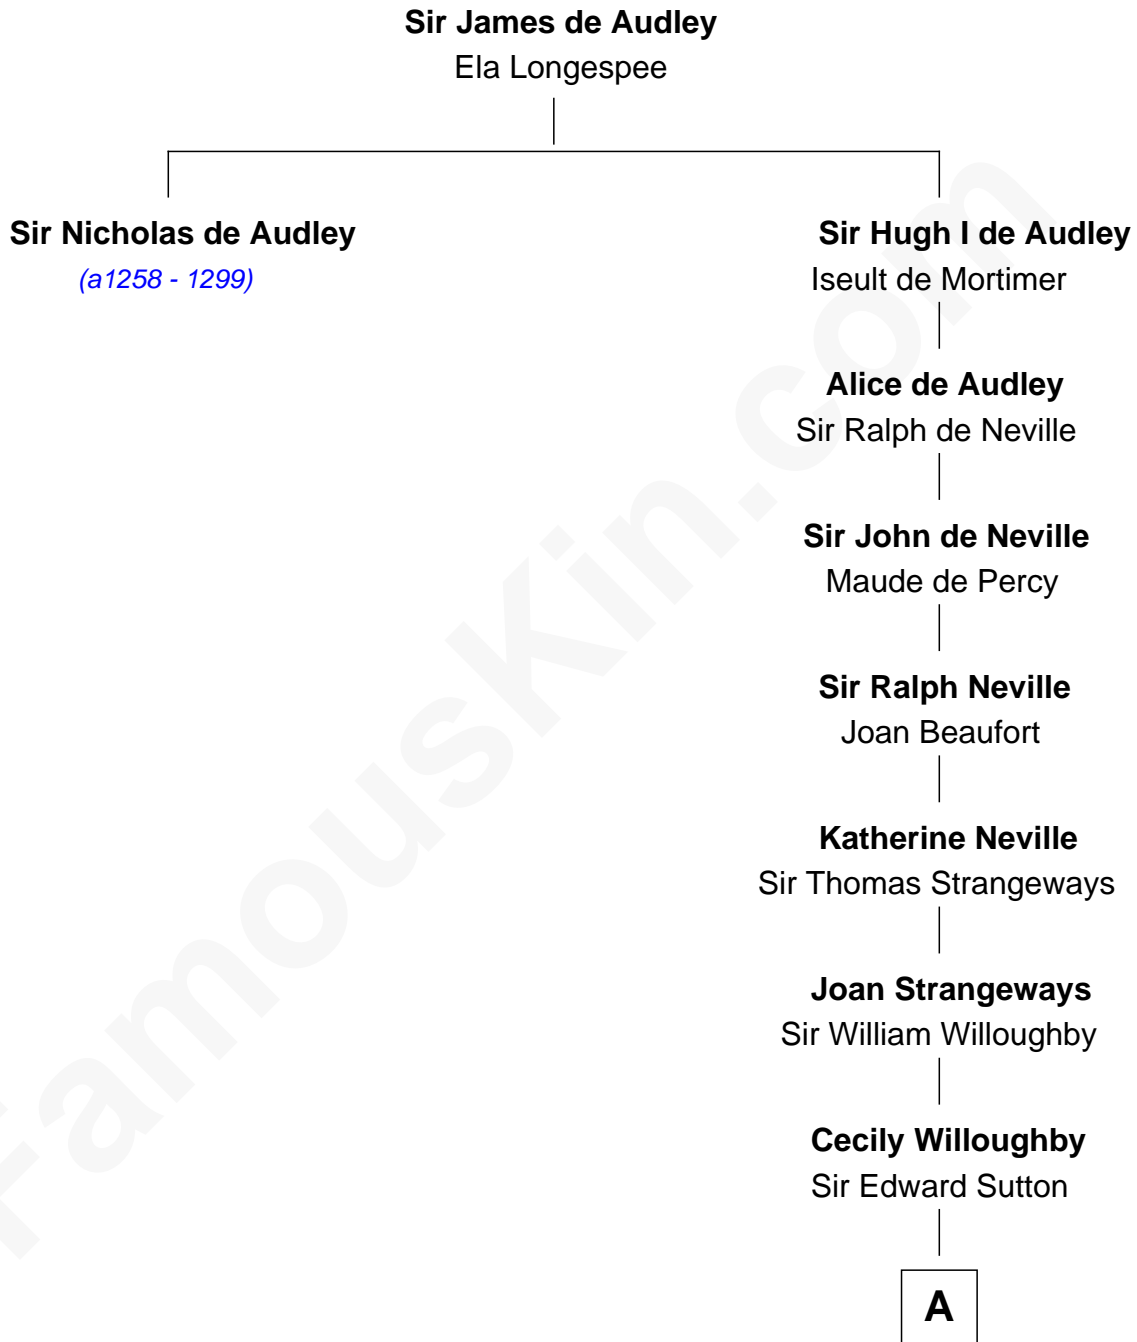

# FamousKin.com Relationship Chart of

**Nicholas de Audley**

(a1258 - 1299)

17th great-granduncle of

**Louis Auchincloss**

*Author*

**A**

**Sir John Sutton**

Cecily Grey

**Sir Henry Dudley**

----- Ashton

*Probable*

**Roger Dudley**

Susanna Thorne

**Gov. Thomas Dudley**

Katherine Deighton

**Gov. Joseph Dudley**

Rebecca Tyng

**Anne Dudley**

John Winthrop

**Rebecca Winthrop**

Gen. Gurdon Saltonstall

**Sarah Saltonstall**

Daniel Buck