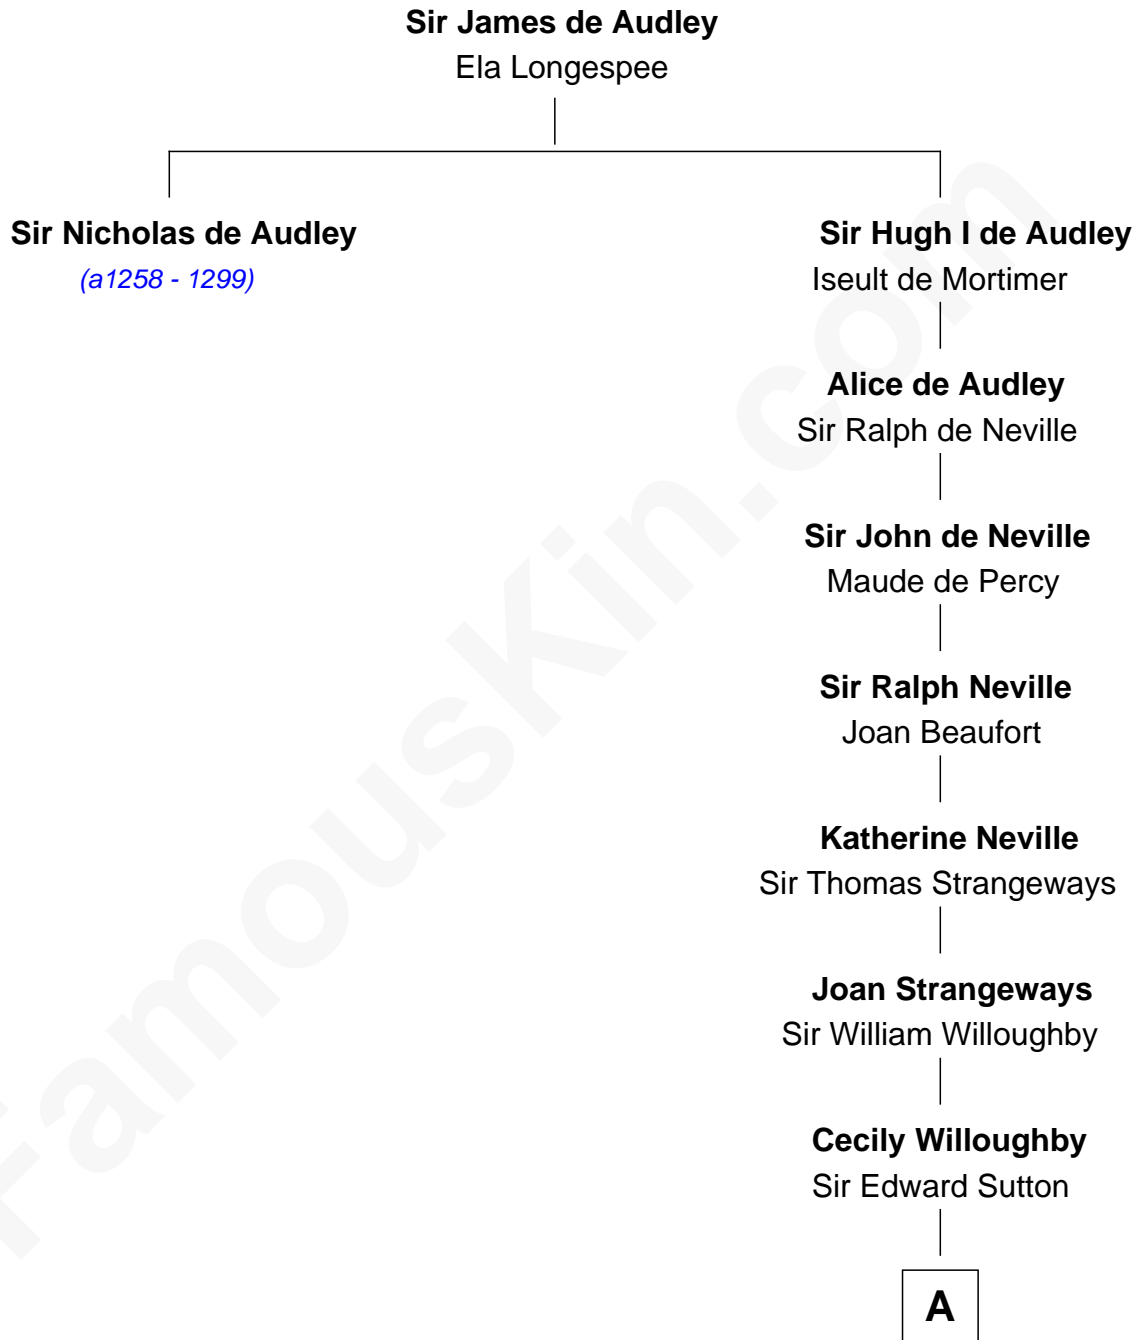

FamousKin.com Relationship Chart of

Nicholas de Audley

(a1258 - 1299)

18th great-granduncle of

Alan Shepard

Mercury and Apollo Astronaut

A

Sir John Sutton

Cecily Grey

Sir Henry Dudley

----- Ashton

Probable

Roger Dudley

Susanna Thorne

Gov. Thomas Dudley

Dorothy York