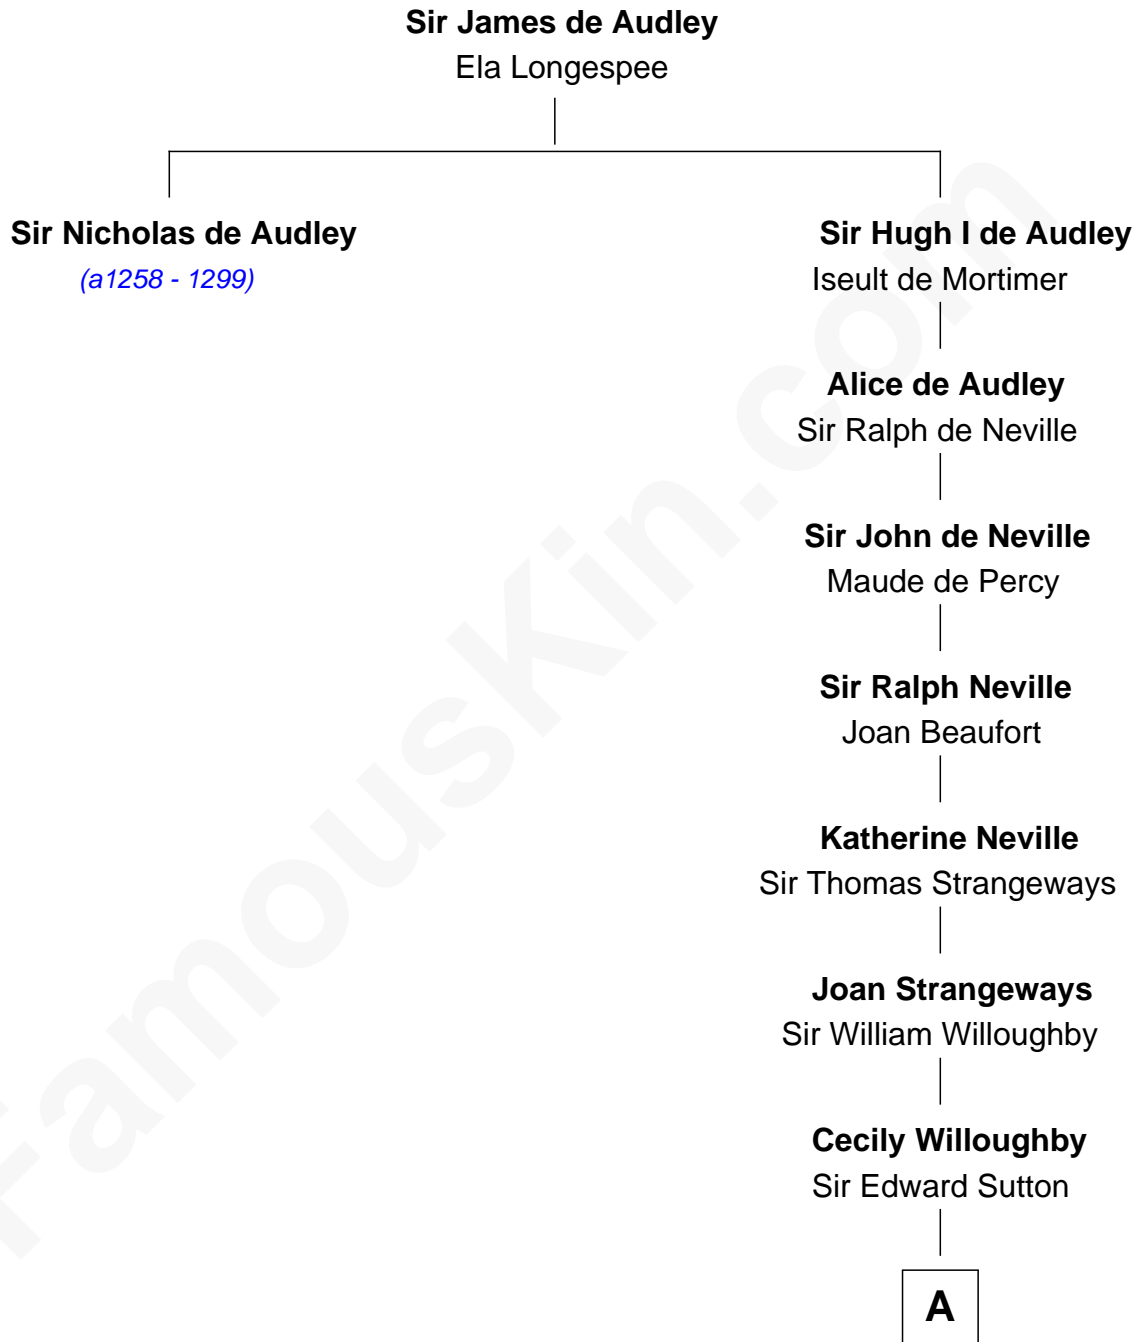

FamousKin.com Relationship Chart of

Nicholas de Audley

(a1258 - 1299)

16th great-granduncle of

William Marsh Rice

Founder of Rice University

A

Sir John Sutton

Cecily Grey

Sir Henry Dudley

----- Ashton

Probable

Roger Dudley

Susanna Thorne

Gov. Thomas Dudley

Dorothy York