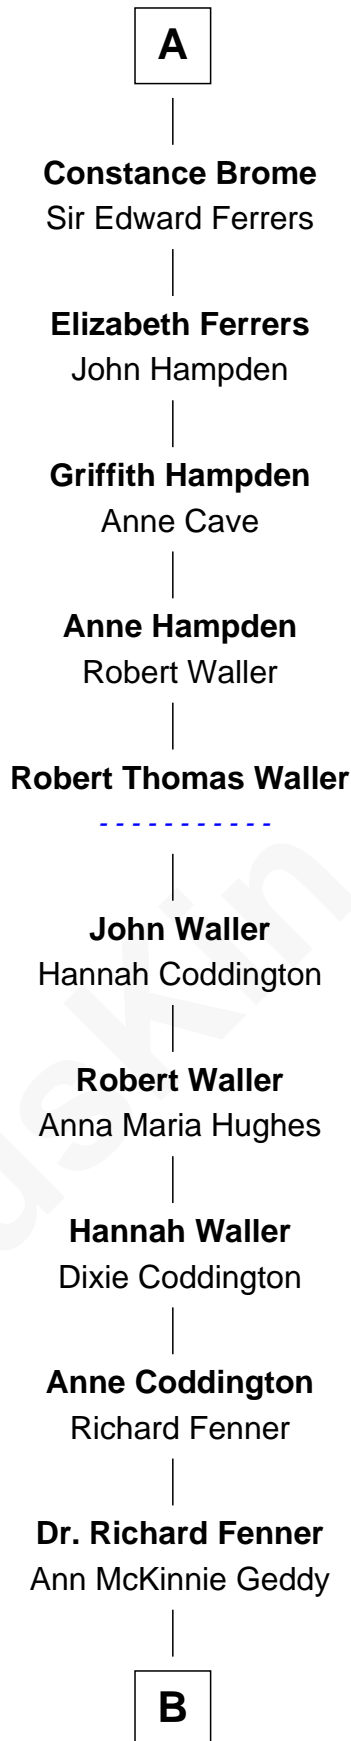

FamousKin.com Relationship Chart of

Nicholas de Audley

(a1258 - 1299)

20th Great-grandfather of

John McCain

U.S. Senator from Arizona

Sir Nicholas de Audley

Katherine Giffard

Sir Ralph Shirley

Joan Basset

Beatrice Shirley

John Brome

Nicholas Brome

Elizabeth Arundell

A

B

—
Eliza Geddy Fenner

James Vaulx

—
James Junius Vaulx

Margaret Garside

—
Katherine Davey Vaulx

Adm. John Sidney McCain

—
Adm. John Sidney McCain

Roberta Wright