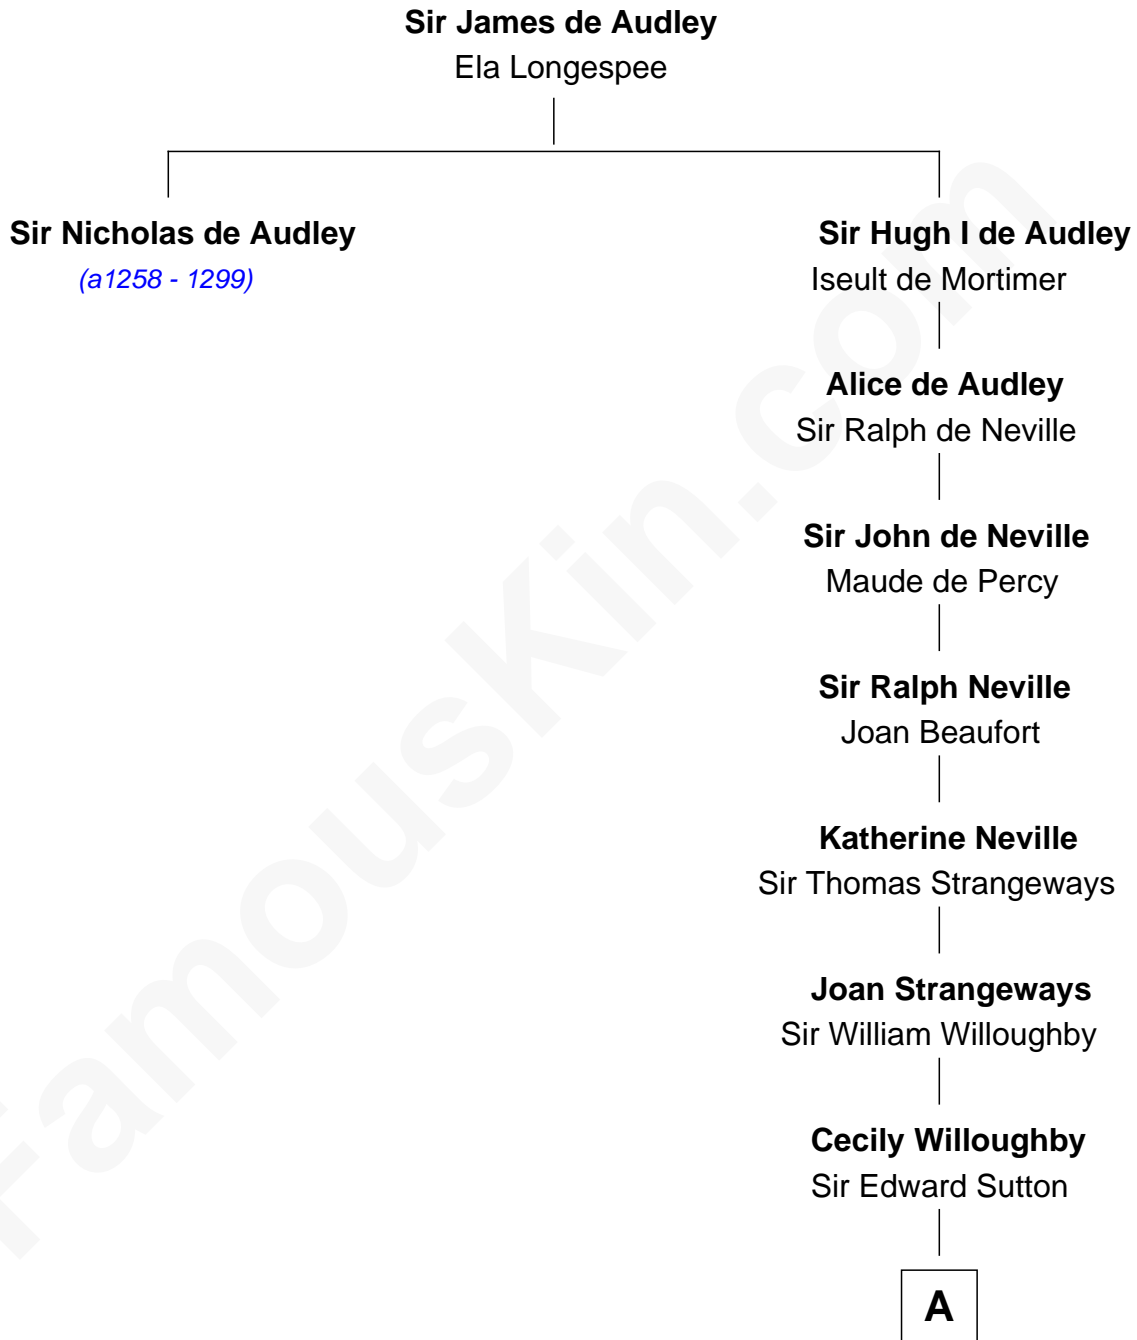

# FamousKin.com Relationship Chart of

**Nicholas de Audley**

(a1258 - 1299)

16th great-granduncle of

**Oliver Wendell Holmes, Jr.**

*U.S. Supreme Court Justice*

**A**

**Sir John Sutton**

Cecily Grey

**Sir Henry Dudley**

----- Ashton

Probable

**Roger Dudley**

Susanna Thorne

**Gov. Thomas Dudley**

Dorothy York

**Anne Dudley**

Gov. Simon Bradstreet

**Samuel Bradstreet**

Mercy Tyng

**Mercy Bradstreet**

Dr. James Oliver

**Sarah Oliver**

Jacob Wendell