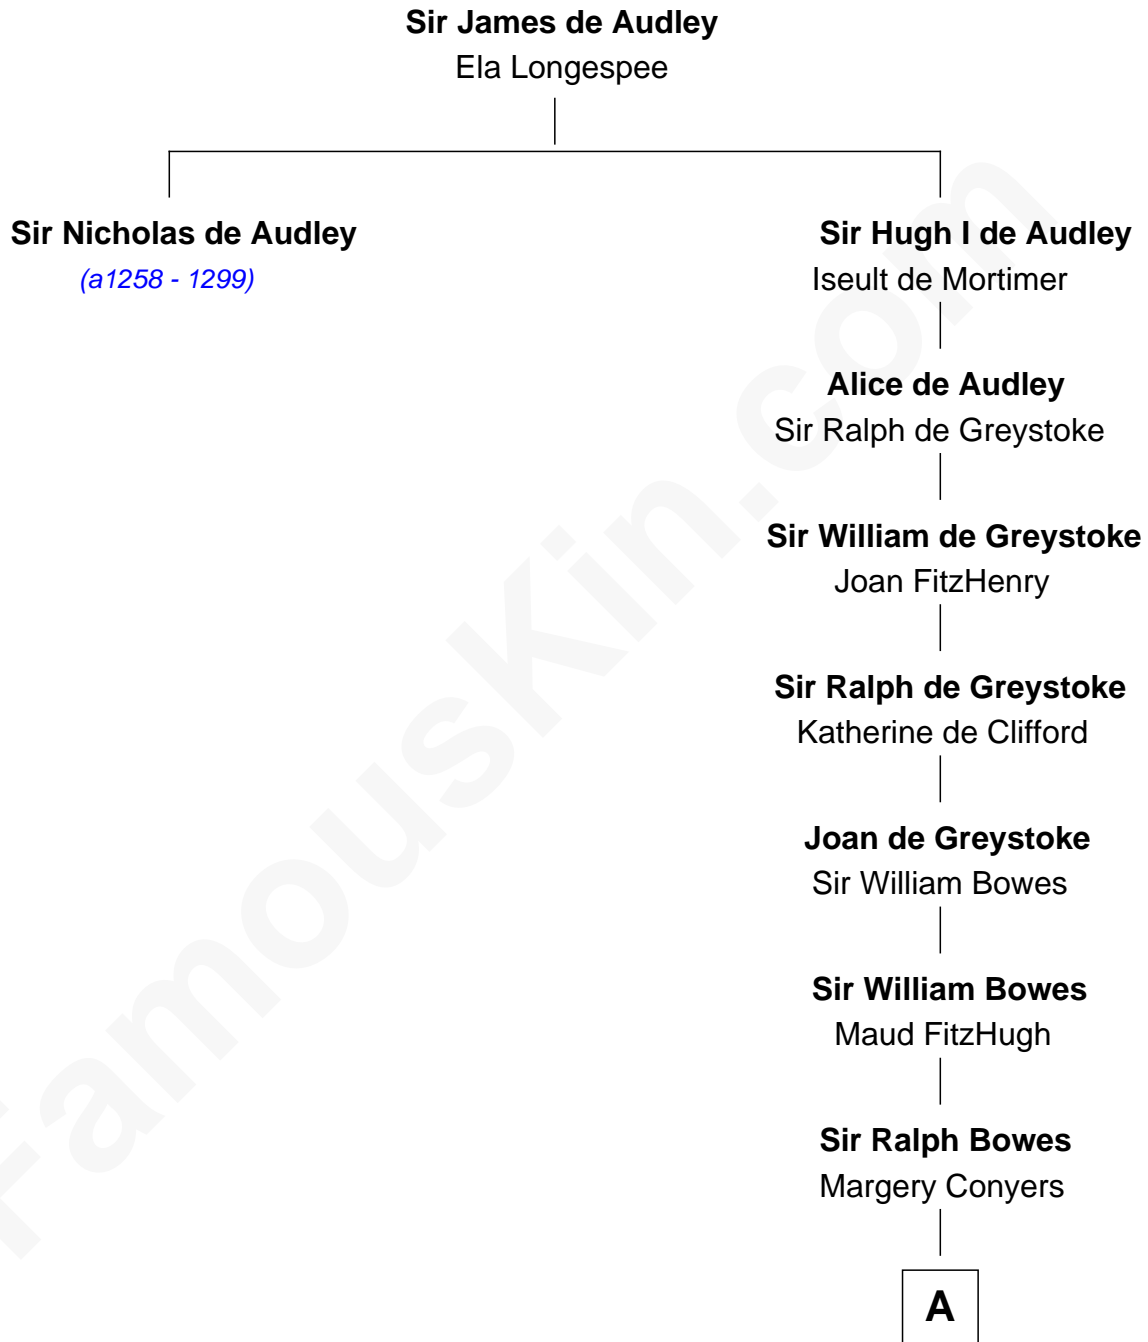

FamousKin.com Relationship Chart of

Nicholas de Audley

(a1258 - 1299)

17th great-granduncle of

Queen Elizabeth II

Queen of the United Kingdom

A

Richard Bowes

Elizabeth Aske

Sir George Bowes

Jane Talbot

Thomas Bowes

Anne Warcop

Thomas Bowes

Anne Maxton

Sir William Bowes