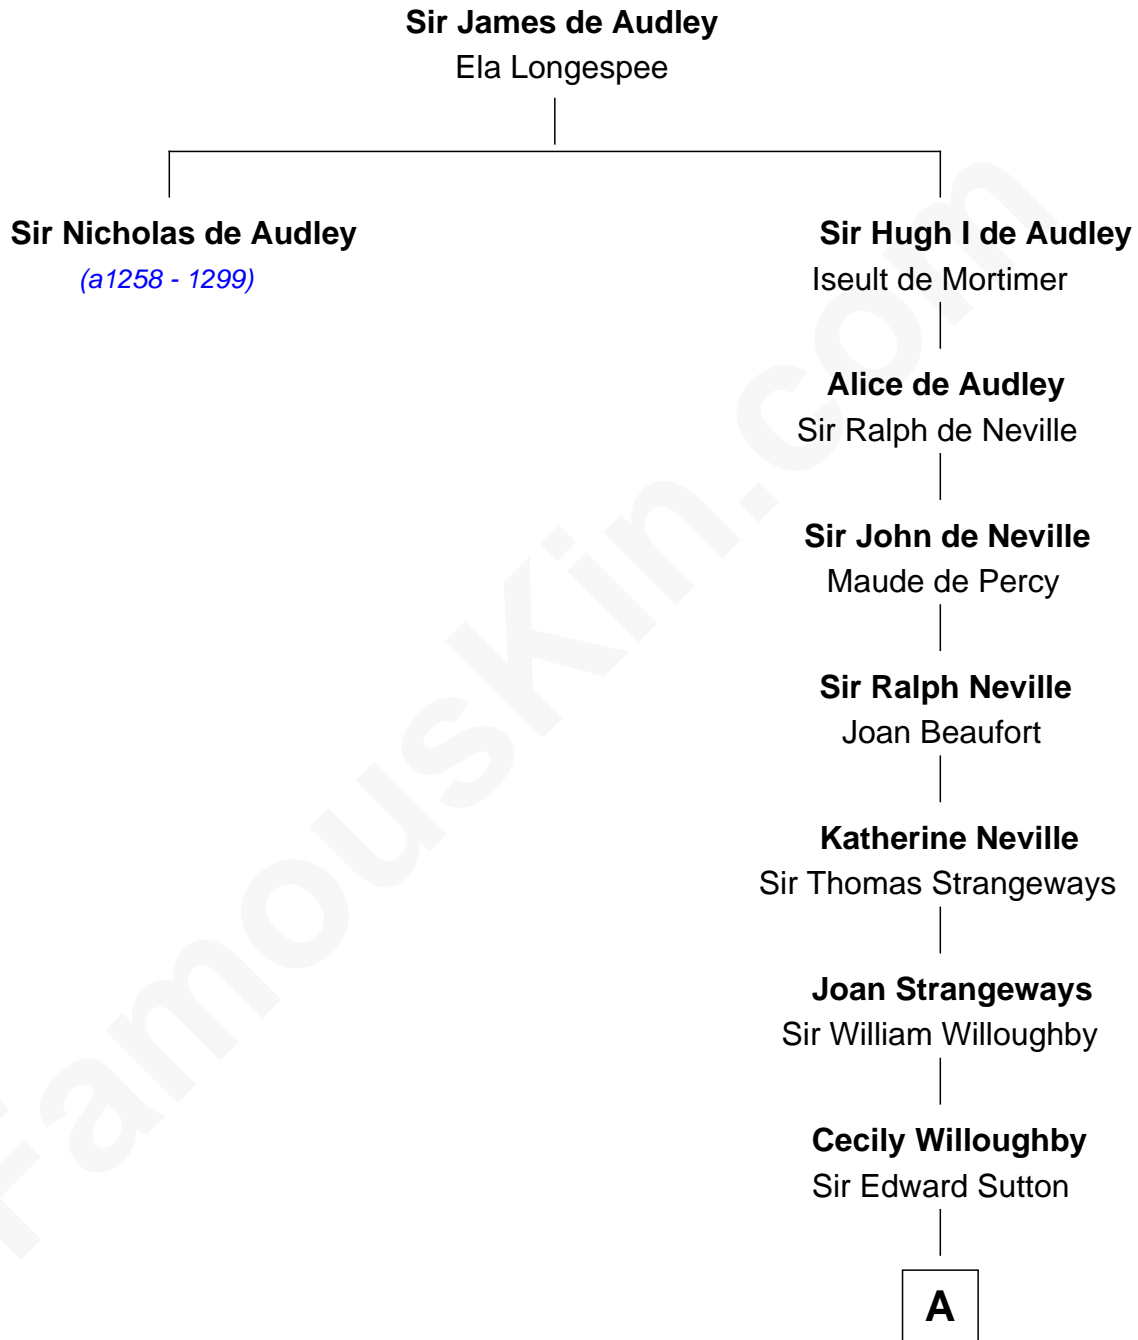

FamousKin.com Relationship Chart of

Nicholas de Audley
(a1258 - 1299)

19th great-granduncle of

J. K. Simmons
TV and Movie Actor

A

Sir John Sutton

Cecily Grey

Sir Henry Dudley

----- Ashton

Probable

Roger Dudley

Susanna Thorne

Gov. Thomas Dudley

Dorothy York

Anne Dudley

Gov. Simon Bradstreet