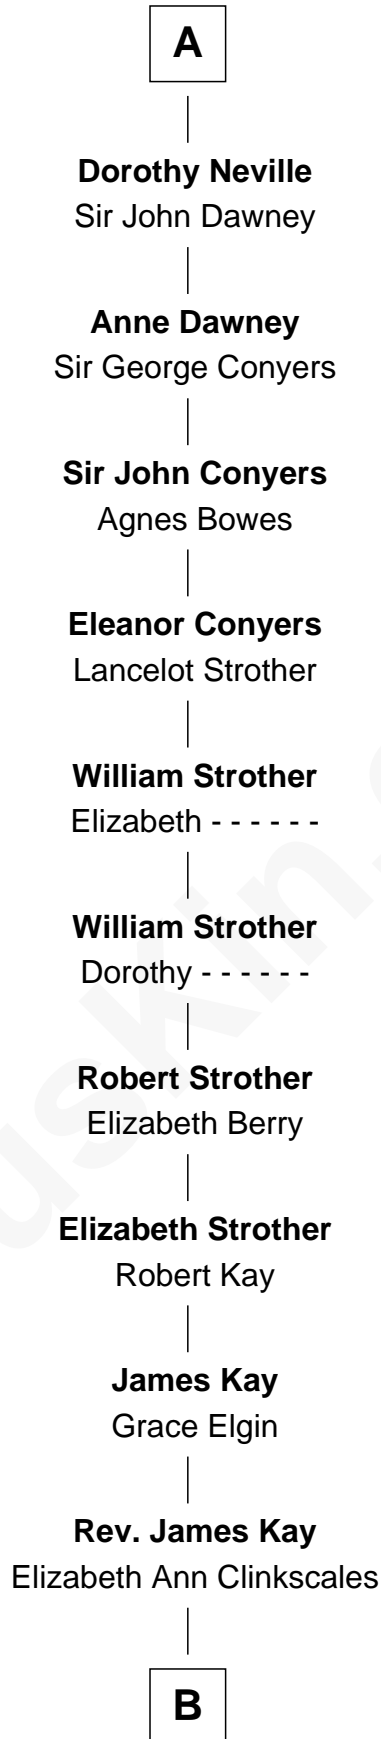

FamousKin.com Relationship Chart of

James de Audley

(c1220 - c1272)

20th Great-grandfather of

Jimmy Carter

39th U.S. President

Sir James de Audley

Ela Longespee

Sir Hugh I de Audley

Iseult de Mortimer

Alice de Audley

Sir Ralph de Neville

Sir John de Neville

Maude de Percy

Sir Ralph Neville

Joan Beaufort

George Neville

Elizabeth Beauchamp

Sir Henry Neville

Joan Bouchier

Sir Richard Neville

Anne Stafford

A

B

—
Mary Kay
John Pratt

—
James E. Pratt
Sophronia C. Cowan

—
Nina Pratt
William Archibald Carter

—
Earl Carter
Lillian Gordy

—
Jimmy Carter
39th U.S. President

FamousKin.com