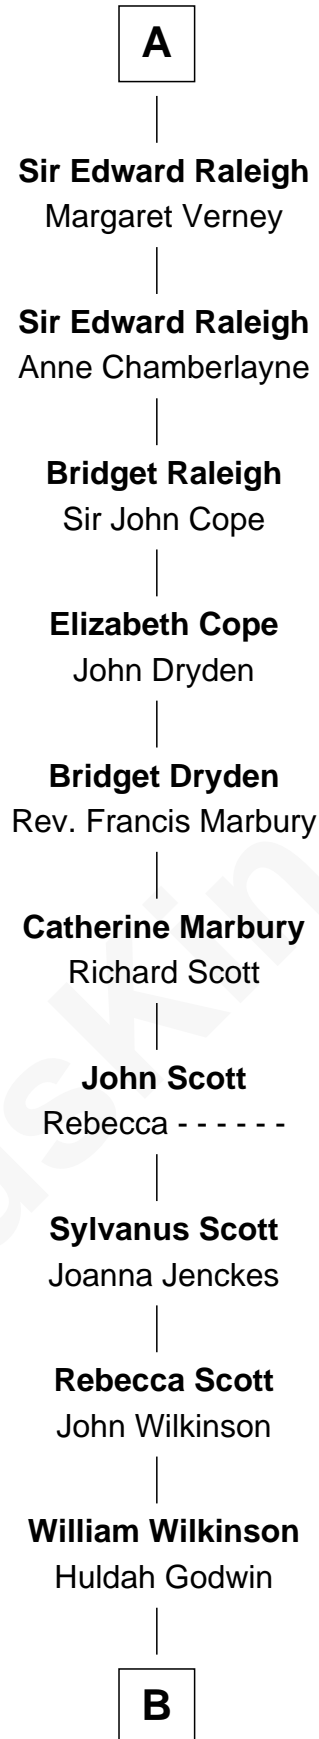

# FamousKin.com Relationship Chart of

**James de Audley**

(c1220 - c1272)

24th Great-grandfather of

**Britney Spears**

*Singer, Entertainer*

**Sir James de Audley**

Ela Longespee

**Sir Hugh I de Audley**

Iseult de Mortimer

**Hugh de Audley**

Margaret de Clare

**Margaret de Audley**

Ralph de Stafford

**Elizabeth de Stafford**

John de Ferrers

**Robert de Ferrers**

Margaret Despencer

**Phillippa Ferrers**

Sir Thomas Greene

**Elizabeth Greene**

William Raleigh

**A**

**B**

**William Wilkinson**

Elizabeth Jackson

**Mary Wilkinson**

Owen Conerly

**Elizabeth Rose Conerly**

Jesse Warren Ball

**Needham Luke Ball**

Cynthia McGown Bracey