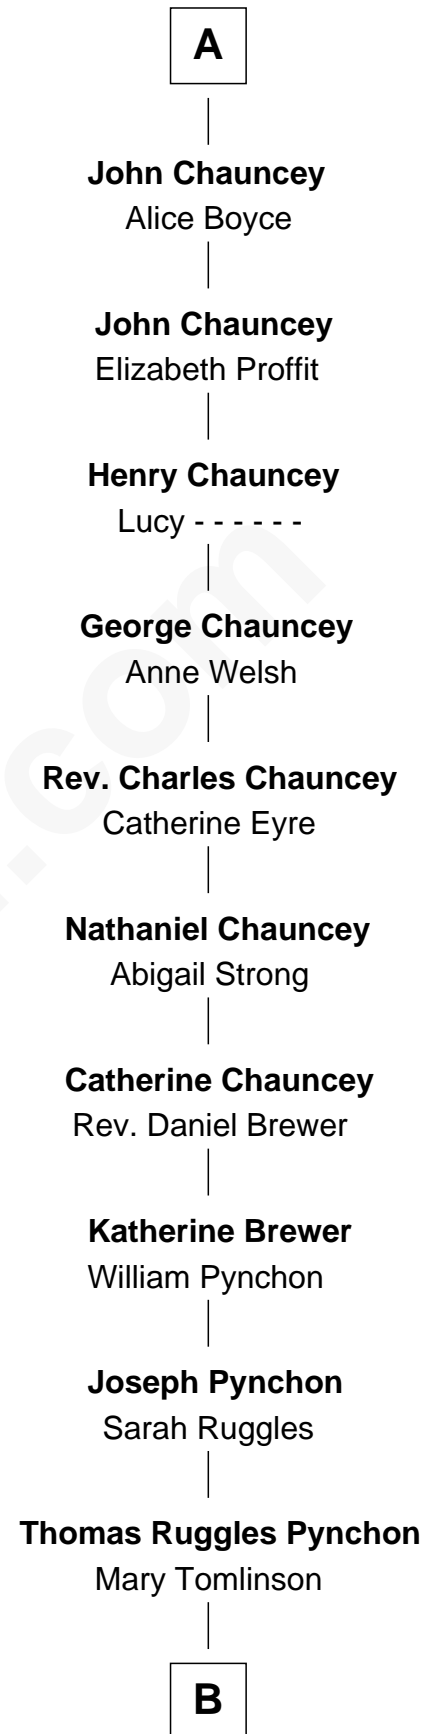

FamousKin.com Relationship Chart of

James de Audley

(c1220 - c1272)

2nd cousin 19 times removed of

Thomas Pynchon

American Novelist

Hugh de Kevelioc

with wife

Bertha de Ferrers

Sir Ralph le Bigod

Sir James de Audley

(c1220 - c1272)

Sir John Bigod

Isabel - - - - -

Sir Roger Bigod

Joan - - - - -

Joan Bigod

Sir William Chauncey

John Chauncey

Margaret Giffard

John Chauncey

Anne Leventhorp

A

B

|
William Henry Ruggles Pynchon

Mary Murdock

|
William Lyon Pynchon

Annie Payne Cogswell

|
William Henry Chichele Pynchon

Carrie Susan Moyses

|
Thomas Ruggles Pynchon

Catherine Frances Bennett