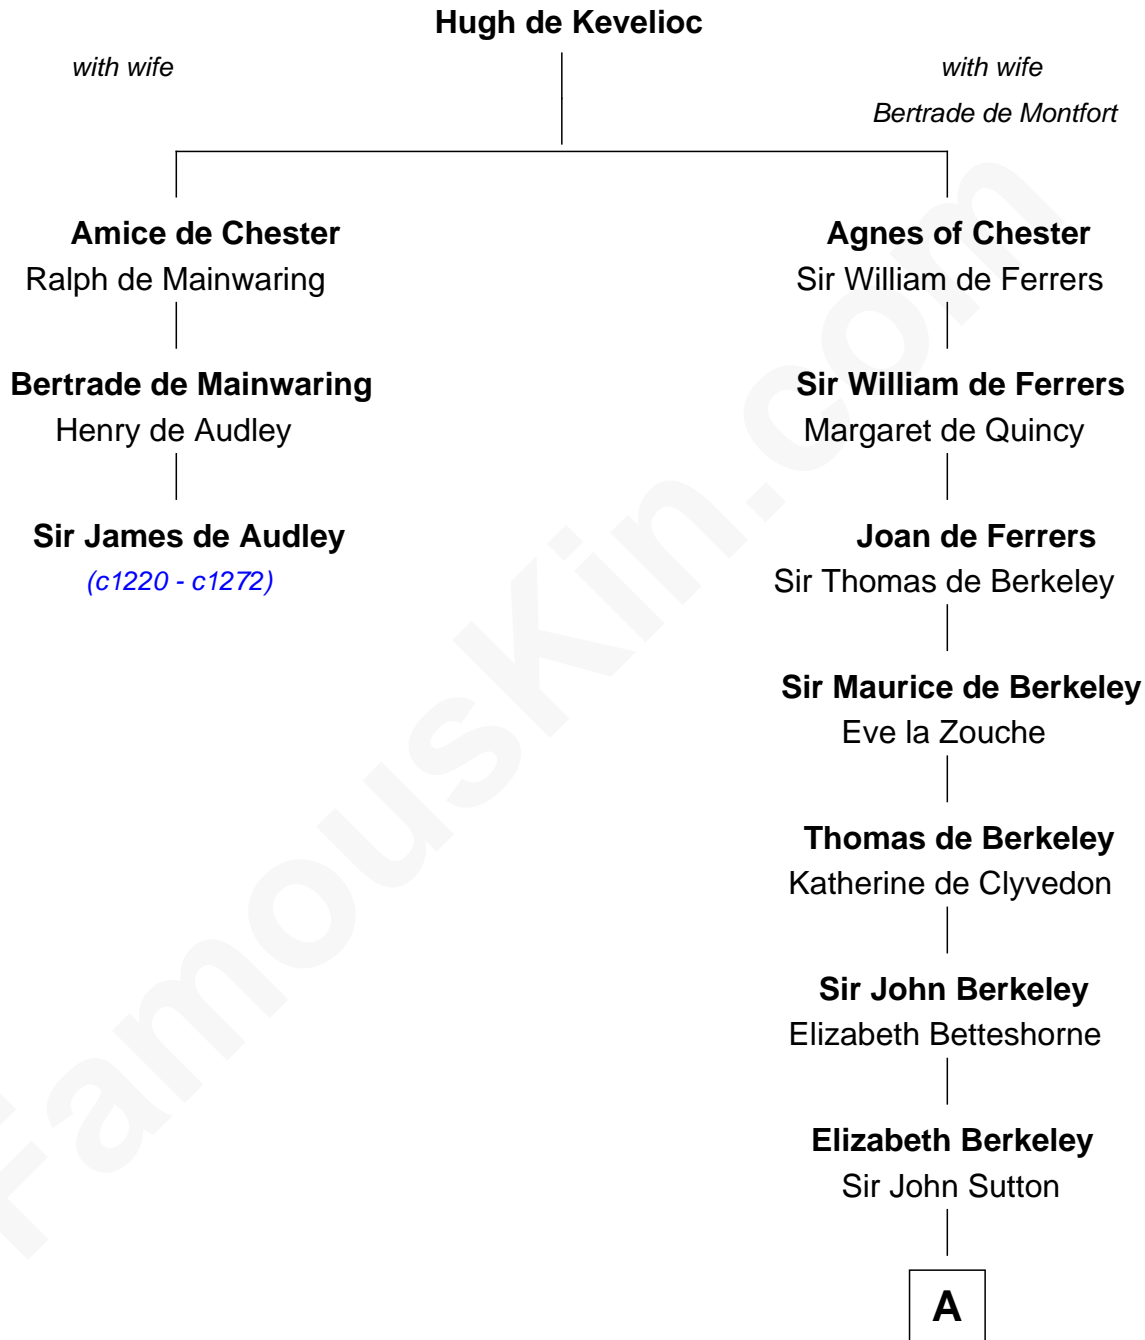

FamousKin.com Relationship Chart of

James de Audley

(c1220 - c1272)

2nd cousin 19 times removed of

John Foster Dulles

52nd U.S. Secretary of State

B

Joanna Leffingwell

Charles Lathrop

Harriet Wadsworth Lathrop

Rev. Miron Winslow

Harriet Lathrop Winslow

Rev. John Welsh Dulles

Allen Macy Dulles

Edith Foster

John Foster Dulles

52nd U.S. Secretary of State