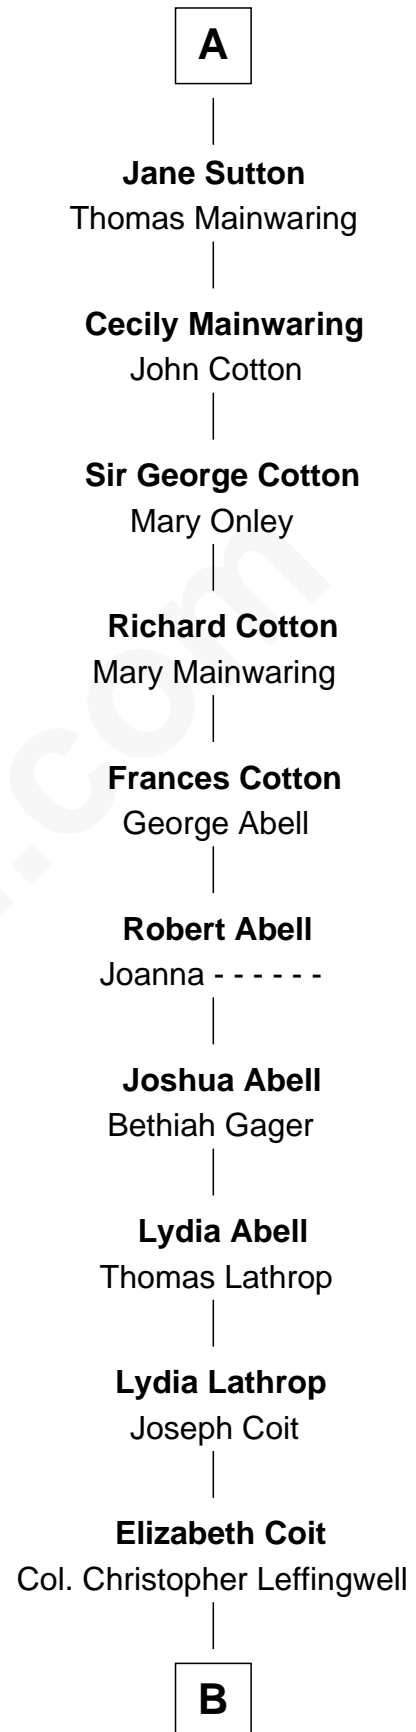

FamousKin.com Relationship Chart of

James de Audley

(c1220 - c1272)

2nd cousin 19 times removed of

John Foster Dulles

52nd U.S. Secretary of State

B

Joanna Leffingwell

Charles Lathrop

Harriet Wadsworth Lathrop

Rev. Miron Winslow

Harriet Lathrop Winslow

Rev. John Welsh Dulles

Allen Macy Dulles

Edith Foster

John Foster Dulles