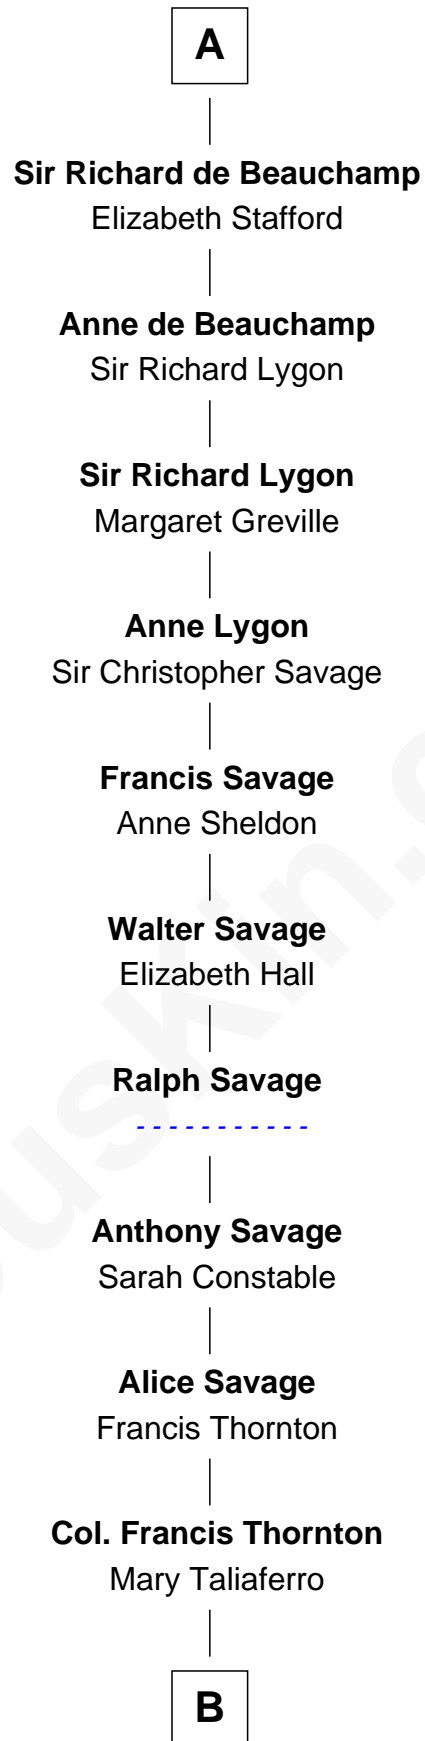

# FamousKin.com Relationship Chart of

**James de Audley**

(c1220 - c1272)

23rd Great-grandfather of

**Adlai Stevenson III**

*U.S. Senator from Illinois*

**Sir James de Audley**

Ela Longespee

**Sir Hugh I de Audley**

Iseult de Mortimer

**Hugh de Audley**

Margaret de Clare

**Margaret de Audley**

Ralph de Stafford

**Elizabeth de Stafford**

John de Ferrers

**Robert de Ferrers**

Margaret Despencer

**Sir Edmund Ferrers**

Ellen Roche

**Margaret Ferrers**

John de Beauchamp

**A**

**B**

**Mildred Thornton**

Dr. Thomas Walker

**Peachy Walker**

Col. Joshua Frye

**Thomas Walker Frye**

Elizabeth Speed Smith

**Mary Peachy Frye**

Rev. Lewis Warner Green