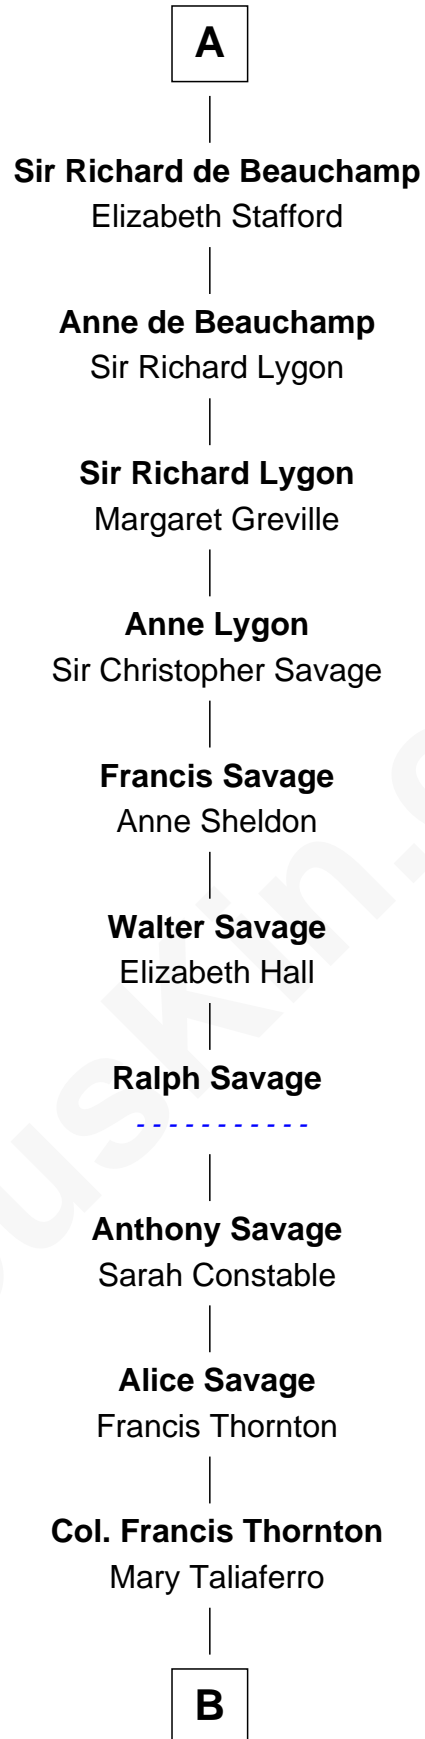

# FamousKin.com Relationship Chart of

**James de Audley**

(c1220 - c1272)

22nd Great-grandfather of

**General George C. Marshall**

*Author of "The Marshall Plan"*

**Sir James de Audley**

Ela Longespee

**Sir Hugh I de Audley**

Iseult de Mortimer

**Hugh de Audley**

Margaret de Clare

**Margaret de Audley**

Ralph de Stafford

**Elizabeth de Stafford**

John de Ferrers

**Robert de Ferrers**

Margaret Despencer

**Sir Edmund Ferrers**

Ellen Roche

**Margaret Ferrers**

John de Beauchamp

**A**

**B**

—  
**Mary Thornton**  
Nicholas Battaile

—  
**Mary Battaile**  
William Taliaferro

—  
**Nicholas Taliaferro**  
Ann Champe Taliaferro

—  
**Matilda Battaile Taliaferro**  
Martin Marshall

—  
**William Champe Marshall**  
Susan Myers