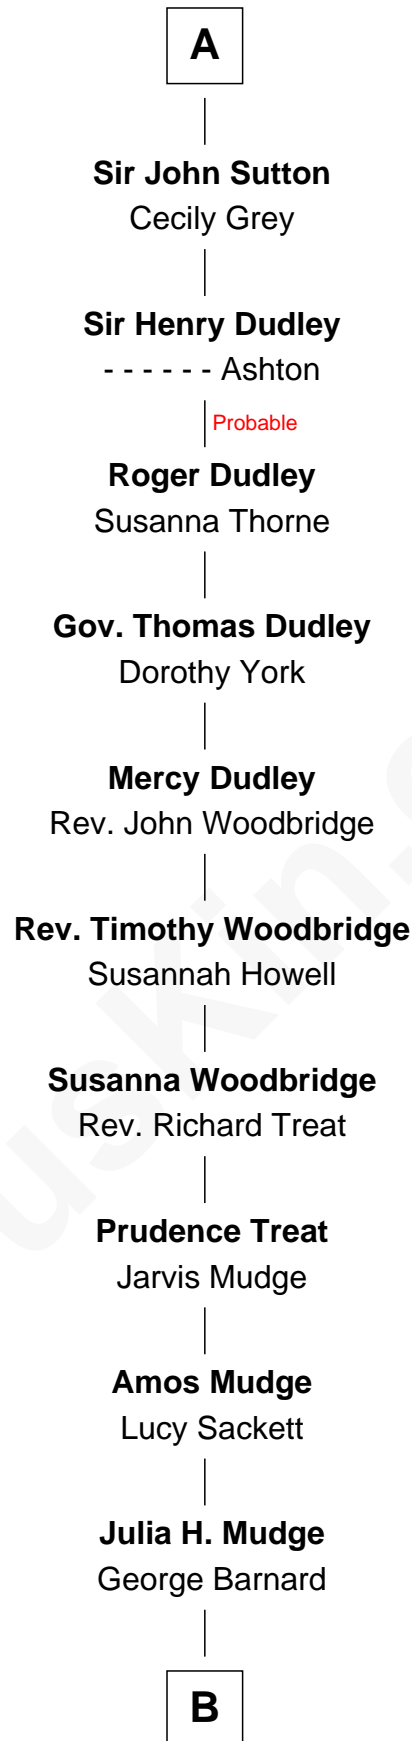

# FamousKin.com Relationship Chart of

**James de Audley**

(c1220 - c1272)

19th Great-grandfather of

**Dick Clark**

*Radio and TV Host*

**Sir James de Audley**

Ela Longespee

**Sir Hugh I de Audley**

Iseult de Mortimer

**Alice de Audley**

Sir Ralph de Neville

**Sir John de Neville**

Maude de Percy

**Sir Ralph Neville**

Joan Beaufort

**Katherine Neville**

Sir Thomas Strangeways

**Joan Strangeways**

Sir William Willoughby

**Cecily Willoughby**

Sir Edward Sutton

**A**

**B**

George Barnard  
Jane Sophia Fuller

Charles Fuller Barnard  
Anna May Aldridge

Julia Fuller Barnard  
Richard Augustus Clark

Dick Clark  
*Radio and TV Host*