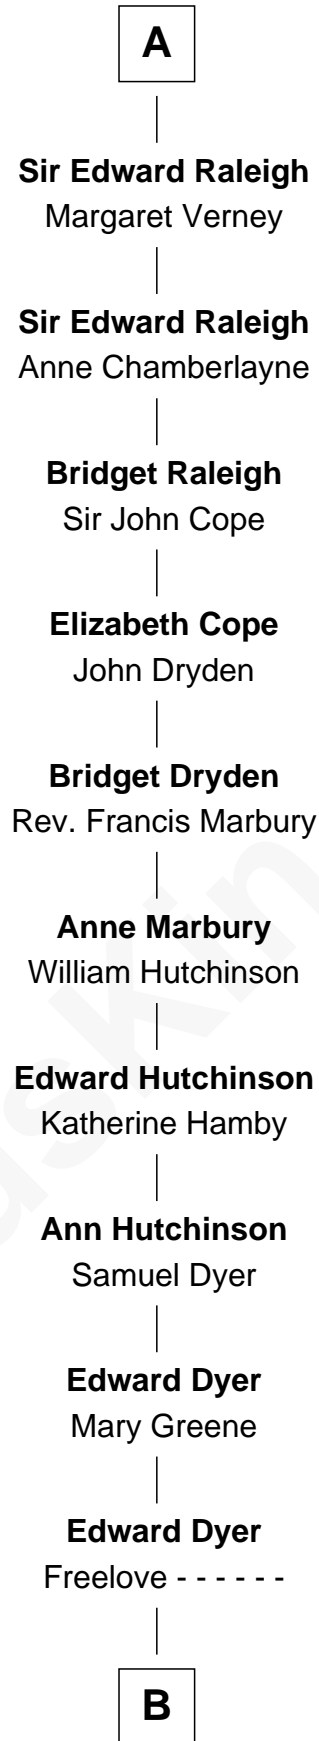

FamousKin.com Relationship Chart of

James de Audley

(c1220 - c1272)

24th Great-grandfather of

Elisabeth Shue

TV and Movie Actress

Sir James de Audley

Ela Longespee

Robert de Ferrers

Margaret Despencer

Phillippa Ferrers

Sir Thomas Greene

Elizabeth Greene

William Raleigh

A

B

Edward Dyer

Ann Elizabeth Fish

Charles Dyer

Susannah Wright

Charles Dyer

Mary Galusha

Dr. Edward Galusha Dyer

Ann Eliza Morse