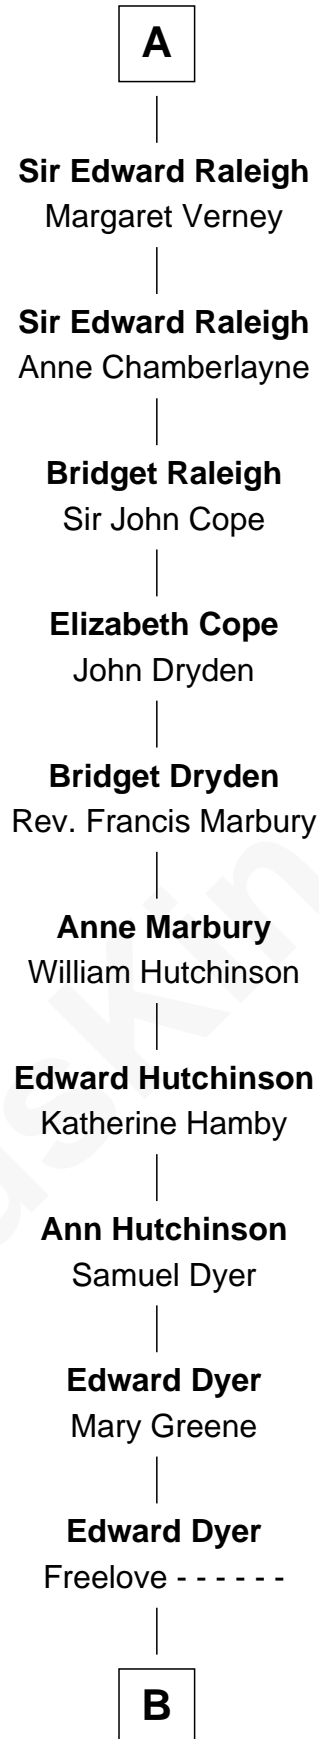

FamousKin.com Relationship Chart of

James de Audley

(c1220 - c1272)

24th Great-grandfather of

Andrew Shue

TV Actor

Sir James de Audley

Ela Longespee

Robert de Ferrers

Margaret Despencer

Phillippa Ferrers

Sir Thomas Greene

Elizabeth Greene

William Raleigh

A

B

Edward Dyer

Ann Elizabeth Fish

Charles Dyer

Susannah Wright

Charles Dyer

Mary Galusha

Dr. Edward Galusha Dyer

Ann Eliza Morse