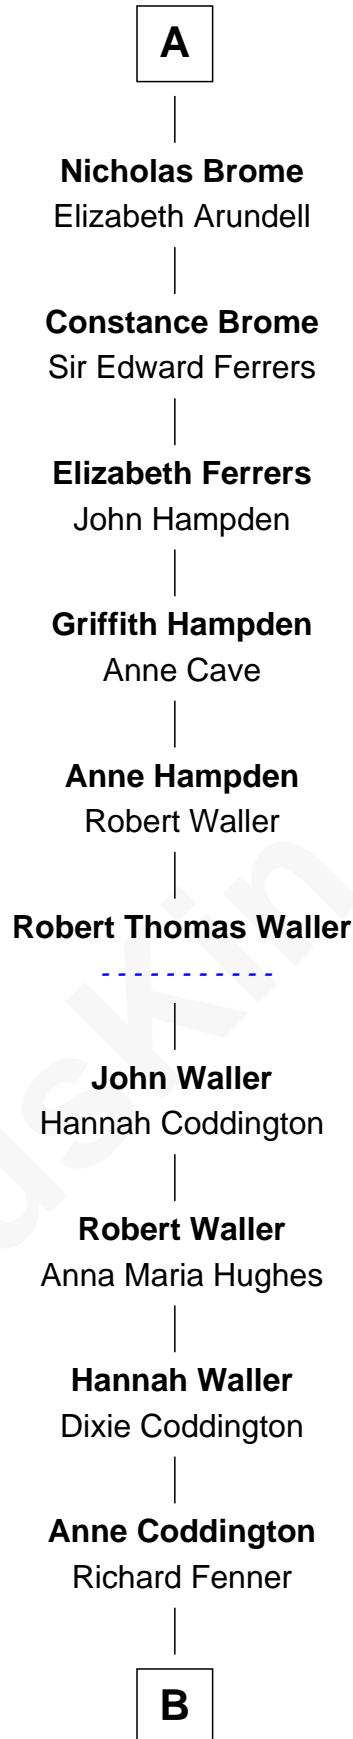

FamousKin.com Relationship Chart of

James de Audley

(c1220 - c1272)

21st Great-grandfather of

John McCain

U.S. Senator from Arizona

Sir James de Audley

Ela Longespee

Sir Nicholas de Audley

Katherine Giffard

Sir Nicholas Audley

Joan Martin

Alice de Audley

Sir Hugh de Meynell

Isabel de Meynell

Sir Thomas de Shirley

Sir Hugh Shirley

Beatrice Brewes

Sir Ralph Shirley

Joan Basset

Beatrice Shirley

John Brome

A

B

—
Dr. Richard Fenner
Ann McKinnie Geddy

—
Eliza Geddy Fenner
James Vaulx

—
James Junius Vaulx
Margaret Garside

—
Katherine Davey Vaulx
Adm. John Sidney McCain

—
Adm. John Sidney McCain
Roberta Wright

—
John McCain
U.S. Senator from Arizona