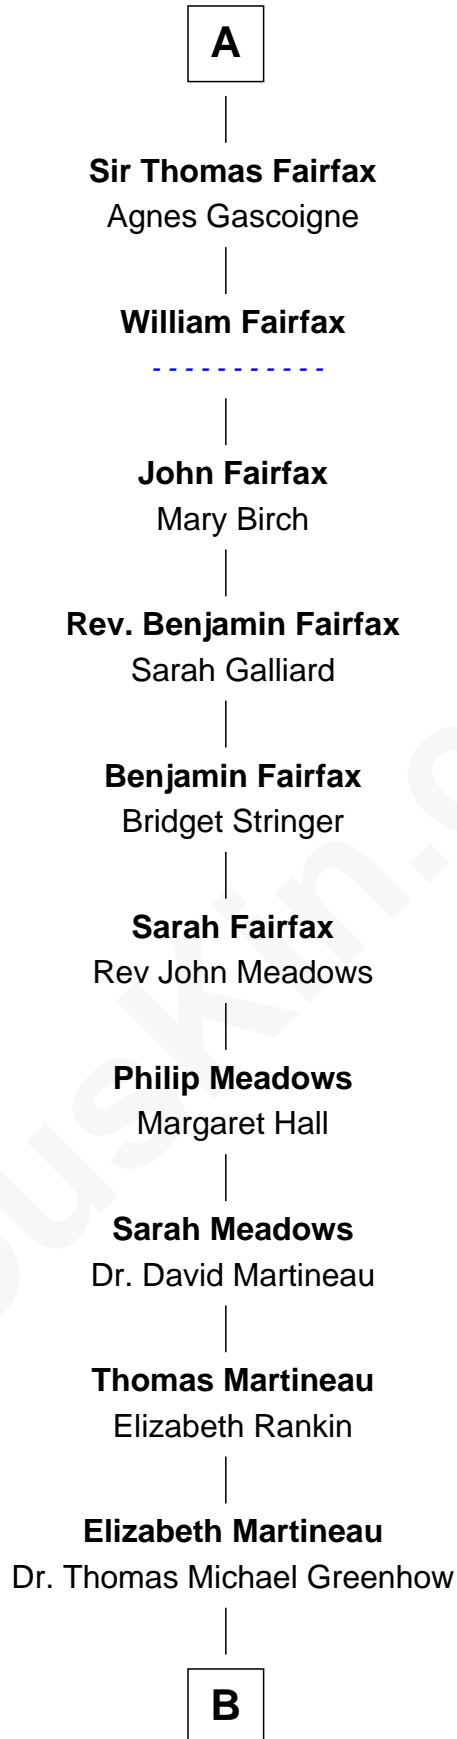

FamousKin.com Relationship Chart of

James de Audley

(c1220 - c1272)

21st Great-grandfather of

Catherine Middleton

Princess of Wales

Sir James de Audley

Ela Longespee

Sir Hugh I de Audley

Iseult de Mortimer

Alice de Audley

Sir Ralph de Neville

Sir Ralph de Neville

Elizabeth de Leeds

Alexander de Neville

Margery - - - - -

Sir Alexander de Neville

Katherine Eure

Katherine Neville

William Fairfax

Sir Thomas Fairfax

Elizabeth Sherburne

A

B

—
Frances Elizabeth Greenhow

Francis Lupton

—
Francis Martineau Lupton

Harriet Albina Davis

—
Olive Christina Lupton

Richard Noel Middleton

—
Peter Francis Middleton

Valerie Glassborow