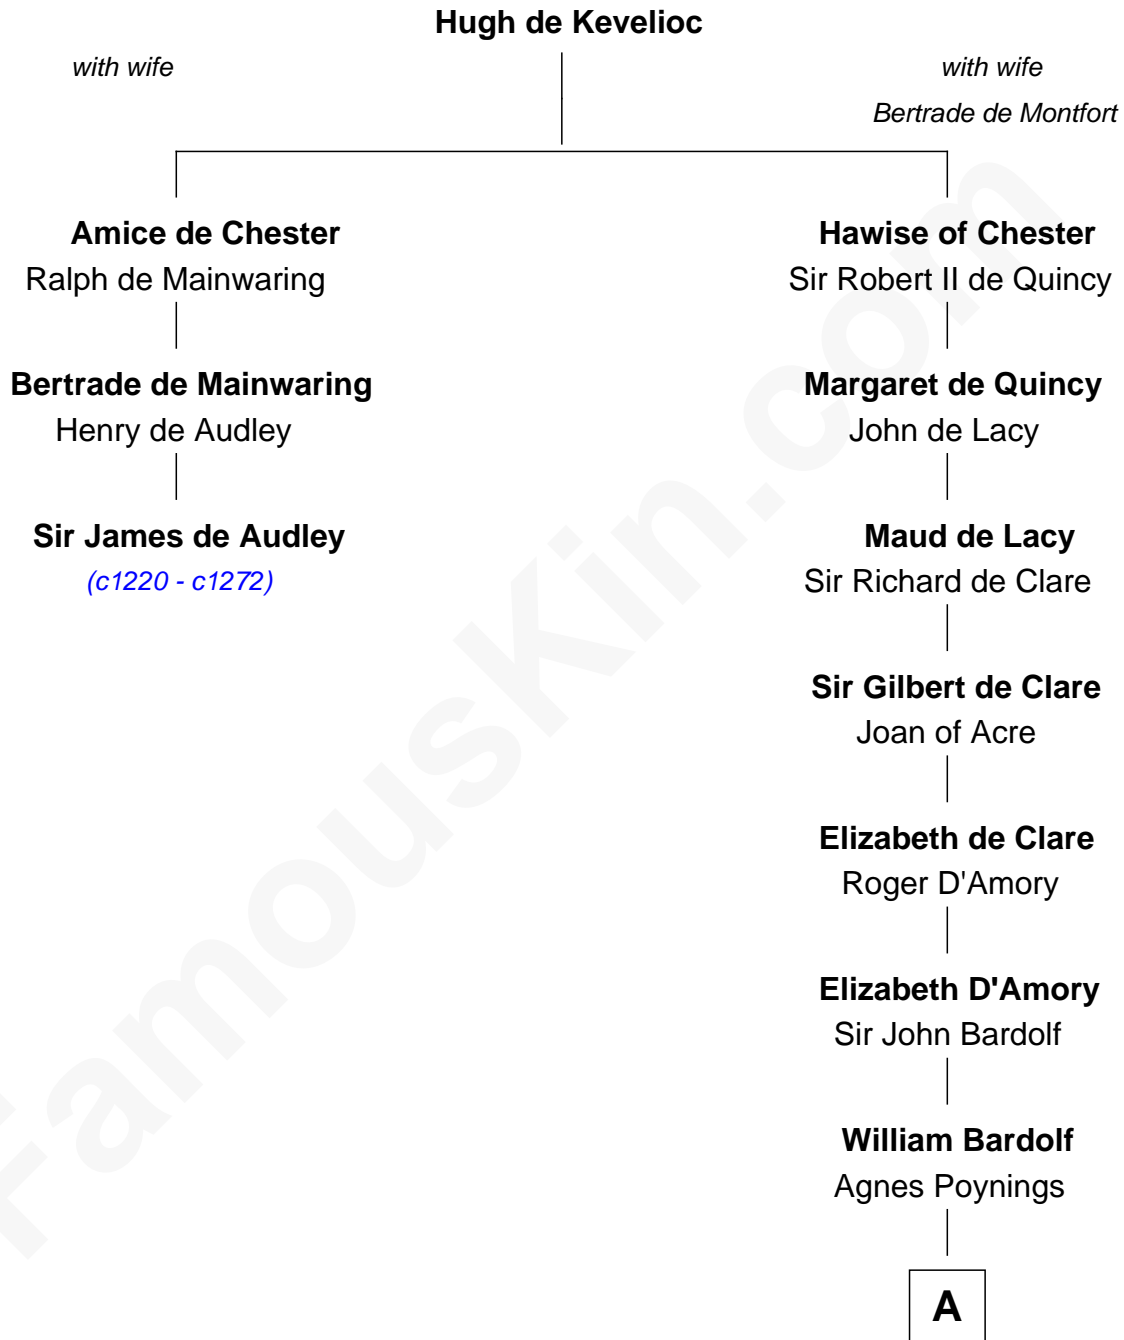

FamousKin.com
Relationship Chart of
James de Audley
(c1220 - c1272)

2nd cousin 18 times removed of
Charles Carnan Ridgely
15th Governor of Maryland

A

Cecilia Bardolf
Sir Brian Stapleton

Sir Miles Stapleton
Katherine de la Pole

Elizabeth Stapleton
Sir William Calthorpe

Anne Calthorpe
Sir Robert Drury

Elizabeth Drury
Sir Philip Boteler

Sir John Boteler
Grizel Roche

Sir Henry Boteler
Alice Pulter

Anne Boteler
Tyringham Norwood

Probable

Capt. John Norwood

Susannah Norwood
John Howard

B

B

John Howard
Mary Warfield

Rachel Howard
Col. Charles Ridgely

Achsah Ridgely
Charles R. Carnan

Charles Carnan Ridgely
15th Governor of Maryland