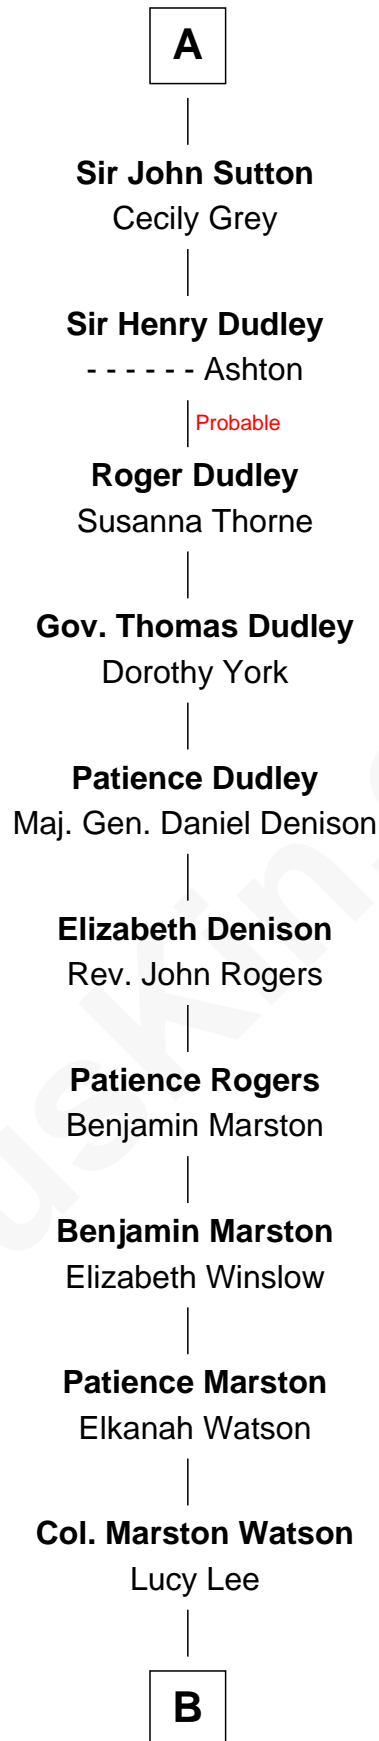

FamousKin.com Relationship Chart of

James de Audley

(c1220 - c1272)

22nd Great-grandfather of

John Cena

Movie Actor and WWE Pro Wrestler

Sir James de Audley

Ela Longespee

Katherine Neville

Sir Thomas Strangeways

Joan Strangeways

Sir William Willoughby

Cecily Willoughby

Sir Edward Sutton

A

B

|
Horace Howard Watson

Thirza Hall Hobart

|
Agnes Lee Watson

Charles Nichols

|
Charles H. Nichols

Martha Emma Dix

|
Charles Nichols

Julia Ellen Skelton