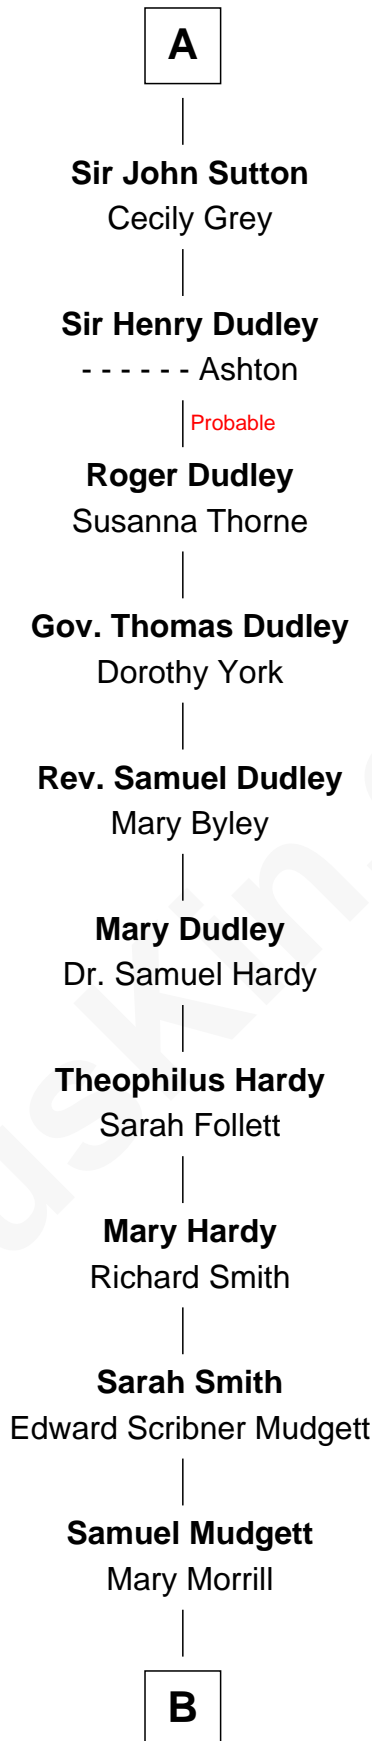

FamousKin.com Relationship Chart of

James de Audley

(c1220 - c1272)

18th Great-grandfather of

Dr. H. H. Holmes

Serial Killer aka "Devil in the White City"

Sir James de Audley

Ela Longespee

Katherine Neville

Sir Thomas Strangeways

Joan Strangeways

Sir William Willoughby

Cecily Willoughby

Sir Edward Sutton

A

B

—
Scribner Mudgett

Nancy Prescott

—
Levi Horton Mudgett

Theodate Page Price

—
Dr. H. H. Holmes

Serial Killer Dr. H. H. Holmes

FamousKin.com