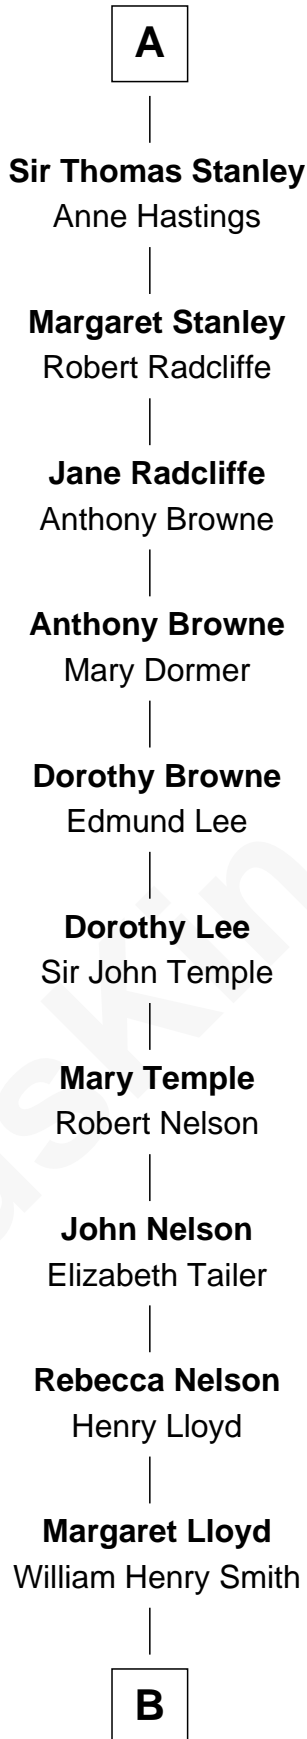

FamousKin.com Relationship Chart of

James de Audley

(c1220 - c1272)

20th Great-grandfather of

Franklin D. Roosevelt

32nd U.S. President

Sir James de Audley

Ela Longespee

Sir Hugh I de Audley

Iseult de Mortimer

Alice de Audley

Sir Ralph de Neville

Sir John de Neville

Maude de Percy

Sir Ralph Neville

Joan Beaufort

Sir Richard Neville

Alice Montagu

Eleanor Neville

Thomas Stanley

George Stanley

Joan le Strange

A

B

Rebecca Smith

John Aspinwall

John Aspinwall

Susan Howland

Mary Rebecca Aspinwall

Isaac Daniel Roosevelt

James Roosevelt

Sara Delano